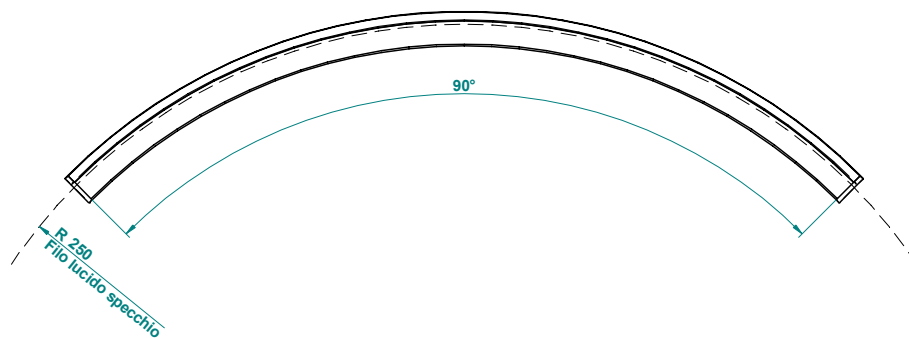

VOILE CURVED TECHNICAL

FOR 50CM MIRROR