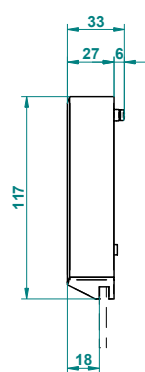

## VOILE STRAIGHT TECHNICAL

Type: LED  
 Installation: Mirror  
 Dimensions: 60-70-80-90

DIMENSIONS	POWER	LUMENS
600 x 27 x 16mm	11,5W	1150
700 x 27 x 16mm	13,5W	1350
800 x 27 x 16mm	16,0W	1600
900 x 27 x 16mm	17,5W	1700

### DIMENSIONS

### POWER

Ø500mm 7,5W  
 Ø700mm 11,0W  
 Ø800mm 12,5W  
 Ø900mm 14,0W

Colour temperature 4000k / IP44

### FOR 50CM MIRROR

**FOR 70CM MIRROR**

**FOR 80CM MIRROR**

**FOR 90CM MIRROR**