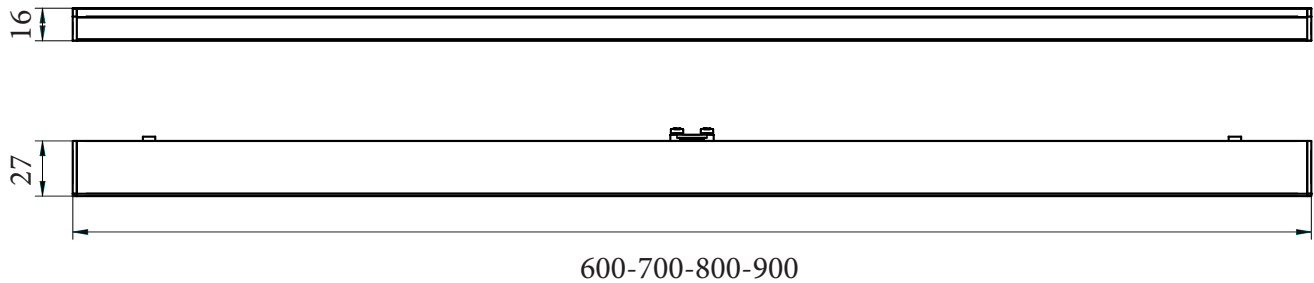

## VOILE STRAIGHT TECHNICAL

Type: LED  
 Installation: Mirror  
 Dimensions: 60-70-80-90

DIMENSIONS	POWER	LUMENS
600 x 27 x 16mm	11,5W	1150
700 x 27 x 16mm	13,5W	1350
800 x 27 x 16mm	16,0W	1600
900 x 27 x 16mm	17,5W	1700

## VOILE STRAIGHT DIMENSIONS

## VOILE CURVED TECHNICAL

Type: LED  
 Installation: Mirror  
 Dimensions: 50-70-80-90

### POWER

Ø500mm 7,5W  
 Ø700mm 11,0W  
 Ø800mm 12,5W  
 Ø900mm 14,0W

Colour temperature 4000k / IP44