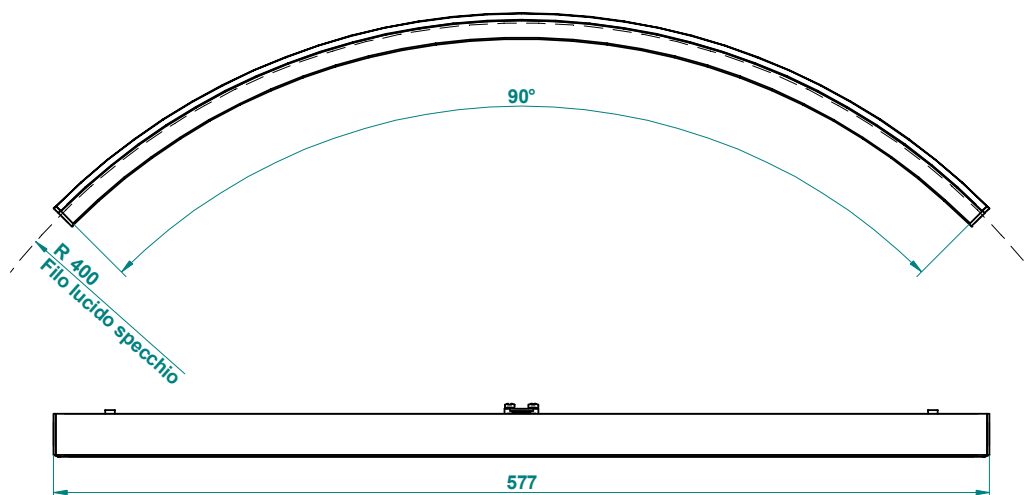

### DIMENSIONS

### POWER

Ø500mm 7,5W  
 Ø700mm 11,0W  
 Ø800mm 12,5W  
 Ø900mm 14,0W

Colour temperature 4000k / IP44

## VOILE CURVED TECHNICAL

### FOR 50CM MIRROR

**FOR 70CM MIRROR**

**FOR 80CM MIRROR**

**FOR 90CM MIRROR**