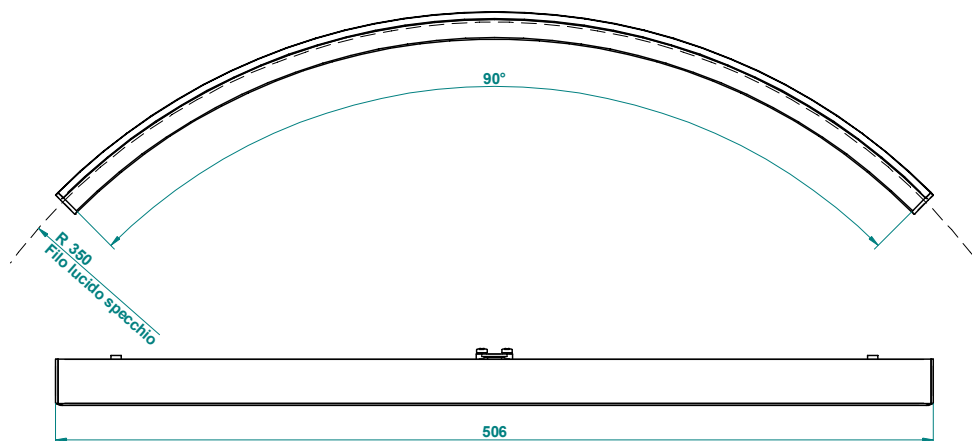

## VOILE STRAIGHT TECHNICAL

Type: LED  
 Installation: Mirror  
 Dimensions: 60-70-80-90

DIMENSIONS	POWER	LUMENS
600 x 27 x 16mm	11,5W	1150
700 x 27 x 16mm	13,5W	1350
800 x 27 x 16mm	16,0W	1600
900 x 27 x 16mm	17,5W	1700

### DIMENSIONS

### POWER

Ø500mm 7,5W  
 Ø700mm 11,0W  
 Ø800mm 12,5W  
 Ø900mm 14,0W

Colour temperature 4000k / IP44

### FOR 50CM MIRROR

**FOR 70CM MIRROR**

**FOR 80CM MIRROR**

**FOR 90CM MIRROR**