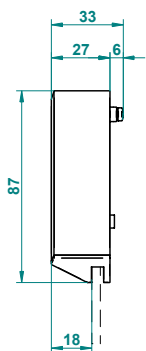

VOILE CURVED TECHNICAL

FOR 50CM MIRROR