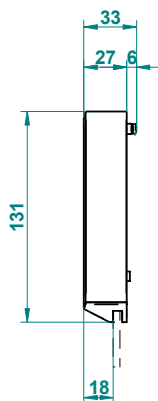

## VOILE STRAIGHT TECHNICAL

Type: LED  
 Installation: Mirror  
 Dimensions: 60-70-80-90

DIMENSIONS	POWER	LUMENS
600 x 27 x 16mm	11,5W	1150
700 x 27 x 16mm	13,5W	1350
800 x 27 x 16mm	16,0W	1600
900 x 27 x 16mm	17,5W	1700

### DIMENSIONS

### POWER

Ø500mm 7,5W  
 Ø700mm 11,0W  
 Ø800mm 12,5W  
 Ø900mm 14,0W

Colour temperature 4000k / IP44

### FOR 50CM MIRROR

**FOR 70CM MIRROR**

**FOR 80CM MIRROR**

**FOR 90CM MIRROR**