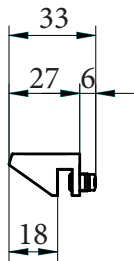

## VOILE STRAIGHT TECHNICAL

Type: LED  
 Installation: Mirror  
 Dimensions: 60-70-80-90

DIMENSIONS	POWER	LUMENS
600 x 27 x 16mm	11,5W	1150
700 x 27 x 16mm	13,5W	1350
800 x 27 x 16mm	16,0W	1600
900 x 27 x 16mm	17,5W	1700

## VOILE STRAIGHT DIMENSIONS

### DIMENSIONS

### POWER

Ø500mm 7,5W  
 Ø700mm 11,0W  
 Ø800mm 12,5W  
 Ø900mm 14,0W

Colour temperature 4000k / IP44