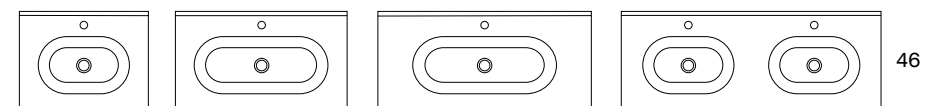

Kindly provide the dimensions for the holes to be drilled (tap and drain) as per the drawing.

The company shall not accept returns in case of receiving wrong dimensions.

Drill holes

## Lavabos Washbasins

17 cm Profundidad de seno  
Bowl's depth

1,8 cm Espesor lavabo  
Basin's thickness

46 cm Ancho poza  
Bowl's width

17,4 cm Profundidad de seno  
Bowl's depth

1,6 cm Espesor lavabo  
Basin's thickness

15,5 cm Profundidad de seno  
Bowl's depth

1,7 cm Espesor lavabo  
Basin's thickness

14,6 cm Profundidad de seno  
Bowl's depth

12 cm Espesor lavabo  
Basin's thickness

Elementos de fijación incluidos  
Fixings included