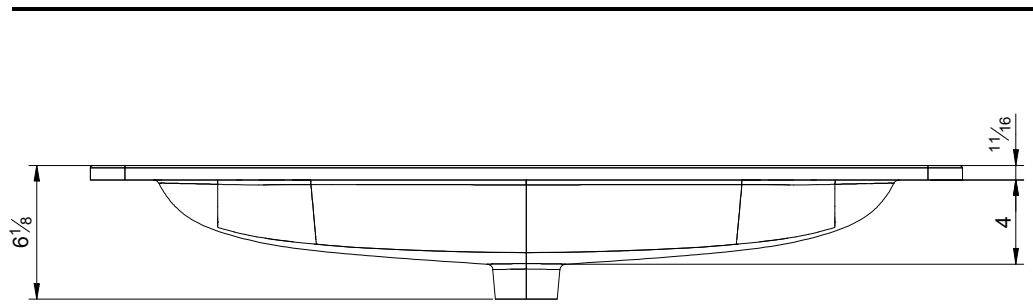

Material: Ceramic washbasin
 Finish: Shiny
 Bowl depth: 6 in
 Thickness: 0,68 in
 Bowl width: 24 washbasin: 18 in
 32 washbasin: 26 in
 40 washbasin: 34 in
 48 washbasin: 40 in
 Twin 48 washbasin: 40 in

Matériel: Céramique
 Finition: Brillante
 Prof. vasque: 6 in
 Épaisseur: 0,68 in
 Largeur vasque: Plan vasque 24: 18 in
 Plan vasque 32: 26 in
 Plan vasque 40: 34 in
 Plan vasque 48: 40 in
 Double vasque 48: 40 in

Materiale: Lavabo in ceramica
 Finitura: Lucida
 Prof. vasca: 6 in
 Spessore: 0,68 in
 Largh. vasca: Lavabo da 24: 18 in
 Lavabo da 32: 26 in
 Lavabo da 40: 34 in
 Lavabo da 48: 40 in
 Lavabo da 48 2v: 40 in

24

32

40

48 ls. 1 faucet

48 ls. 2 faucets