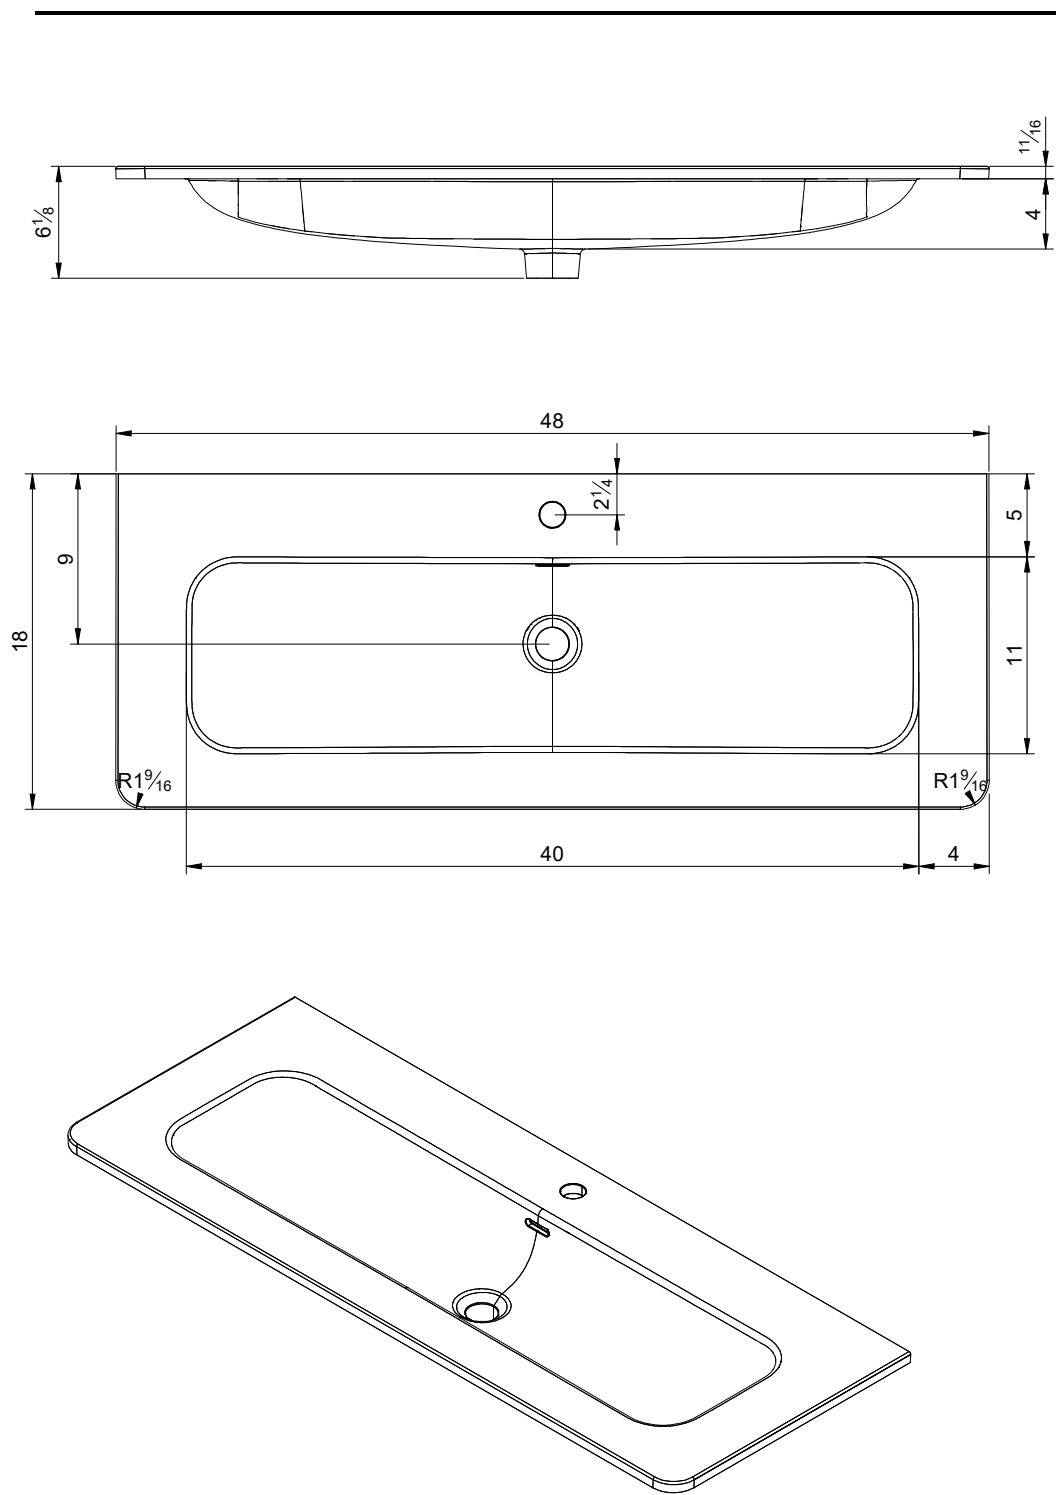

Material: Ceramic washbasin
 Finish: Shiny
 Bowl depth: 6 in
 Thickness: 0,68 in
 Bowl width: 24 washbasin: 18 in
 32 washbasin: 26 in
 40 washbasin: 34 in
 48 washbasin: 40 in
 Twin 48 washbasin: 40 in

Matériel: Céramique
 Finition: Brillante
 Prof. vasque: 6 in
 Épaisseur: 0,68 in
 Largeur vasque: Plan vasque 24: 18 in
 Plan vasque 32: 26 in
 Plan vasque 40: 34 in
 Plan vasque 48: 40 in
 Double vasque 48: 40 in

Materiale: Lavabo in ceramica
 Finitura: Lucida
 Prof. vasca: 6 in
 Spessore: 0,68 in
 Largh. vasca: Lavabo da 24: 18 in
 Lavabo da 32: 26 in
 Lavabo da 40: 34 in
 Lavabo da 48: 40 in
 Lavabo da 48 2v: 40 in

24

32

40

48 ls. 1 faucet

48 ls. 2 faucets