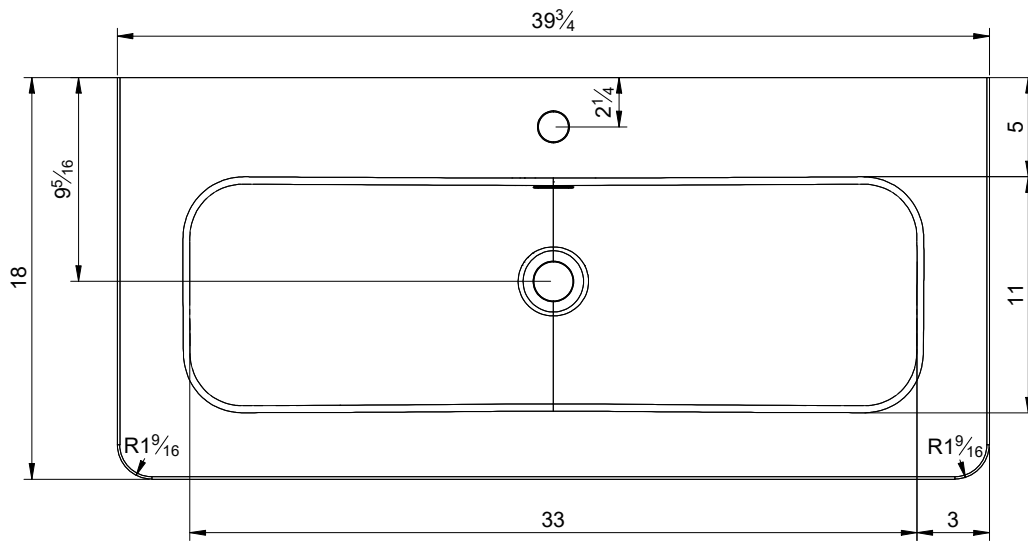

Material: Ceramic washbasin
 Finish: Shiny
 Bowl depth: 6 in
 Thickness: 0,68 in
 Bowl width: 24 washbasin: 18 in
 32 washbasin: 26 in
 40 washbasin: 34 in
 48 washbasin: 40 in
 Twin 48 washbasin: 40 in

Matériel: Céramique
 Finition: Brillante
 Prof. vasque: 6 in
 Épaisseur: 0,68 in
 Largeur vasque: Plan vasque 24: 18 in
 Plan vasque 32: 26 in
 Plan vasque 40: 34 in
 Plan vasque 48: 40 in
 Double vasque 48: 40 in

Materiale: Lavabo in ceramica
 Finitura: Lucida
 Prof. vasca: 6 in
 Spessore: 0,68 in
 Largh. vasca: Lavabo da 24: 18 in
 Lavabo da 32: 26 in
 Lavabo da 40: 34 in
 Lavabo da 48: 40 in
 Lavabo da 48 2v: 40 in

24

32

40

48 ls. 1 faucet

48 ls. 2 faucets