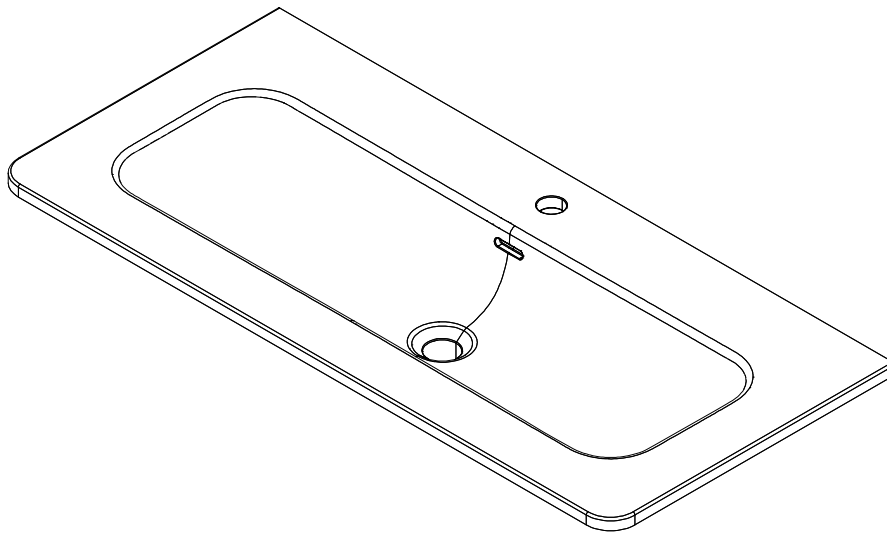

Material: Ceramic washbasin
 Finish: Shiny
 Bowl depth: 6 in
 Thickness: 0,68 in
 Bowl width: 24 washbasin: 18 in
 32 washbasin: 26 in
 40 washbasin: 34 in
 48 washbasin: 40 in
 Twin 48 washbasin: 40 in

Matériel: Céramique
 Finition: Brillante
 Prof. vasque: 6 in
 Épaisseur: 0,68 in
 Largeur vasque: Plan vasque 24: 18 in
 Plan vasque 32: 26 in
 Plan vasque 40: 34 in
 Plan vasque 48: 40 in
 Double vasque 48: 40 in

Materiale: Lavabo in ceramica
 Finitura: Lucida
 Prof. vasca: 6 in
 Spessore: 0,68 in
 Largh. vasca: Lavabo da 24: 18 in
 Lavabo da 32: 26 in
 Lavabo da 40: 34 in
 Lavabo da 48: 40 in
 Lavabo da 48 2v: 40 in

24

32

40

48 ls. 1 faucet

48 ls. 2 faucets