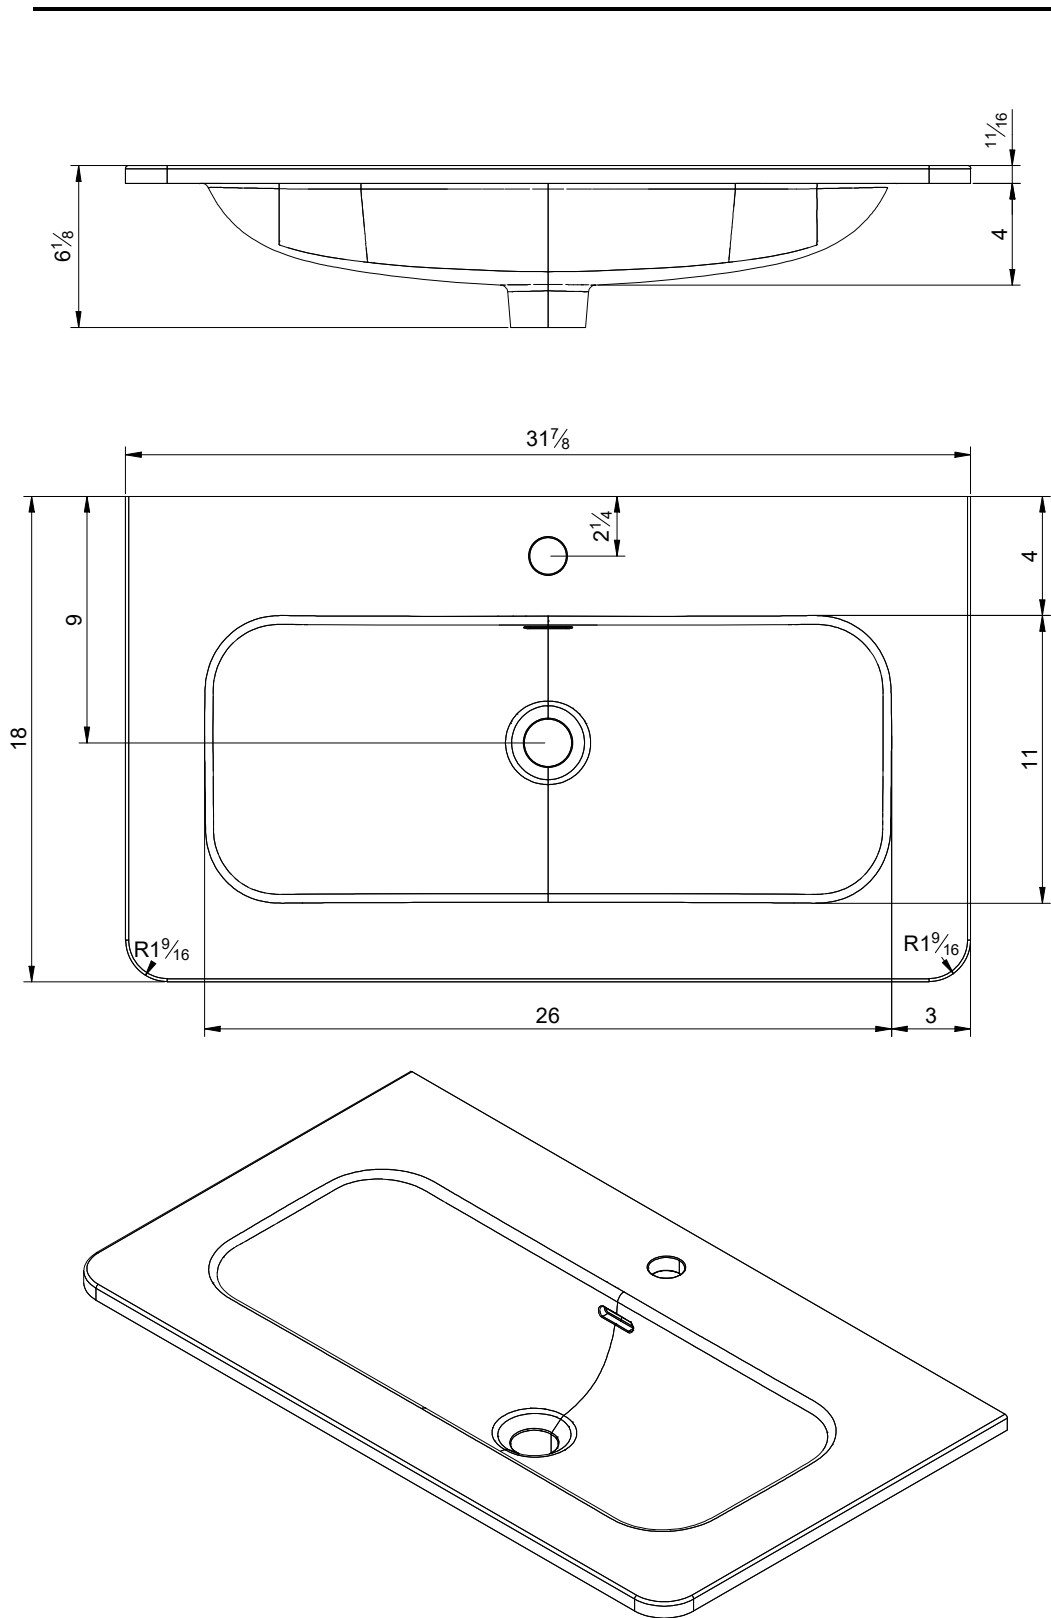

Material: Ceramic washbasin
 Finish: Shiny
 Bowl depth: 6 in
 Thickness: 0,68 in
 Bowl width: 24 washbasin: 18 in
 32 washbasin: 26 in
 40 washbasin: 34 in
 48 washbasin: 40 in
 Twin 48 washbasin: 40 in

Matériel: Céramique
 Finition: Brillante
 Prof. vasque: 6 in
 Épaisseur: 0,68 in
 Largeur vasque: Plan vasque 24: 18 in
 Plan vasque 32: 26 in
 Plan vasque 40: 34 in
 Plan vasque 48: 40 in
 Double vasque 48: 40 in

Materiale: Lavabo in ceramica
 Finitura: Lucida
 Prof. vasca: 6 in
 Spessore: 0,68 in
 Largh. vasca: Lavabo da 24: 18 in
 Lavabo da 32: 26 in
 Lavabo da 40: 34 in
 Lavabo da 48: 40 in
 Lavabo da 48 2v: 40 in

24

32

40

48 ls. 1 faucet

48 ls. 2 faucets