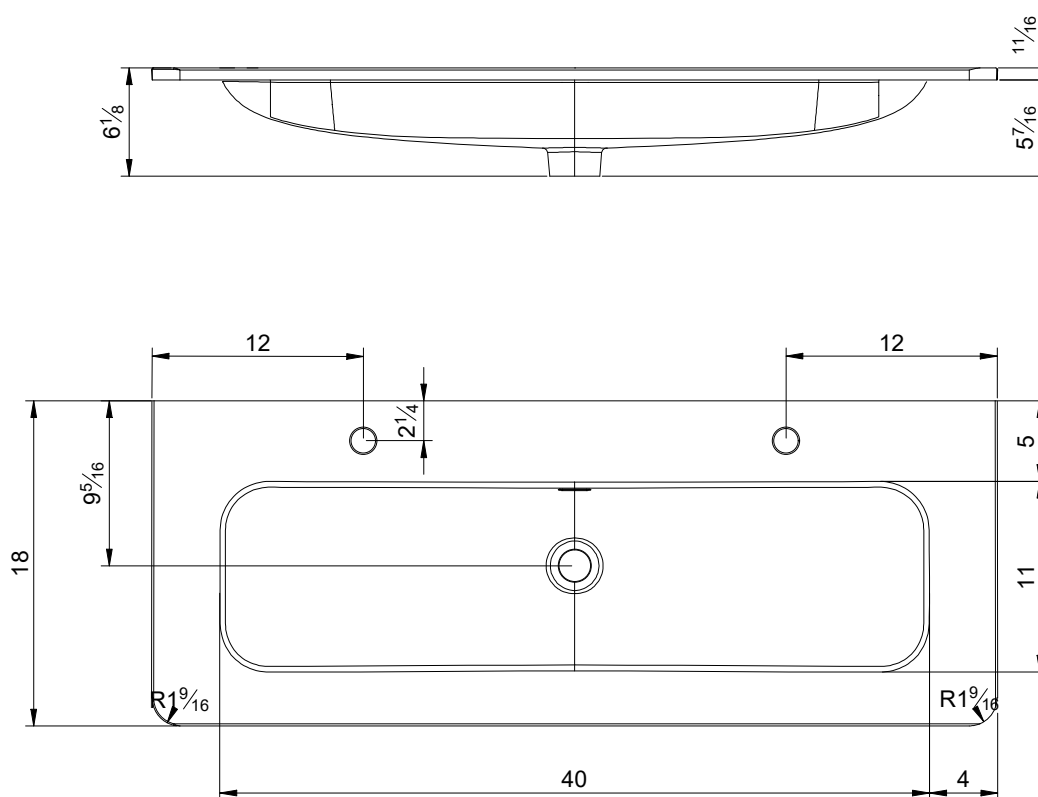

Material: Ceramic washbasin  
 Finish: Mat (all colours)  
 Bowl depth: 6 in  
 Thickness: 0,68 in  
 Bowl width: 24 washbasin: 18 in  
 32 washbasin: 26 in  
 40 washbasin: 34 in  
 48 washbasin: 40 in  
 Twin 48 washbasin: 40 in

Matériel: Céramique  
 Finition: Mat (Tout couleurs)  
 Prof. vasque: 6 in  
 Épaisseur: 0,68 in  
 Largeur vasque: Plan vasque 24: 18 in  
 Plan vasque 32: 26 in  
 Plan vasque 40: 34 in  
 Plan vasque 48: 40 in  
 Double vasque 48: 40 in

Materiale: Lavabo in ceramica  
 Finitura: Finitura opaca (disponibile in tutti i colori)  
 Prof. vasca: 6 in  
 Spessore: 0,68 in  
 Largh. vasca: Lavabo da 24: 18 in  
 Lavabo da 32: 26 in  
 Lavabo da 40: 34 in  
 Lavabo da 48: 40 in  
 Lavabo da 48 2v: 40 in

32

40

48 ls. 1 faucet

48 ls. 2 faucets

60cm