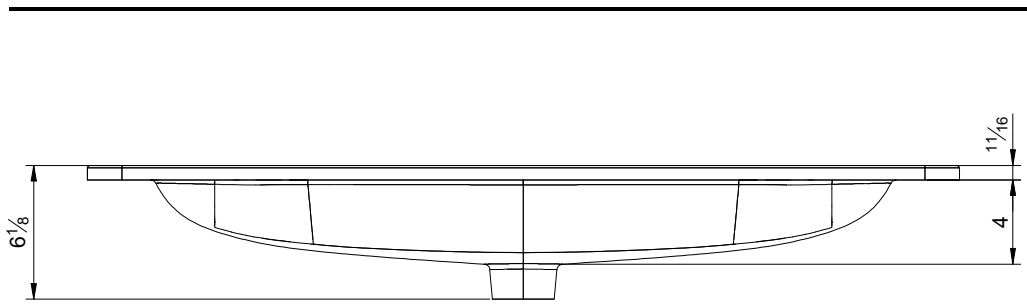

Material: Ceramic washbasin  
 Finish: Mat (all colours)  
 Bowl depth: 6 in  
 Thickness: 0,68 in  
 Bowl width: 24 washbasin: 18 in  
 32 washbasin: 26 in  
 40 washbasin: 34 in  
 48 washbasin: 40 in  
 Twin 48 washbasin: 40 in

Matériel: Céramique  
 Finition: Mat (Tout couleurs)  
 Prof. vasque: 6 in  
 Épaisseur: 0,68 in  
 Largeur vasque: Plan vasque 24: 18 in  
 Plan vasque 32: 26 in  
 Plan vasque 40: 34 in  
 Plan vasque 48: 40 in  
 Double vasque 48: 40 in

Materiale: Lavabo in ceramica  
 Finitura: Finitura opaca (disponibile in tutti i colori)  
 Prof. vasca: 6 in  
 Spessore: 0,68 in  
 Largh. vasca: Lavabo da 24: 18 in  
 Lavabo da 32: 26 in  
 Lavabo da 40: 34 in  
 Lavabo da 48: 40 in  
 Lavabo da 48 2v: 40 in

32

40

48 ls. 1 faucet

48 ls. 2 faucets

60cm