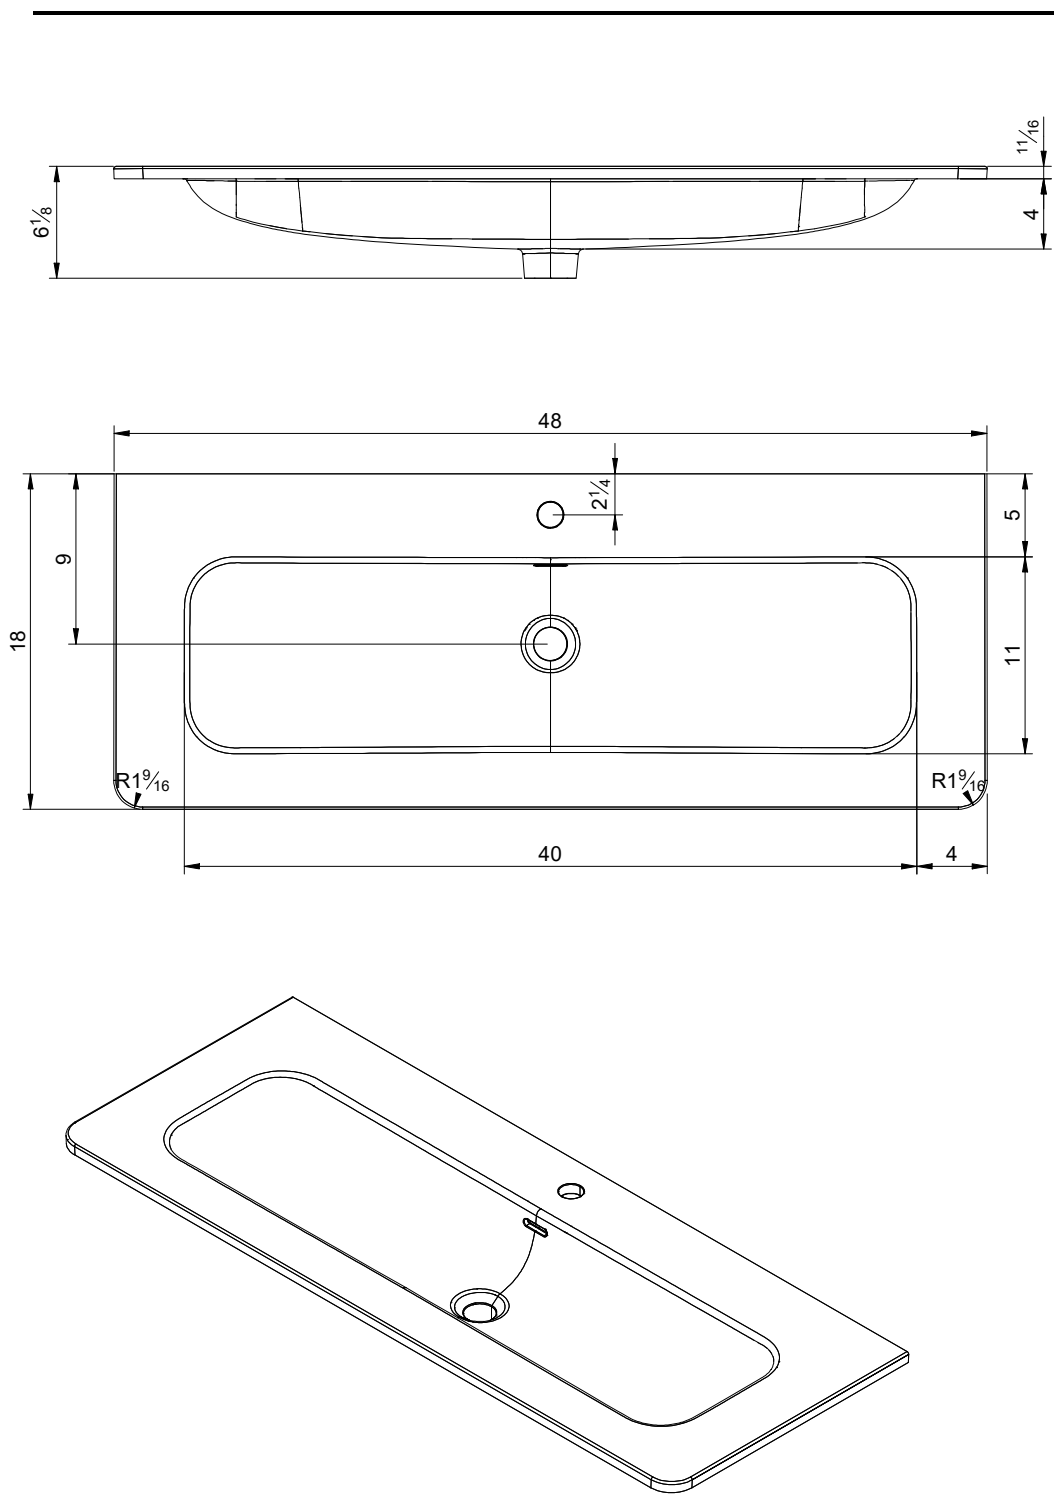

Material: Ceramic washbasin  
 Finish: Mat (all colours)  
 Bowl depth: 6 in  
 Thickness: 0,68 in  
 Bowl width: 24 washbasin: 18 in  
 32 washbasin: 26 in  
 40 washbasin: 34 in  
 48 washbasin: 40 in  
 Twin 48 washbasin: 40 in

Matériel: Céramique  
 Finition: Mat (Tout couleurs)  
 Prof. vasque: 6 in  
 Épaisseur: 0,68 in  
 Largeur vasque: Plan vasque 24: 18 in  
 Plan vasque 32: 26 in  
 Plan vasque 40: 34 in  
 Plan vasque 48: 40 in  
 Double vasque 48: 40 in

Materiale: Lavabo in ceramica  
 Finitura: Finitura opaca (disponibile in tutti i colori)  
 Prof. vasca: 6 in  
 Spessore: 0,68 in  
 Largh. vasca: Lavabo da 24: 18 in  
 Lavabo da 32: 26 in  
 Lavabo da 40: 34 in  
 Lavabo da 48: 40 in  
 Lavabo da 48 2v: 40 in

32

40

48 ls. 1 faucet

48 ls. 2 faucets

60cm