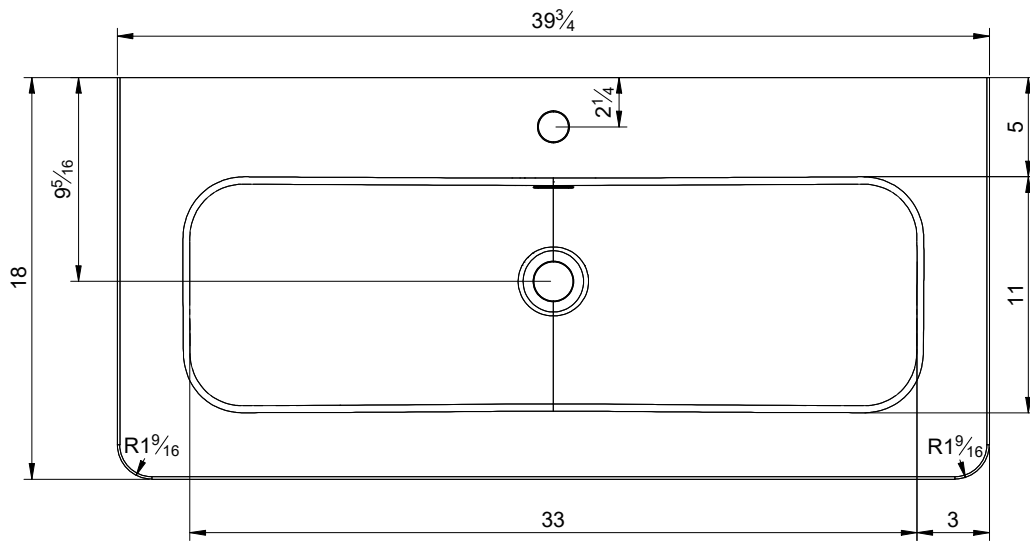

Material: Ceramic washbasin  
 Finish: Mat (all colours)  
 Bowl depth: 6 in  
 Thickness: 0,68 in  
 Bowl width: 24 washbasin: 18 in  
 32 washbasin: 26 in  
 40 washbasin: 34 in  
 48 washbasin: 40 in  
 Twin 48 washbasin: 40 in

Matériel: Céramique  
 Finition: Mat (Tout couleurs)  
 Prof. vasque: 6 in  
 Épaisseur: 0,68 in  
 Largeur vasque: Plan vasque 24: 18 in  
 Plan vasque 32: 26 in  
 Plan vasque 40: 34 in  
 Plan vasque 48: 40 in  
 Double vasque 48: 40 in

Materiale: Lavabo in ceramica  
 Finitura: Finitura opaca (disponibile in tutti i colori)  
 Prof. vasca: 6 in  
 Spessore: 0,68 in  
 Largh. vasca: Lavabo da 24: 18 in  
 Lavabo da 32: 26 in  
 Lavabo da 40: 34 in  
 Lavabo da 48: 40 in  
 Lavabo da 48 2v: 40 in

32

40

48 ls. 1 faucet

48 ls. 2 faucets

60cm