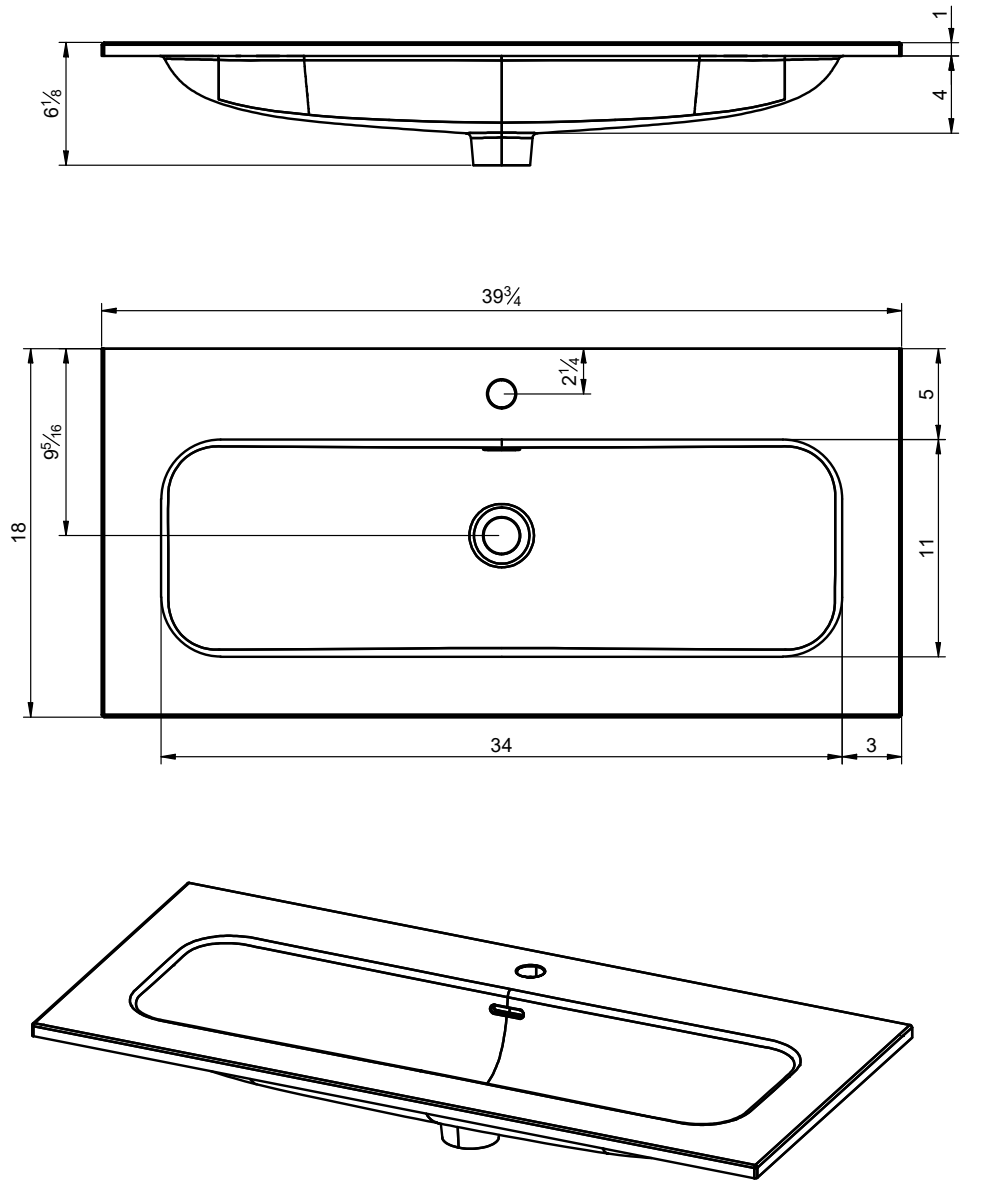

Material: Ceramic washbasin
 Finish: Shiny
 Bowl depth: 6 in
 Thickness: 0,68 in
 Bowl width: 24 washbasin: 18 in
 32 washbasin: 26 in
 40 washbasin: 34 in
 48 washbasin: 40 in
 Twin 48 washbasin: 40 in

Matériel: Céramique
 Finition: Brillante
 Prof. vasque: 6 in
 Épaisseur: 0,68 in
 Largeur vasque: Plan vasque 24: 18 in
 Plan vasque 32: 26 in
 Plan vasque 40: 34 in
 Plan vasque 48: 40 in
 Double vasque 48: 40 in

Materiale: Lavabo in ceramica
 Finitura: Lucida
 Prof. vasca: 6 in
 Spessore: 0,68 in
 Largh. vasca: Lavabo da 24: 18 in
 Lavabo da 32: 26 in
 Lavabo da 40: 34 in
 Lavabo da 48: 40 in
 Lavabo da 48 2v: 40 in

24 in

32 in

40 in

48 in 1s. 1 faucet

48 in 1s. 2 faucets