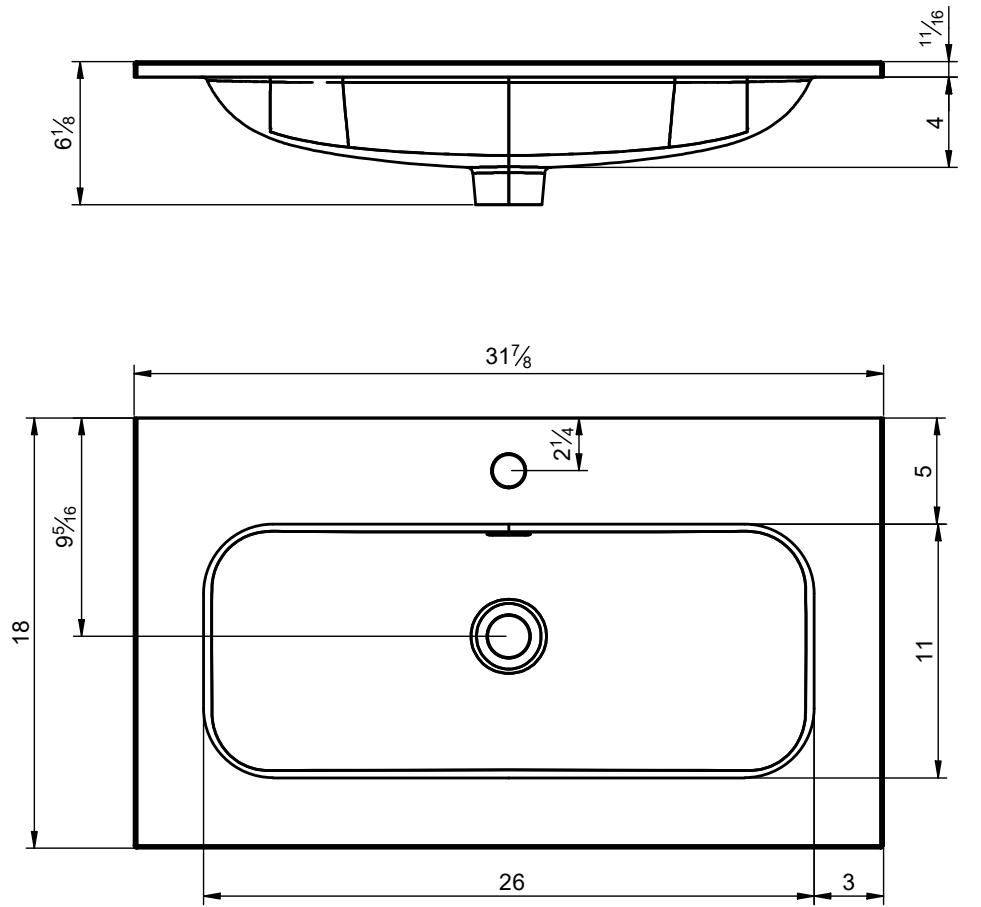

Material: Ceramic washbasin
 Finish: Shiny
 Bowl depth: 6 in
 Thickness: 0,68 in
 Bowl width: 24 washbasin: 18 in
 32 washbasin: 26 in
 40 washbasin: 34 in
 48 washbasin: 40 in
 Twin 48 washbasin: 40 in

Matériel: Céramique
 Finition: Brillante
 Prof. vasque: 6 in
 Épaisseur: 0,68 in
 Largeur vasque: Plan vasque 24: 18 in
 Plan vasque 32: 26 in
 Plan vasque 40: 34 in
 Plan vasque 48: 40 in
 Double vasque 48: 40 in

Materiale: Lavabo in ceramica
 Finitura: Lucida
 Prof. vasca: 6 in
 Spessore: 0,68 in
 Largh. vasca: Lavabo da 24: 18 in
 Lavabo da 32: 26 in
 Lavabo da 40: 34 in
 Lavabo da 48: 40 in
 Lavabo da 48 2v: 40 in

24 in

32 in

40 in

48 in 1s. 1 faucet

48 in 1s. 2 faucets