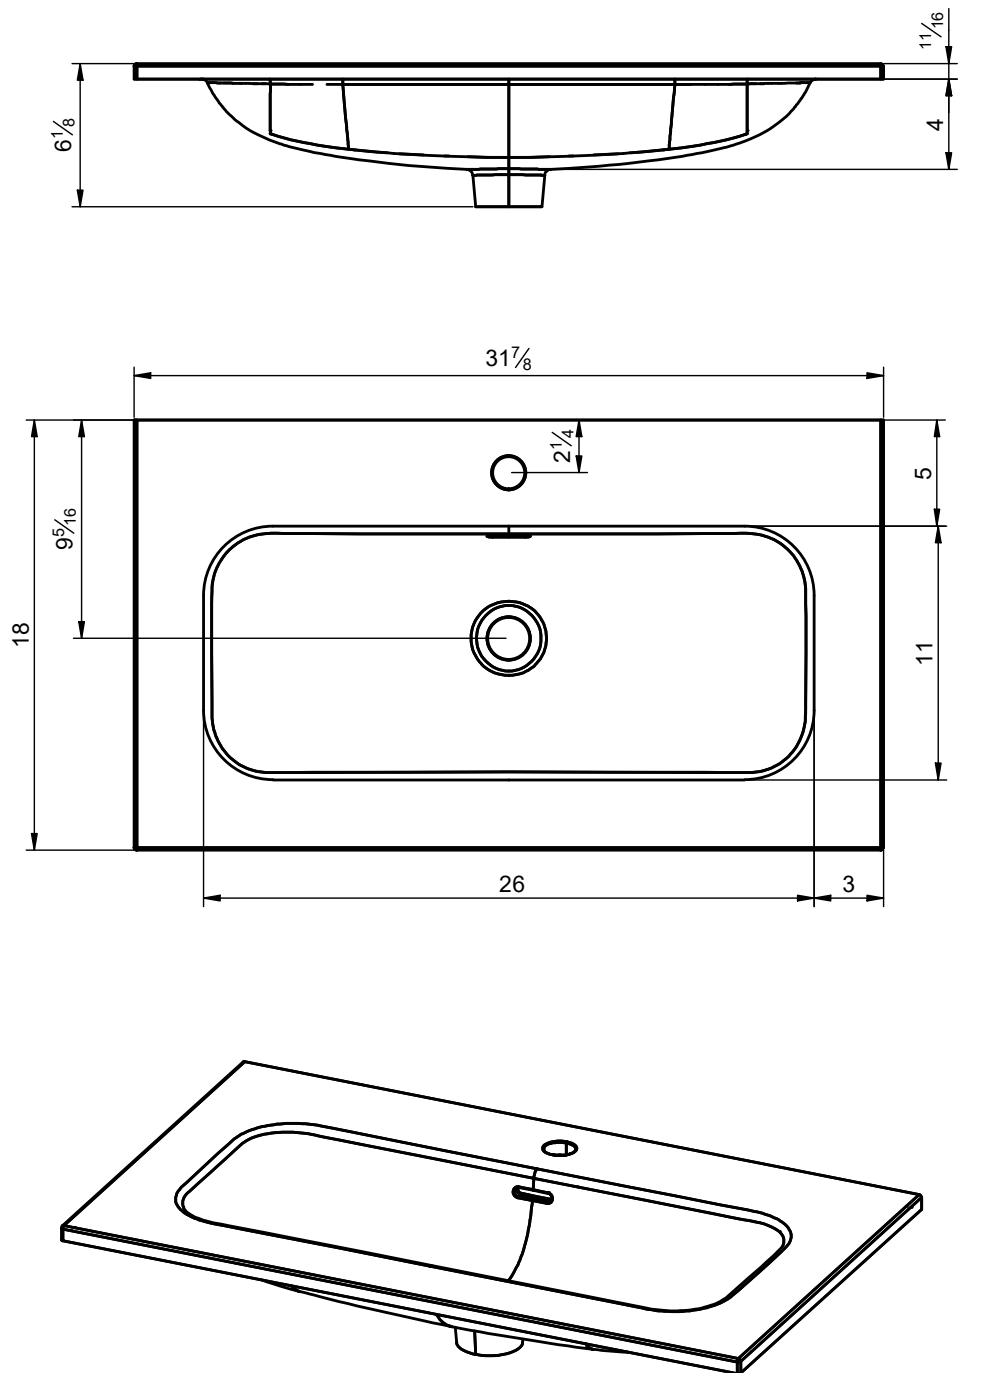

Material: Ceramic washbasin
 Finish: Shiny
 Bowl depth: 6 in
 Thickness: 0,68 in
 Bowl width: 24 washbasin: 18 in
 32 washbasin: 26 in
 40 washbasin: 34 in
 48 washbasin: 40 in
 Twin 48 washbasin: 40 in

Matériel: Céramique
 Finition: Brillante
 Prof. vasque: 6 in
 Épaisseur: 0,68 in
 Largeur vasque: Plan vasque 24: 18 in
 Plan vasque 32: 26 in
 Plan vasque 40: 34 in
 Plan vasque 48: 40 in
 Double vasque 48: 40 in

Materiale: Lavabo in ceramica
 Finitura: Lucida
 Prof. vasca: 6 in
 Spessore: 0,68 in
 Largh. vasca: Lavabo da 24: 18 in
 Lavabo da 32: 26 in
 Lavabo da 40: 34 in
 Lavabo da 48: 40 in
 Lavabo da 48 2v: 40 in

24 in

32 in

40 in

48 in 1s. 1 faucet

48 in 1s. 2 faucets