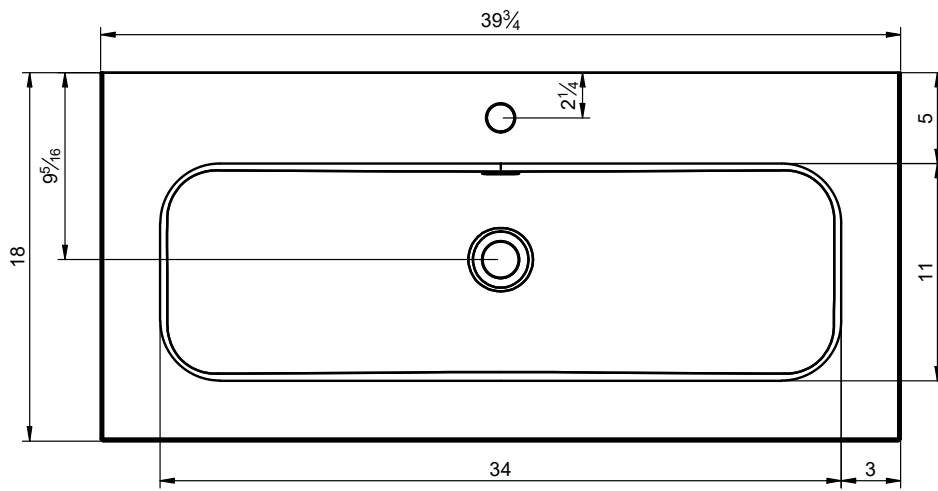

Material: Ceramic washbasin
 Finish: Shiny
 Bowl depth: 6 in
 Thickness: 0,68 in
 Bowl width: 24 washbasin: 18 in
 32 washbasin: 26 in
 40 washbasin: 34 in
 48 washbasin: 40 in
 Twin 48 washbasin: 40 in

Matériel: Céramique
 Finition: Brillante
 Prof. vasque: 6 in
 Épaisseur: 0,68 in
 Largeur vasque: Plan vasque 24: 18 in
 Plan vasque 32: 26 in
 Plan vasque 40: 34 in
 Plan vasque 48: 40 in
 Double vasque 48: 40 in

Materiale: Lavabo in ceramica
 Finitura: Lucida
 Prof. vasca: 6 in
 Spessore: 0,68 in
 Largh. vasca: Lavabo da 24: 18 in
 Lavabo da 32: 26 in
 Lavabo da 40: 34 in
 Lavabo da 48: 40 in
 Lavabo da 48 2v: 40 in

24 in

32 in

40 in

48 in 1s. 1 faucet

48 in 1s. 2 faucets