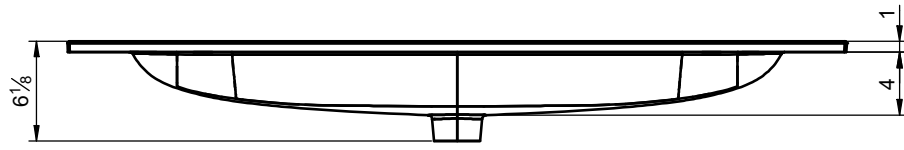

Material: Ceramic washbasin
 Finish: Shiny
 Bowl depth: 6 in
 Thickness: 0,68 in
 Bowl width: 24 washbasin: 18 in
 32 washbasin: 26 in
 40 washbasin: 34 in
 48 washbasin: 40 in
 Twin 48 washbasin: 40 in

Matériel: Céramique
 Finition: Brillante
 Prof. vasque: 6 in
 Épaisseur: 0,68 in
 Largeur vasque: Plan vasque 24: 18 in
 Plan vasque 32: 26 in
 Plan vasque 40: 34 in
 Plan vasque 48: 40 in
 Double vasque 48: 40 in

Materiale: Lavabo in ceramica
 Finitura: Lucida
 Prof. vasca: 6 in
 Spessore: 0,68 in
 Largh. vasca: Lavabo da 24: 18 in
 Lavabo da 32: 26 in
 Lavabo da 40: 34 in
 Lavabo da 48: 40 in
 Lavabo da 48 2v: 40 in

24 in

32 in

40 in

48 in 1s. 1 faucet

48 in 1s. 2 faucets