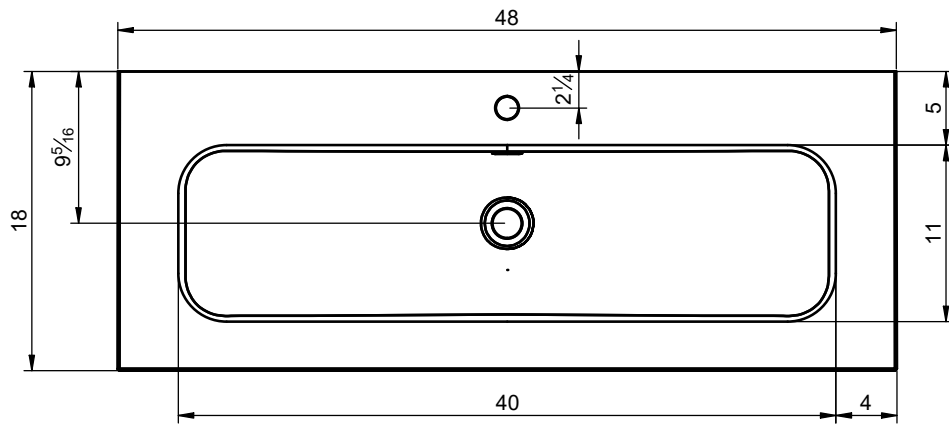

Material: Ceramic washbasin
 Finish: Shiny
 Bowl depth: 6 in
 Thickness: 0,68 in
 Bowl width: 24 washbasin: 18 in
 32 washbasin: 26 in
 40 washbasin: 34 in
 48 washbasin: 40 in
 Twin 48 washbasin: 40 in

Matériel: Céramique
 Finition: Brillante
 Prof. vasque: 6 in
 Épaisseur: 0,68 in
 Largeur vasque: Plan vasque 24: 18 in
 Plan vasque 32: 26 in
 Plan vasque 40: 34 in
 Plan vasque 48: 40 in
 Double vasque 48: 40 in

Materiale: Lavabo in ceramica
 Finitura: Lucida
 Prof. vasca: 6 in
 Spessore: 0,68 in
 Largh. vasca: Lavabo da 24: 18 in
 Lavabo da 32: 26 in
 Lavabo da 40: 34 in
 Lavabo da 48: 40 in
 Lavabo da 48 2v: 40 in

24 in

32 in

40 in

48 in 1s. 1 faucet

48 in 1s. 2 faucets