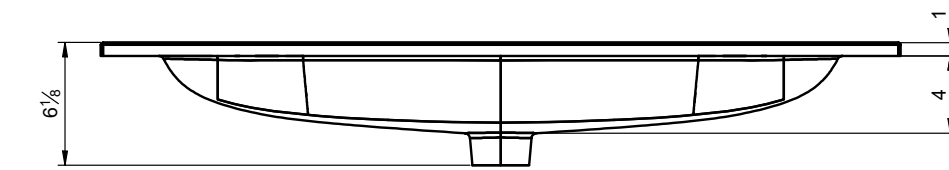

Material: Ceramic washbasin
 Finish: Shiny
 Bowl depth: 6 in
 Thickness: 0,68 in
 Bowl width: 24 washbasin: 18 in
 32 washbasin: 26 in
 40 washbasin: 34 in
 48 washbasin: 40 in
 Twin 48 washbasin: 40 in

Matériel: Céramique
 Finition: Brillante
 Prof. vasque: 6 in
 Épaisseur: 0,68 in
 Largeur vasque: Plan vasque 24: 18 in
 Plan vasque 32: 26 in
 Plan vasque 40: 34 in
 Plan vasque 48: 40 in
 Double vasque 48: 40 in

Materiale: Lavabo in ceramica
 Finitura: Lucida
 Prof. vasca: 6 in
 Spessore: 0,68 in
 Largh. vasca: Lavabo da 24: 18 in
 Lavabo da 32: 26 in
 Lavabo da 40: 34 in
 Lavabo da 48: 40 in
 Lavabo da 48 2v: 40 in

24 in

32 in

40 in

48 in 1s. 1 faucet

48 in 1s. 2 faucets