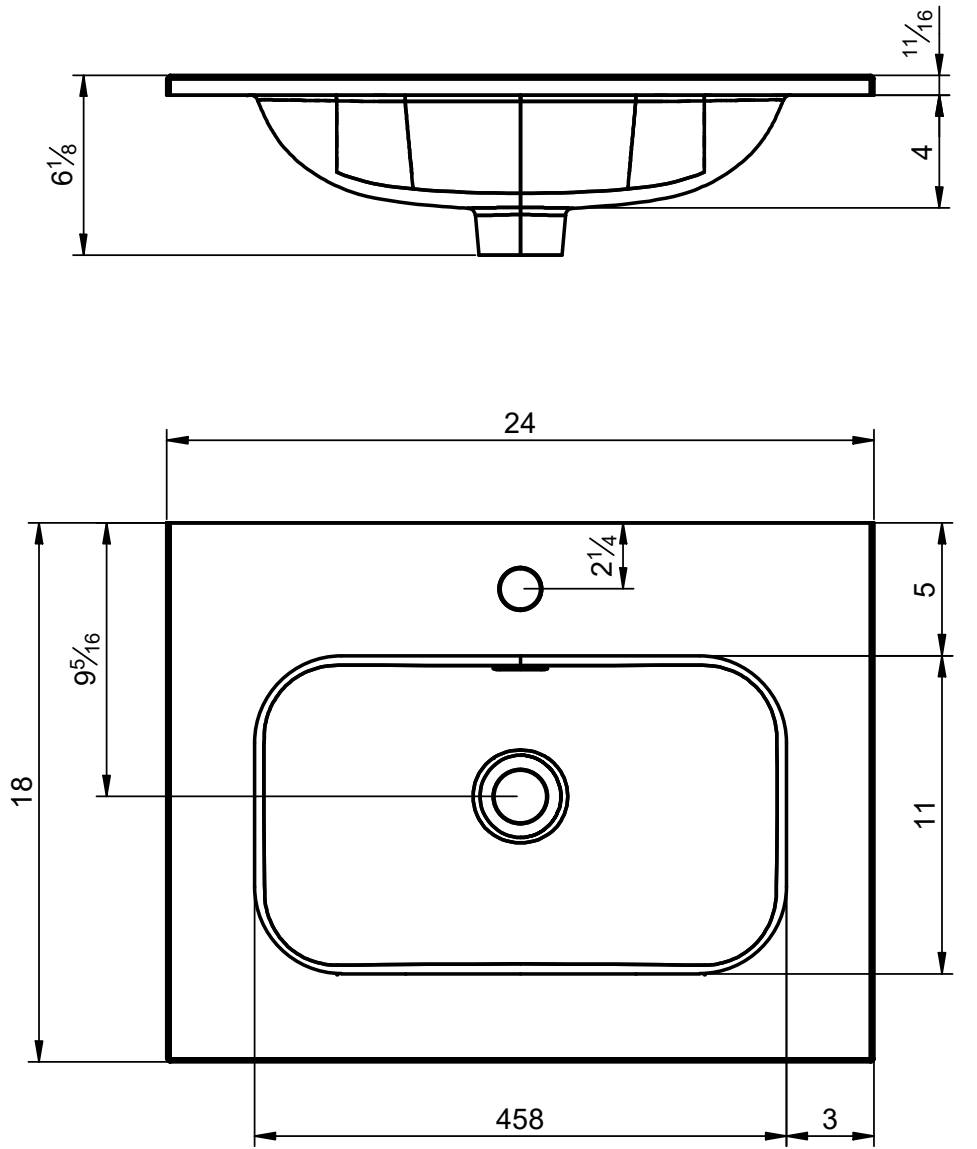

Material: Ceramic washbasin
 Finish: Shiny
 Bowl depth: 6 in
 Thickness: 0,68 in
 Bowl width: 24 washbasin: 18 in
 32 washbasin: 26 in
 40 washbasin: 34 in
 48 washbasin: 40 in
 Twin 48 washbasin: 40 in

Matériel: Céramique
 Finition: Brillante
 Prof. vasque: 6 in
 Épaisseur: 0,68 in
 Largeur vasque: Plan vasque 24: 18 in
 Plan vasque 32: 26 in
 Plan vasque 40: 34 in
 Plan vasque 48: 40 in
 Double vasque 48: 40 in

Materiale: Lavabo in ceramica
 Finitura: Lucida
 Prof. vasca: 6 in
 Spessore: 0,68 in
 Largh. vasca: Lavabo da 24: 18 in
 Lavabo da 32: 26 in
 Lavabo da 40: 34 in
 Lavabo da 48: 40 in
 Lavabo da 48 2v: 40 in

24 in

32 in

40 in

48 in 1s. 1 faucet

48 in 1s. 2 faucets