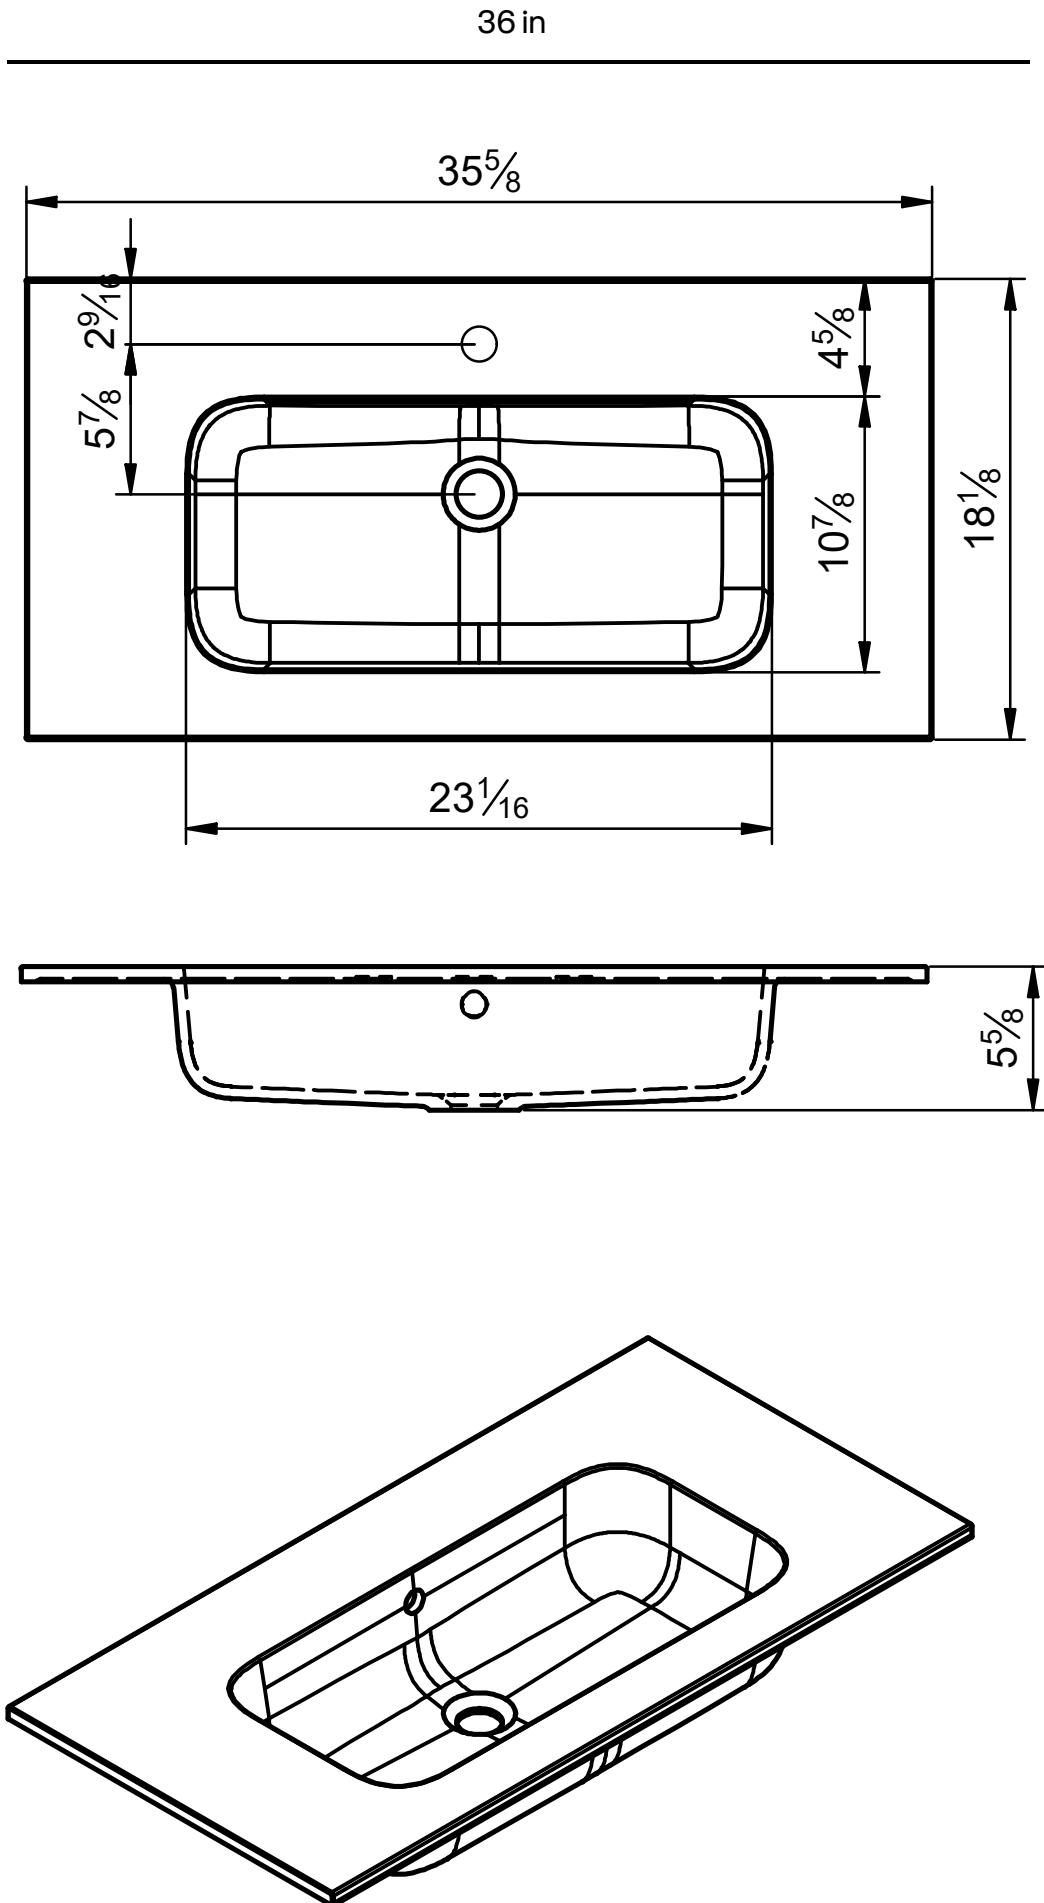

Material: Mineral marble  
 Finish: Matt  
 Bowl depth: 5,5 in  
 Thickness: 0,6 in  
 Bowl width:

	19,2 in	23,2 in
1s centrado	24 in	32 / 40 / 48 / 80 in
1s R/L hand	40 in / 48 in	48 in / 56 in / 64 in
Twin	48 in	56 in / 64 in

Matériel: Charge minéral  
 Finition: Mat  
 Prof. vasque: 5,5 in  
 Épaisseur: 0,6 in  
 Largeur vasque:

	19,2 in	23,2 in
1v centrée	24 in	32 / 40 / 48 / 80 in
1v déplacée	40 in / 48 in	48 in / 56 in / 64 in
Double vasque	48 in	56 in / 64 in

Materiale: Carica minerale  
 Finitura: Opaco  
 Prof. vasca: 5,5 in  
 Spessore: 0,6 in  
 Largh. vasca:

	19,2 in	23,2 in
1v centrata	24 in	32 / 40 / 48 / 80 in
1v decentrata	40 in / 48 in	48 in / 56 in / 64 in
2 vasche	48 in	56 in / 64 in

24 in

28 in

32 in

40 in

40 L

40 R

48 1s

48 2s