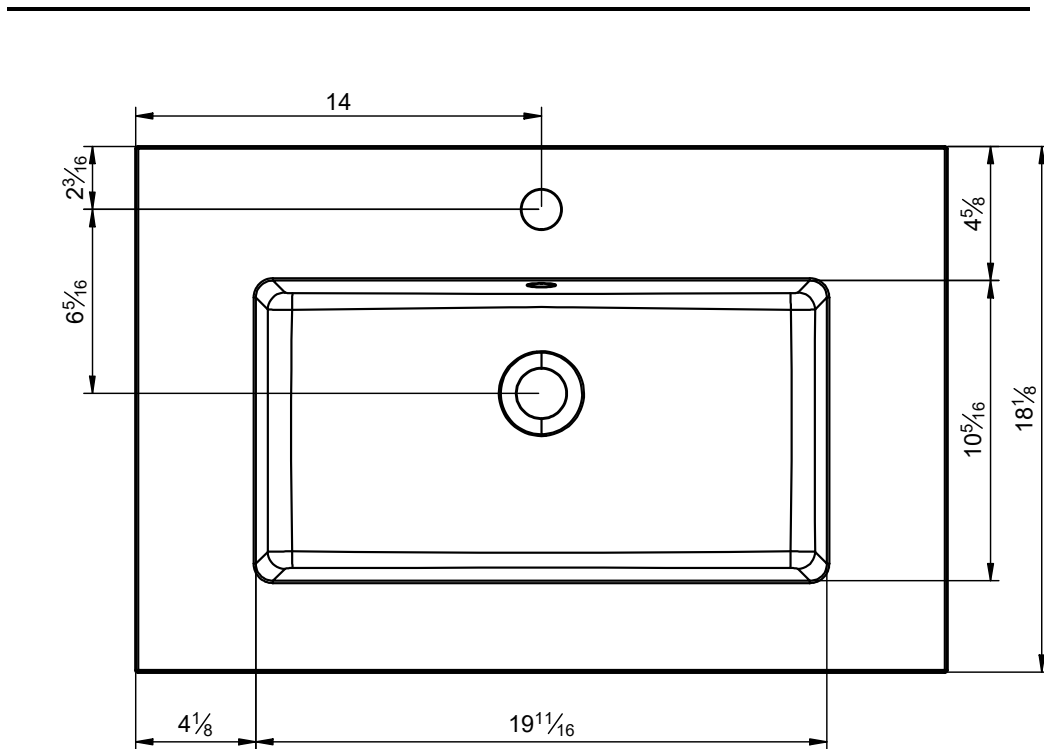

Material: Mineral marble  
 Finish: Matt  
 Bowl depth: 5,5 in  
 Thickness: 0,6 in  
 Bowl width:

	19,2 in	23,2 in
1s centrado	24 in	32 / 40 / 48 / 80 in
1s R/L hand	40 in / 48 in	48 in / 56 in / 64 in
Twin	48 in	56 in / 64 in

Matériel: Charge minéral  
 Finition: Mat  
 Prof. vasque: 5,5 in  
 Épaisseur: 0,6 in  
 Largeur vasque:

	19,2 in	23,2 in
1v centrée	24 in	32 / 40 / 48 / 80 in
1v déplacée	40 in / 48 in	48 in / 56 in / 64 in
Double vasque	48 in	56 in / 64 in

Materiale: Carica minerale  
 Finitura: Opaco  
 Prof. vasca: 5,5 in  
 Spessore: 0,6 in  
 Largh. vasca:

	19,2 in	23,2 in
1v centrata	24 in	32 / 40 / 48 / 80 in
1v decentrata	40 in / 48 in	48 in / 56 in / 64 in
2 vasche	48 in	56 in / 64 in

24 in

28 in

32 in

40 in

40 L

40 R

48 1s

48 2s