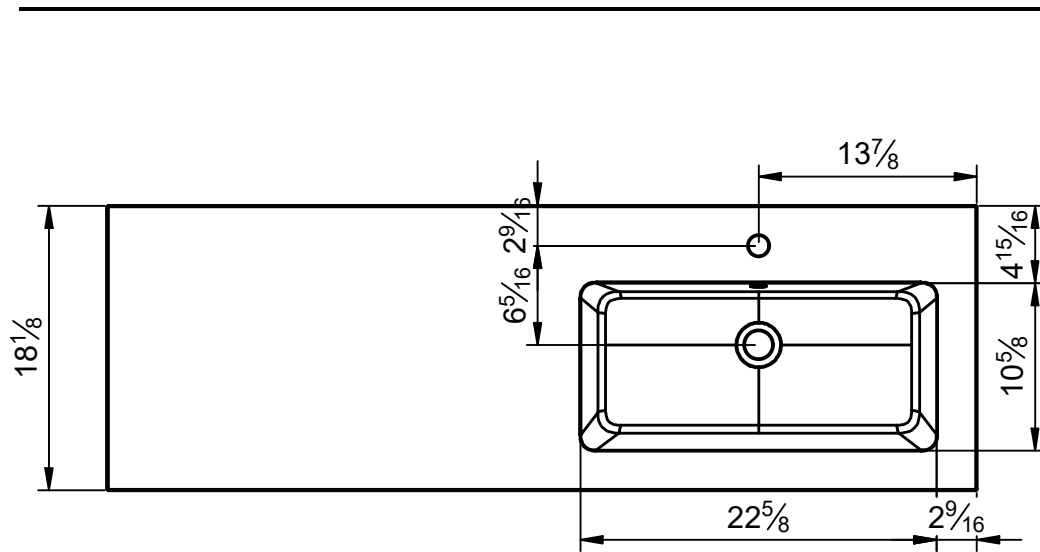

Material: Mineral marble  
 Finish: Matt  
 Bowl depth: 5,5 in  
 Thickness: 0,6 in  
 Bowl width:

	19,2 in	23,2 in
1s centrado	24 in	32 / 40 / 48 / 80 in
1s R/L hand	40 in / 48 in	48 in / 56 in / 64 in
Twin	48 in	56 in / 64 in

Materiale: Carica minerale  
 Finitura: Opaco  
 Prof. vasca: 5,5 in  
 Spessore: 0,6 in  
 Largh. vasca:

	19,2 in	23,2 in
1v centrata	24 in	32 / 40 / 48 / 80 in
1v decentrata	40 in / 48 in	48 in / 56 in / 64 in
2 vasche	48 in	56 in / 64 in

24 in

28 in

32 in

40 in

40 L

40 R

48 1s

48 2s

48 Is. L

48 Is. R

56 L

56 R

56 2s

64L

64 R

64 2s