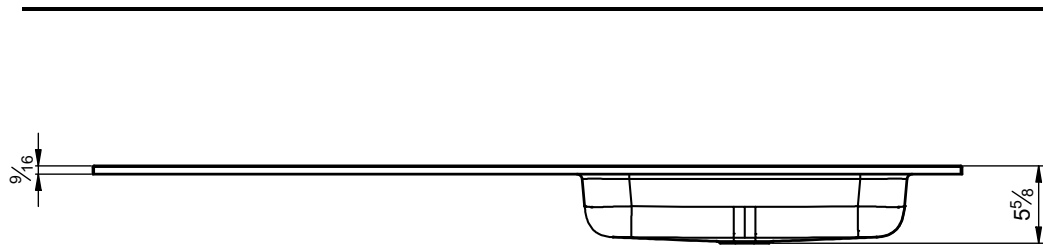

Material: Mineral marble  
 Finish: Matt  
 Bowl depth: 5,5 in  
 Thickness: 0,6 in  
 Bowl width:

	19,2 in	23,2 in
1s centrado	24 in	32 / 40 / 48 / 80 in
1s R/L hand	40 in / 48 in	48 in / 56 in / 64 in
Twin	48 in	56 in / 64 in

Materiale: Carica minerale  
 Finitura: Opaco  
 Prof. vasca: 5,5 in  
 Spessore: 0,6 in  
 Largh. vasca:

	19,2 in	23,2 in
1v centrata	24 in	32 / 40 / 48 / 80 in
1v decentrata	40 in / 48 in	48 in / 56 in / 64 in
2 vasche	48 in	56 in / 64 in

24 in

28 in

32 in

40 in

40 L

40 R

48 1s

48 2s

48 Is. L

48 Is. R

56 L

56 R

56 2s

64L

64 R

64 2s