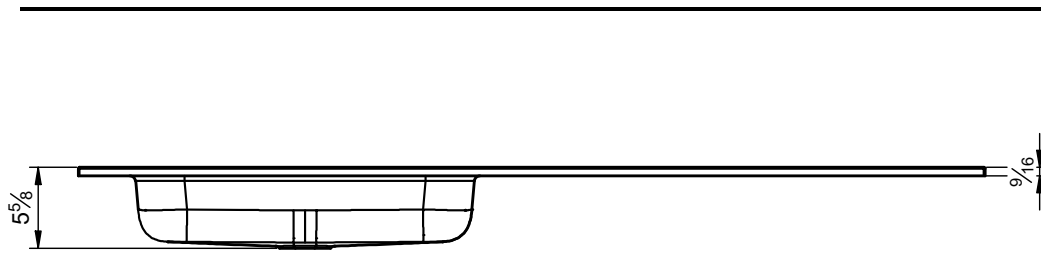

Material: Mineral marble  
 Finish: Matt  
 Bowl depth: 5,5 in  
 Thickness: 0,6 in  
 Bowl width:

	19,2 in	23,2 in
1s centrado	24 in	32 / 40 / 48 / 80 in
1s R/L hand	40 in / 48 in	48 in / 56 in / 64 in
Twin	48 in	56 in / 64 in

Materiale: Carica minerale  
 Finitura: Opaco  
 Prof. vasca: 5,5 in  
 Spessore: 0,6 in  
 Largh. vasca:

	19,2 in	23,2 in
1v centrata	24 in	32 / 40 / 48 / 80 in
1v decentrata	40 in / 48 in	48 in / 56 in / 64 in
2 vasche	48 in	56 in / 64 in

24 in

28 in

32 in

40 in

40 L

40 R

48 1s

48 2s

48 Is. L

48 Is. R

56 L

56 R

56 2s

64L

64 R

64 2s