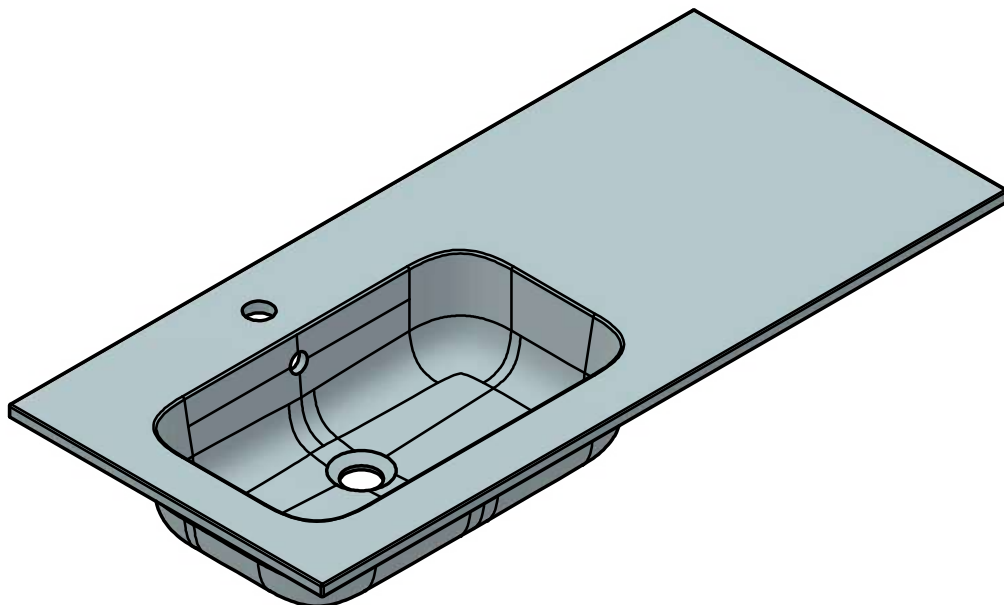

Material: Mineral marble  
 Finish: Matt  
 Bowl depth: 5,5 in  
 Thickness: 0,6 in  
 Bowl width:

	19,2 in	23,2 in
1s centrado	24 in	32 / 40 / 48 / 80 in
1s R/L hand	40 in / 48 in	48 in / 56 in / 64 in
Twin	48 in	56 in / 64 in

Matériel: Charge minéral  
 Finition: Mat  
 Prof. vasque: 5,5 in  
 Épaisseur: 0,6 in  
 Largeur vasque:

	19,2 in	23,2 in
1v centrée	24 in	32 / 40 / 48 / 80 in
1v déplacée	40 in / 48 in	48 in / 56 in / 64 in
Double vasque	48 in	56 in / 64 in

Materiale: Carica minerale  
 Finitura: Opaco  
 Prof. vasca: 5,5 in  
 Spessore: 0,6 in  
 Largh. vasca:

	19,2 in	23,2 in
1v centrata	24 in	32 / 40 / 48 / 80 in
1v decentrata	40 in / 48 in	48 in / 56 in / 64 in
2 vasche	48 in	56 in / 64 in

24 in

28 in

32 in

40 in

40 L

40 R

48 1s

48 2s