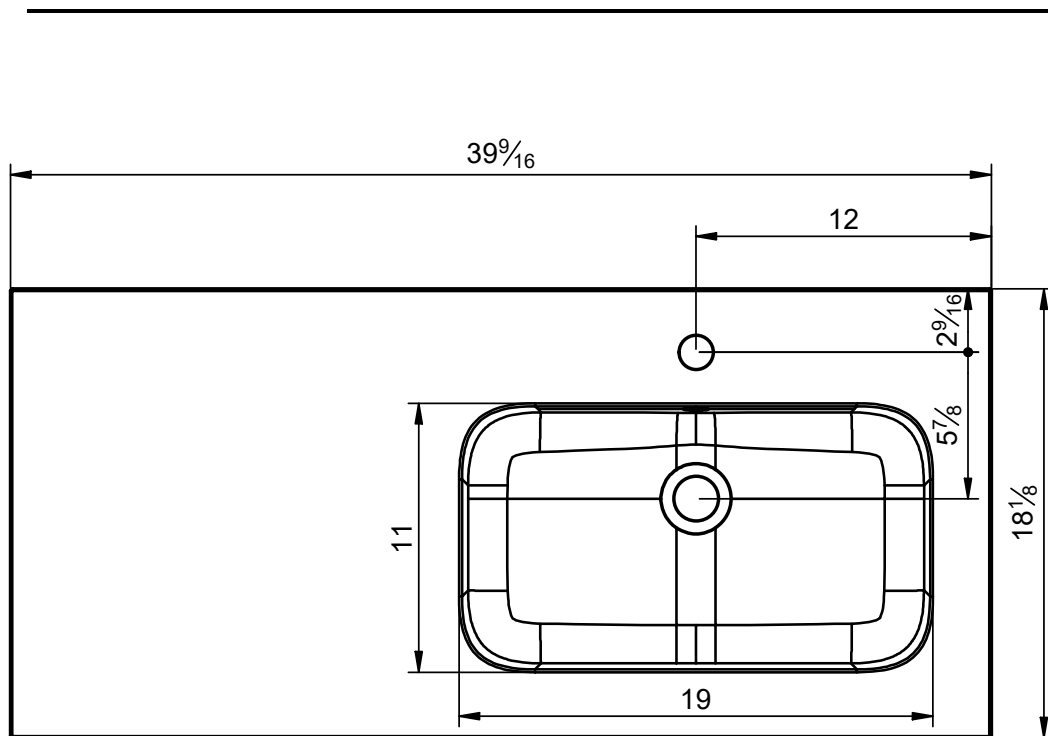

Material: Mineral marble  
 Finish: Matt  
 Bowl depth: 5,5 in  
 Thickness: 0,6 in  
 Bowl width:

	19,2 in	23,2 in
1s centrado	24 in	32 / 40 / 48 / 80 in
1s R/L hand	40 in / 48 in	48 in / 56 in / 64 in
Twin	48 in	56 in / 64 in

Matériel: Charge minéral  
 Finition: Mat  
 Prof. vasque: 5,5 in  
 Épaisseur: 0,6 in  
 Largeur vasque:

	19,2 in	23,2 in
1v centrée	24 in	32 / 40 / 48 / 80 in
1v déplacée	40 in / 48 in	48 in / 56 in / 64 in
Double vasque	48 in	56 in / 64 in

Materiale: Carica minerale  
 Finitura: Opaco  
 Prof. vasca: 5,5 in  
 Spessore: 0,6 in  
 Largh. vasca:

	19,2 in	23,2 in
1v centrata	24 in	32 / 40 / 48 / 80 in
1v decentrata	40 in / 48 in	48 in / 56 in / 64 in
2 vasche	48 in	56 in / 64 in

24 in

28 in

32 in

40 in

40 L

40 R

48 1s

48 2s