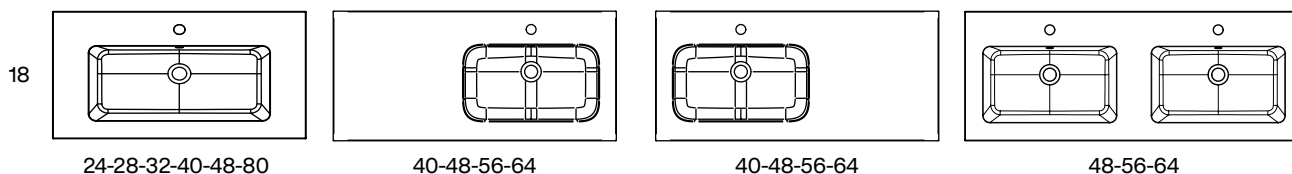

Opciones / Options / Options / Opzioni

Técnico / Technical / Technique / Tecnico

Material: Lavabo carga mineral  
 Acabado: Mate  
 Prof. seno: 5,5 in  
 Espesor: 0,6 in  
 Ancho poza:

	19,2 in	23,2 in
1s centrado	24 in	32 / 40 / 48 / 80 in
1s desplazado	40 in / 48 in	48 in / 56 in / 64 in
2 senos	48 in	56 in / 64 in

Material: Mineral marble  
 Finish: Matt  
 Bowl depth: 5,5 in  
 Thickness: 0,6 in  
 Bowl width:

	19,2 in	23,2 in
1s centrado	24 in	32 / 40 / 48 / 80 in
1s R/L hand	40 in / 48 in	48 in / 56 in / 64 in
Twin	48 in	56 in / 64 in

Matériel: Charge minéral  
 Finition: Mat  
 Prof. vasque: 5,5 in  
 Épaisseur: 0,6 in  
 Largeur vasque:

	19,2 in	23,2 in
1v centrée	24 in	32 / 40 / 48 / 80 in
1v déplacée	40 in / 48 in	48 in / 56 in / 64 in
Double vasque	48 in	56 in / 64 in

Materiale: Carica minerale  
 Finitura: Opaco  
 Prof. vasca: 5,5 in  
 Spessore: 0,6 in  
 Largh. vasca:

	19,2 in	23,2 in
1v centrata	24 in	32 / 40 / 48 / 80 in
1v decentrata	40 in / 48 in	48 in / 56 in / 64 in
2 vasche	48 in	56 in / 64 in