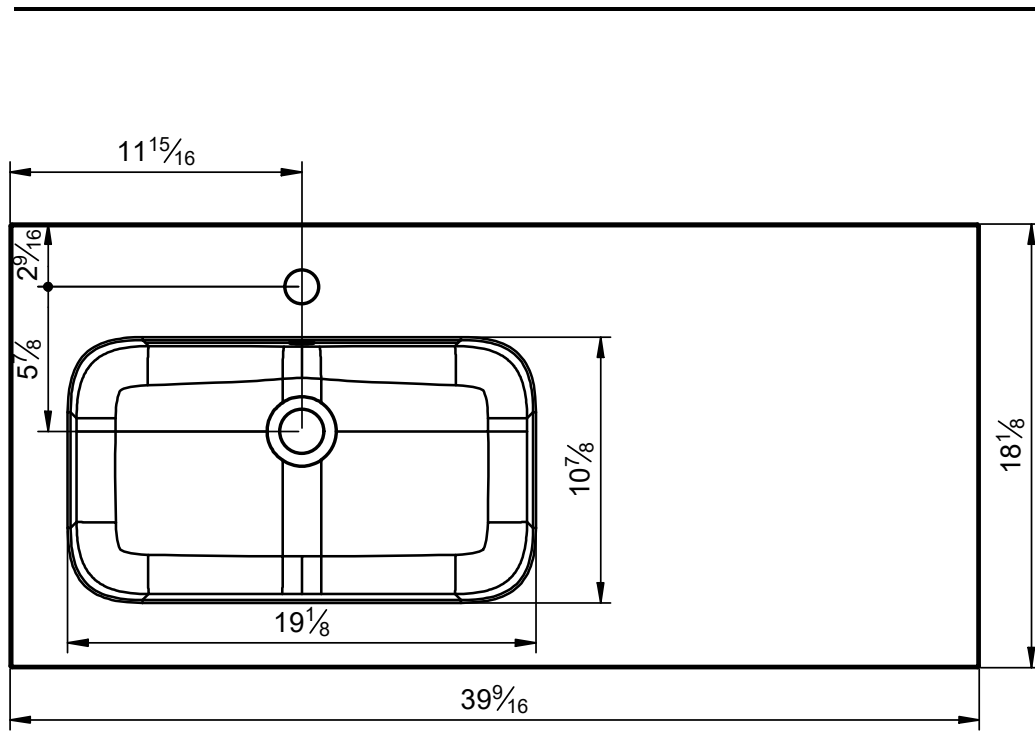

Material: Mineral marble  
 Finish: Matt  
 Bowl depth: 5,5 in  
 Thickness: 0,6 in  
 Bowl width:

	19,2 in	23,2 in
1s centrado	24 in	32 / 40 / 48 / 80 in
1s R/L hand	40 in / 48 in	48 in / 56 in / 64 in
Twin	48 in	56 in / 64 in

Matériel: Charge minéral  
 Finition: Mat  
 Prof. vasque: 5,5 in  
 Épaisseur: 0,6 in  
 Largeur vasque:

	19,2 in	23,2 in
1v centrée	24 in	32 / 40 / 48 / 80 in
1v déplacée	40 in / 48 in	48 in / 56 in / 64 in
Double vasque	48 in	56 in / 64 in

Materiale: Carica minerale  
 Finitura: Opaco  
 Prof. vasca: 5,5 in  
 Spessore: 0,6 in  
 Largh. vasca:

	19,2 in	23,2 in
1v centrata	24 in	32 / 40 / 48 / 80 in
1v decentrata	40 in / 48 in	48 in / 56 in / 64 in
2 vasche	48 in	56 in / 64 in

24 in

28 in

32 in

40 in

40 L

40 R

48 1s

48 2s