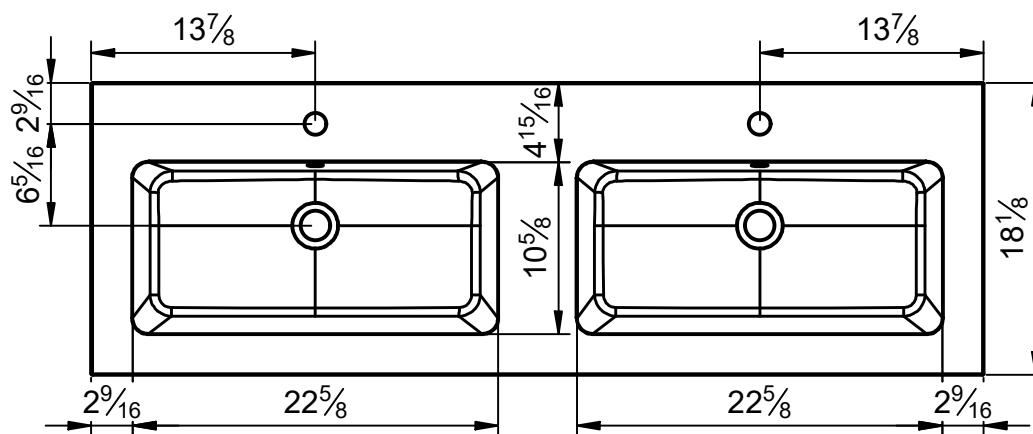

Material: Mineral marble  
 Finish: Matt  
 Bowl depth: 5,5 in  
 Thickness: 0,6 in  
 Bowl width:

	19,2 in	23,2 in
1s centrado	24 in	32 / 40 / 48 / 80 in
1s R/L hand	40 in / 48 in	48 in / 56 in / 64 in
Twin	48 in	56 in / 64 in

Materiale: Carica minerale  
 Finitura: Opaco  
 Prof. vasca: 5,5 in  
 Spessore: 0,6 in  
 Largh. vasca:

	19,2 in	23,2 in
1v centrata	24 in	32 / 40 / 48 / 80 in
1v decentrata	40 in / 48 in	48 in / 56 in / 64 in
2 vasche	48 in	56 in / 64 in

24 in

28 in

32 in

40 in

40 L

40 R

48 1s

48 2s

48 Is. L

48 Is. R

56 L

56 R

56 2s

64L

64 R

64 2s