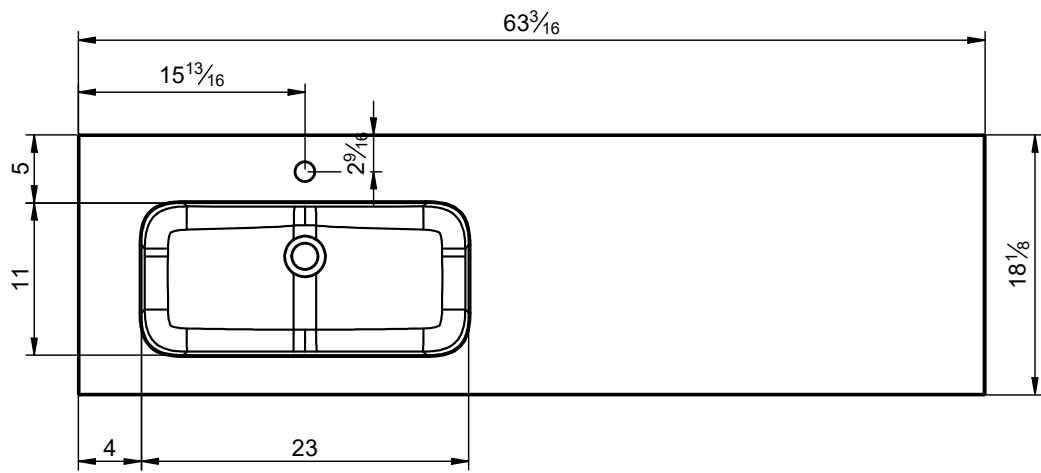

Material: Mineral marble  
 Finish: Matt  
 Bowl depth: 5,5 in  
 Thickness: 0,6 in  
 Bowl width:

	19,2 in	23,2 in
1s centrado	24 in	32 / 40 / 48 / 80 in
1s R/L hand	40 in / 48 in	48 in / 56 in / 64 in
Twin	48 in	56 in / 64 in

Materiale: Carica minerale  
 Finitura: Opaco  
 Prof. vasca: 5,5 in  
 Spessore: 0,6 in  
 Largh. vasca:

	19,2 in	23,2 in
1v centrata	24 in	32 / 40 / 48 / 80 in
1v decentrata	40 in / 48 in	48 in / 56 in / 64 in
2 vasche	48 in	56 in / 64 in

24 in

28 in

32 in

40 in

40 L

40 R

48 1s

48 2s

48 Is. L

48 Is. R

56 L

56 R

56 2s

64L

64 R

64 2s