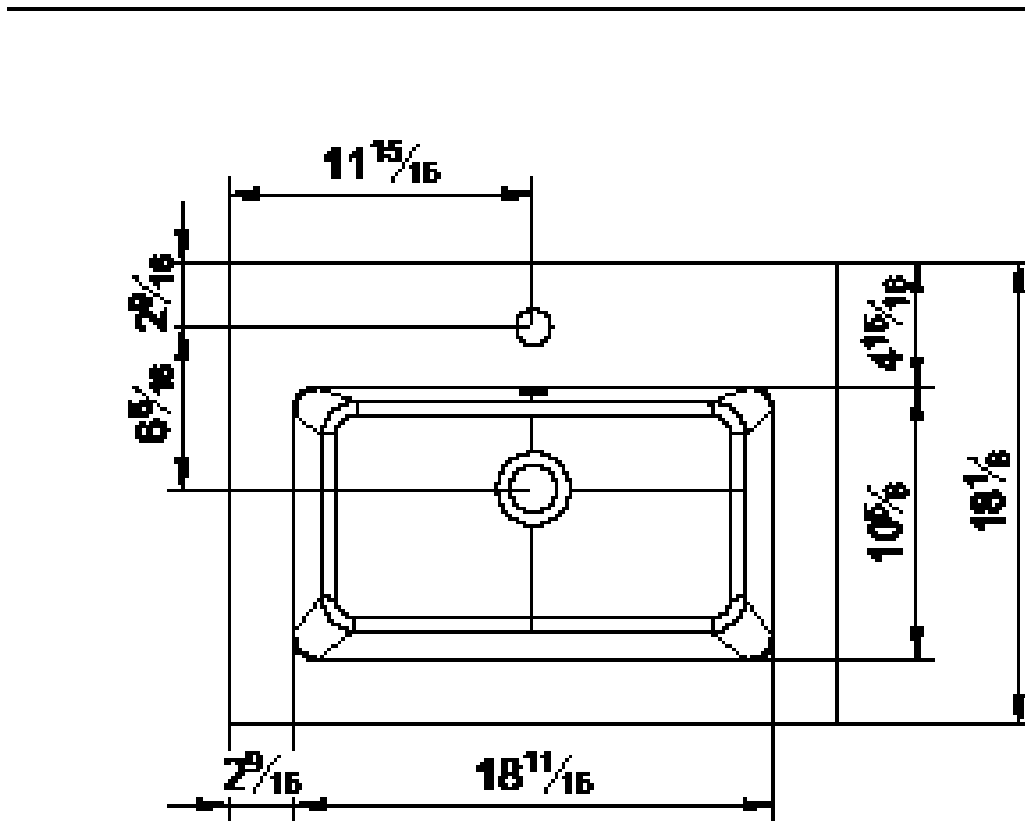

Material: Mineral marble  
 Finish: Matt  
 Bowl depth: 5,5 in  
 Thickness: 0,6 in  
 Bowl width:

	19,2 in	23,2 in
1s centrado	24 in	32 / 40 / 48 / 80 in
1s R/L hand	40 in / 48 in	48 in / 56 in / 64 in
Twin	48 in	56 in / 64 in

Matériel: Charge minéral  
 Finition: Mat  
 Prof. vasque: 5,5 in  
 Épaisseur: 0,6 in  
 Largeur vasque:

	19,2 in	23,2 in
1v centrée	24 in	32 / 40 / 48 / 80 in
1v déplacée	40 in / 48 in	48 in / 56 in / 64 in
Double vasque	48 in	56 in / 64 in

Materiale: Carica minerale  
 Finitura: Opaco  
 Prof. vasca: 5,5 in  
 Spessore: 0,6 in  
 Largh. vasca:

	19,2 in	23,2 in
1v centrata	24 in	32 / 40 / 48 / 80 in
1v decentrata	40 in / 48 in	48 in / 56 in / 64 in
2 vasche	48 in	56 in / 64 in

24 in

28 in

32 in

40 in

40 L

40 R

48 1s

48 2s