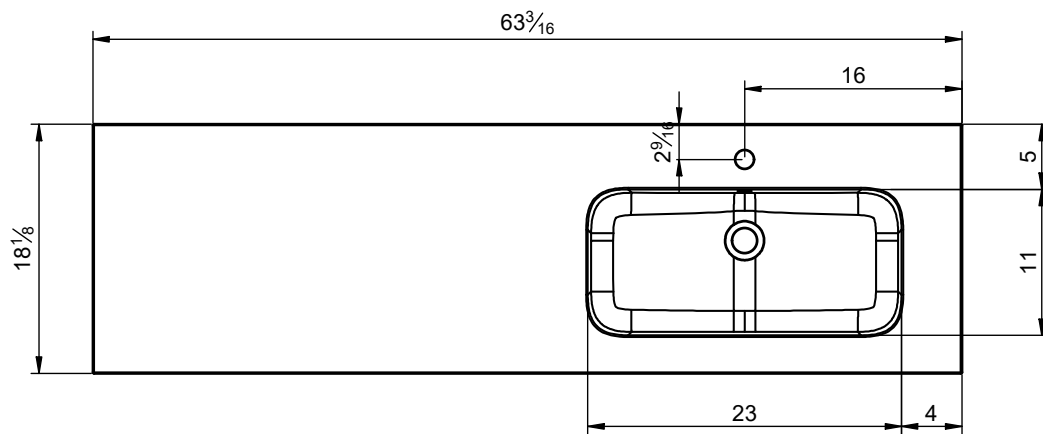

Material: Mineral marble  
 Finish: Matt  
 Bowl depth: 5,5 in  
 Thickness: 0,6 in  
 Bowl width:

	19,2 in	23,2 in
1s centrado	24 in	32 / 40 / 48 / 80 in
1s R/L hand	40 in / 48 in	48 in / 56 in / 64 in
Twin	48 in	56 in / 64 in

Materiale: Carica minerale  
 Finitura: Opaco  
 Prof. vasca: 5,5 in  
 Spessore: 0,6 in  
 Largh. vasca:

	19,2 in	23,2 in
1v centrata	24 in	32 / 40 / 48 / 80 in
1v decentrata	40 in / 48 in	48 in / 56 in / 64 in
2 vasche	48 in	56 in / 64 in

24 in

28 in

32 in

40 in

40 L

40 R

48 1s

48 2s

48 Is. L

48 Is. R

56 L

56 R

56 2s

64L

64 R

64 2s