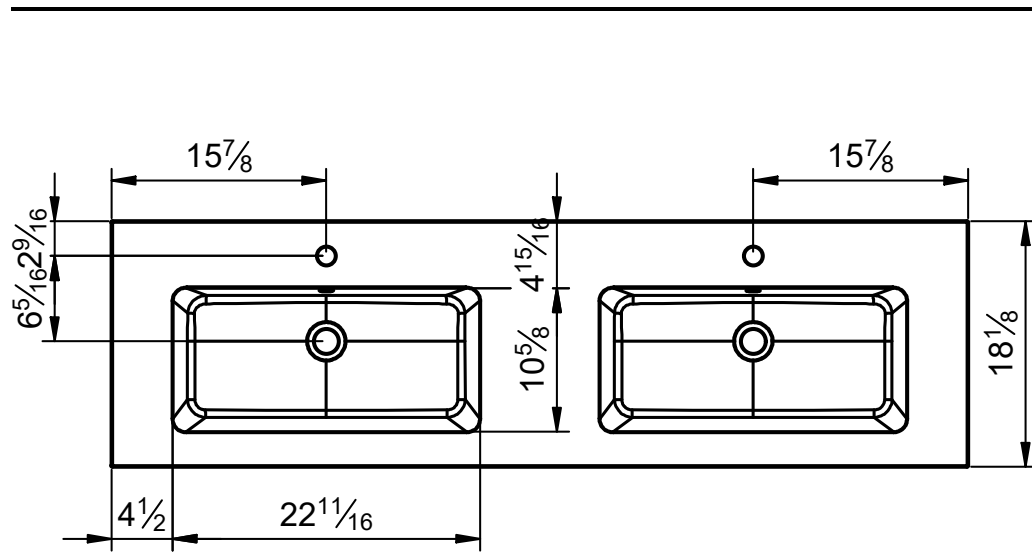

Material: Mineral marble  
 Finish: Matt  
 Bowl depth: 5,5 in  
 Thickness: 0,6 in  
 Bowl width:

	19,2 in	23,2 in
1s centrado	24 in	32 / 40 / 48 / 80 in
1s R/L hand	40 in / 48 in	48 in / 56 in / 64 in
Twin	48 in	56 in / 64 in

Materiale: Carica minerale  
 Finitura: Opaco  
 Prof. vasca: 5,5 in  
 Spessore: 0,6 in  
 Largh. vasca:

	19,2 in	23,2 in
1v centrata	24 in	32 / 40 / 48 / 80 in
1v decentrata	40 in / 48 in	48 in / 56 in / 64 in
2 vasche	48 in	56 in / 64 in

24 in

28 in

32 in

40 in

40 L

40 R

48 1s

48 2s

48 Is. L

48 Is. R

56 L

56 R

56 2s

64L

64 R

64 2s