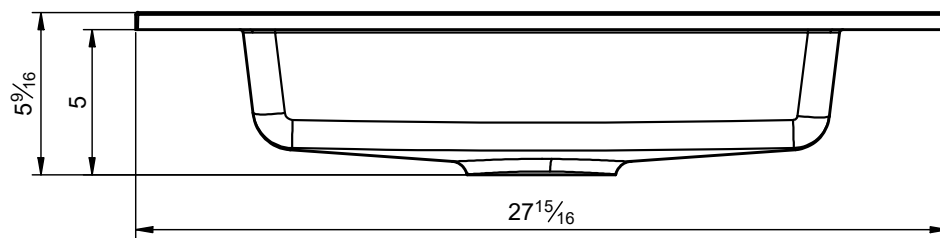

Material: Mineral marble  
 Finish: Matt  
 Bowl depth: 5,5 in  
 Thickness: 0,6 in  
 Bowl width:

	19,2 in	23,2 in
1s centrado	24 in	32 / 40 / 48 / 80 in
1s R/L hand	40 in / 48 in	48 in / 56 in / 64 in
Twin	48 in	56 in / 64 in

Matériel: Charge minéral  
 Finition: Mat  
 Prof. vasque: 5,5 in  
 Épaisseur: 0,6 in  
 Largeur vasque:

	19,2 in	23,2 in
1v centrée	24 in	32 / 40 / 48 / 80 in
1v déplacée	40 in / 48 in	48 in / 56 in / 64 in
Double vasque	48 in	56 in / 64 in

Materiale: Carica minerale  
 Finitura: Opaco  
 Prof. vasca: 5,5 in  
 Spessore: 0,6 in  
 Largh. vasca:

	19,2 in	23,2 in
1v centrata	24 in	32 / 40 / 48 / 80 in
1v decentrata	40 in / 48 in	48 in / 56 in / 64 in
2 vasche	48 in	56 in / 64 in

24 in

28 in

32 in

40 in

40 L

40 R

48 1s

48 2s