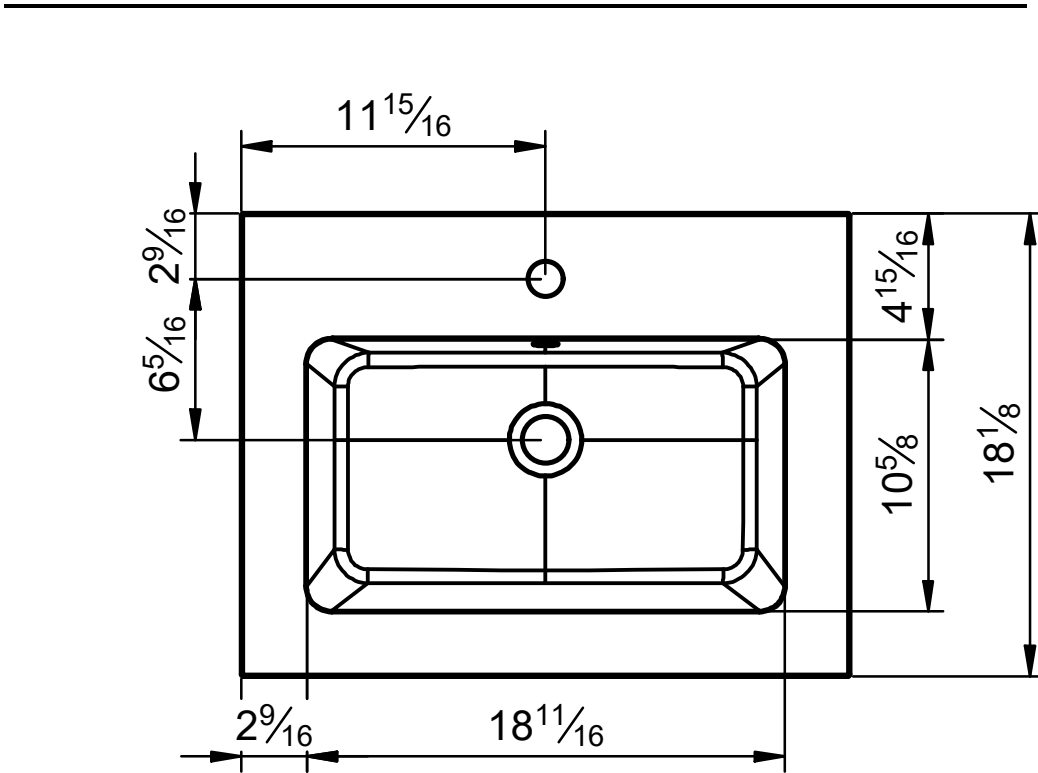

Material: Mineral marble  
 Finish: Matt  
 Bowl depth: 5,5 in  
 Thickness: 0,6 in  
 Bowl width:

	19,2 in	23,2 in
1s centrado	24 in	32 / 40 / 48 / 80 in
1s R/L hand	40 in / 48 in	48 in / 56 in / 64 in
Twin	48 in	56 in / 64 in

Matériel: Charge minéral  
 Finition: Mat  
 Prof. vasque: 5,5 in  
 Épaisseur: 0,6 in  
 Largeur vasque:

	19,2 in	23,2 in
1v centrée	24 in	32 / 40 / 48 / 80 in
1v déplacée	40 in / 48 in	48 in / 56 in / 64 in
Double vasque	48 in	56 in / 64 in

Materiale: Carica minerale  
 Finitura: Opaco  
 Prof. vasca: 5,5 in  
 Spessore: 0,6 in  
 Largh. vasca:

	19,2 in	23,2 in
1v centrata	24 in	32 / 40 / 48 / 80 in
1v decentrata	40 in / 48 in	48 in / 56 in / 64 in
2 vasche	48 in	56 in / 64 in

24 in

28 in

32 in

40 in

40 L

40 R

48 1s

48 2s