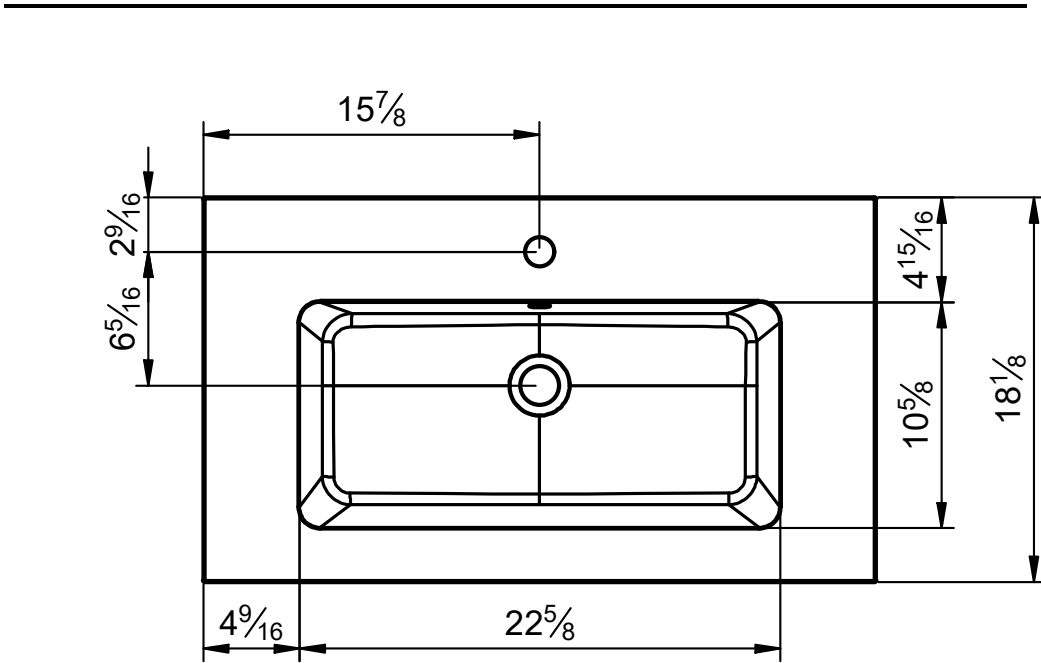

Material: Mineral marble  
 Finish: Matt  
 Bowl depth: 5,5 in  
 Thickness: 0,6 in  
 Bowl width:

	19,2 in	23,2 in
1s centrado	24 in	32 / 40 / 48 / 80 in
1s R/L hand	40 in / 48 in	48 in / 56 in / 64 in
Twin	48 in	56 in / 64 in

Matériel: Charge minéral  
 Finition: Mat  
 Prof. vasque: 5,5 in  
 Épaisseur: 0,6 in  
 Largeur vasque:

	19,2 in	23,2 in
1v centrée	24 in	32 / 40 / 48 / 80 in
1v déplacée	40 in / 48 in	48 in / 56 in / 64 in
Double vasque	48 in	56 in / 64 in

Materiale: Carica minerale  
 Finitura: Opaco  
 Prof. vasca: 5,5 in  
 Spessore: 0,6 in  
 Largh. vasca:

	19,2 in	23,2 in
1v centrata	24 in	32 / 40 / 48 / 80 in
1v decentrata	40 in / 48 in	48 in / 56 in / 64 in
2 vasche	48 in	56 in / 64 in

24 in

28 in

32 in

40 in

40 L

40 R

48 1s

48 2s