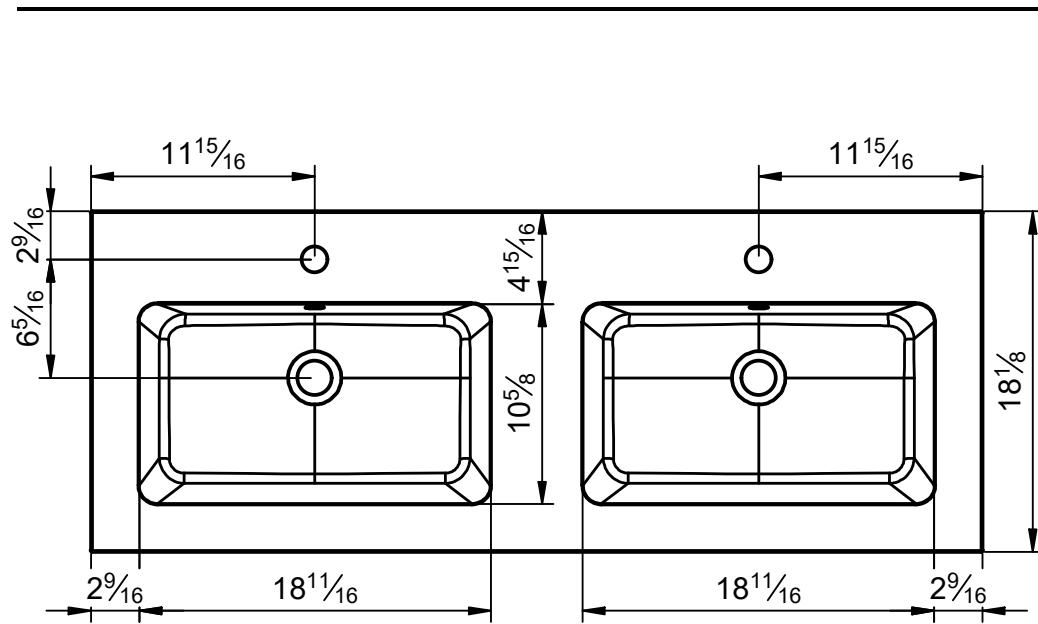

Material: Mineral marble  
 Finish: Matt  
 Bowl depth: 5,5 in  
 Thickness: 0,6 in  
 Bowl width:

	19,2 in	23,2 in
1s centrado	24 in	32 / 40 / 48 / 80 in
1s R/L hand	40 in / 48 in	48 in / 56 in / 64 in
Twin	48 in	56 in / 64 in

Matériel: Charge minéral  
 Finition: Mat  
 Prof. vasque: 5,5 in  
 Épaisseur: 0,6 in  
 Largeur vasque:

	19,2 in	23,2 in
1v centrée	24 in	32 / 40 / 48 / 80 in
1v déplacée	40 in / 48 in	48 in / 56 in / 64 in
Double vasque	48 in	56 in / 64 in

Materiale: Carica minerale  
 Finitura: Opaco  
 Prof. vasca: 5,5 in  
 Spessore: 0,6 in  
 Largh. vasca:

	19,2 in	23,2 in
1v centrata	24 in	32 / 40 / 48 / 80 in
1v decentrata	40 in / 48 in	48 in / 56 in / 64 in
2 vasche	48 in	56 in / 64 in

24 in

28 in

32 in

40 in

40 L

40 R

48 1s

48 2s