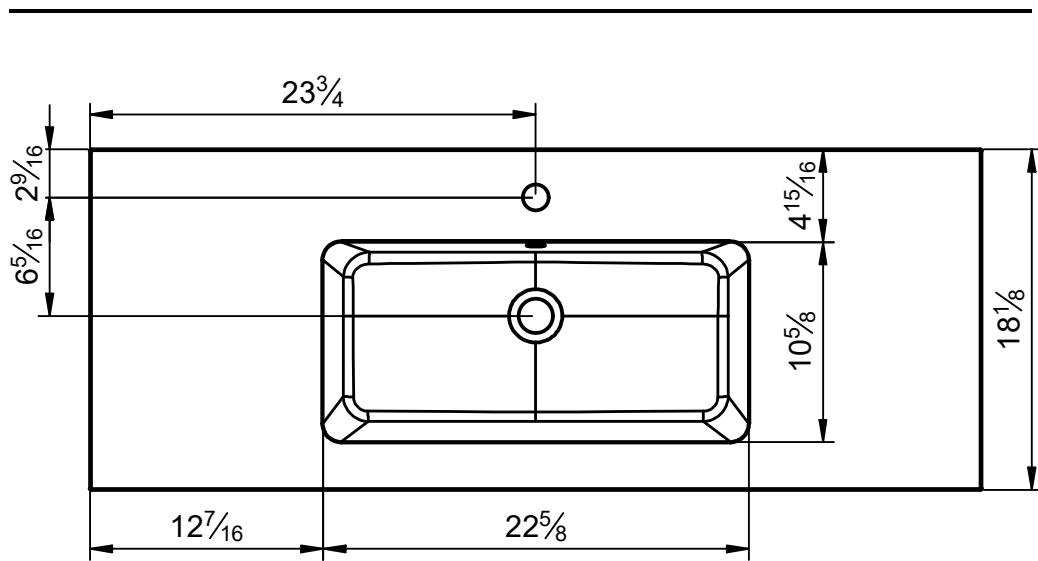

Material: Mineral marble  
 Finish: Matt  
 Bowl depth: 5,5 in  
 Thickness: 0,6 in  
 Bowl width:

	19,2 in	23,2 in
1s centrado	24 in	32 / 40 / 48 / 80 in
1s R/L hand	40 in / 48 in	48 in / 56 in / 64 in
Twin	48 in	56 in / 64 in

Matériel: Charge minéral  
 Finition: Mat  
 Prof. vasque: 5,5 in  
 Épaisseur: 0,6 in  
 Largeur vasque:

	19,2 in	23,2 in
1v centrée	24 in	32 / 40 / 48 / 80 in
1v déplacée	40 in / 48 in	48 in / 56 in / 64 in
Double vasque	48 in	56 in / 64 in

Materiale: Carica minerale  
 Finitura: Opaco  
 Prof. vasca: 5,5 in  
 Spessore: 0,6 in  
 Largh. vasca:

	19,2 in	23,2 in
1v centrata	24 in	32 / 40 / 48 / 80 in
1v decentrata	40 in / 48 in	48 in / 56 in / 64 in
2 vasche	48 in	56 in / 64 in

24 in

28 in

32 in

40 in

40 L

40 R

48 1s

48 2s