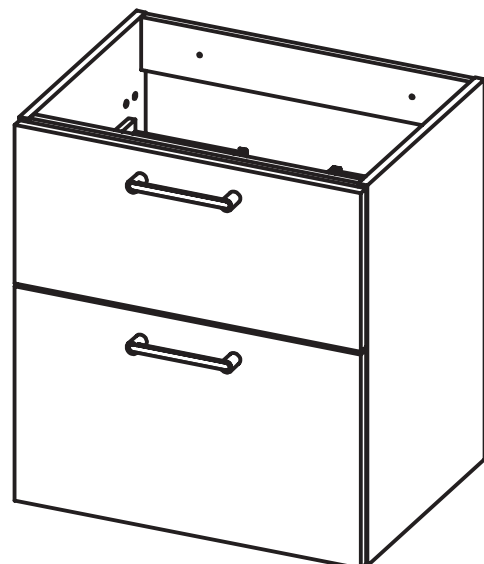

Mueble 2 cajones / 2 drawers vanity · 24