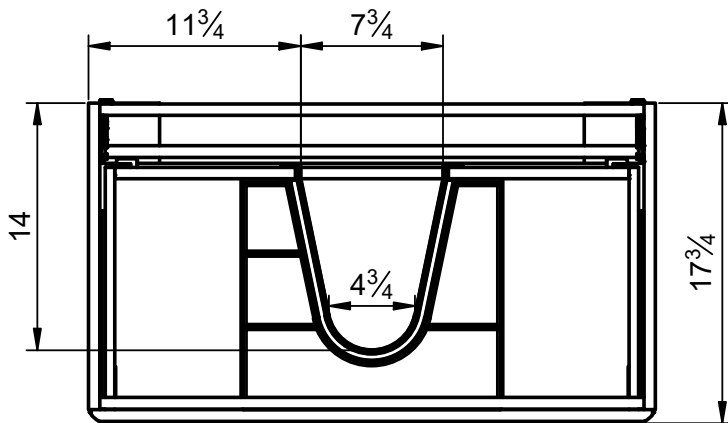

Mueble 2 cajones / 2 drawers vanity · 32