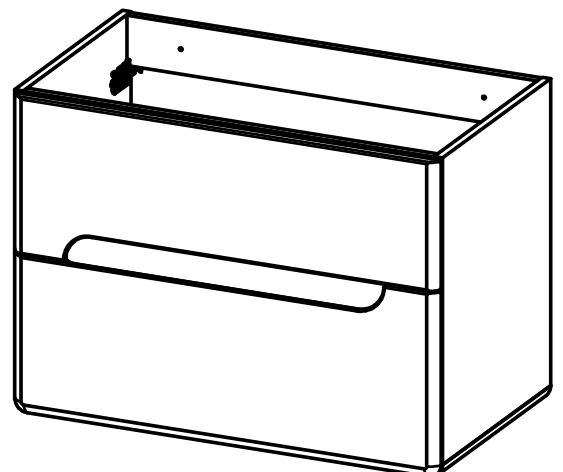

Mueble 2 cajones / 2 drawers vanity · 32