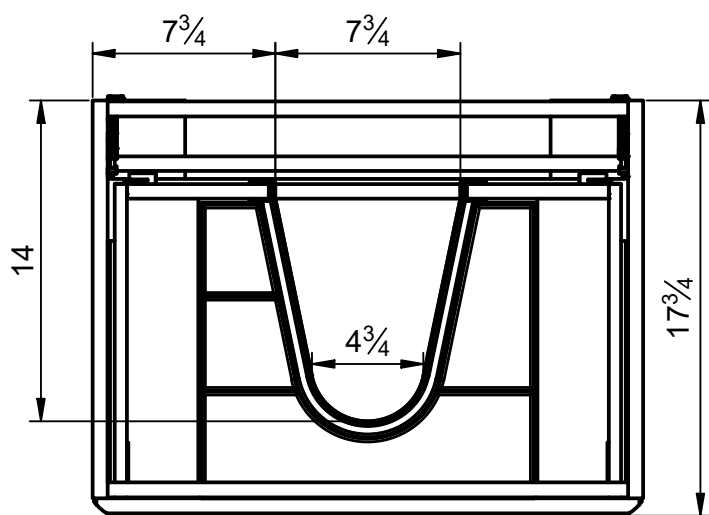

Mueble 2 cajones / 2 drawers vanity · 24