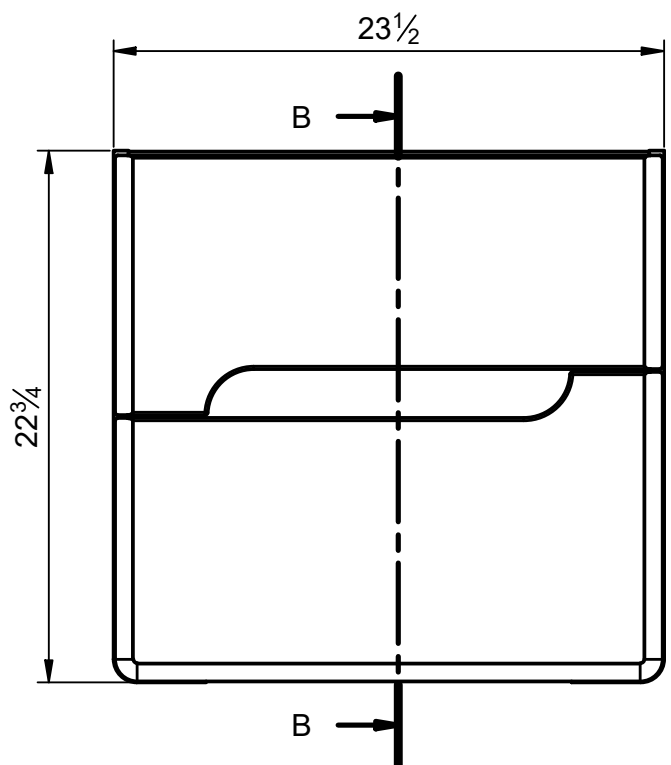

Mueble 2 cajones / 2 drawers vanity · 24