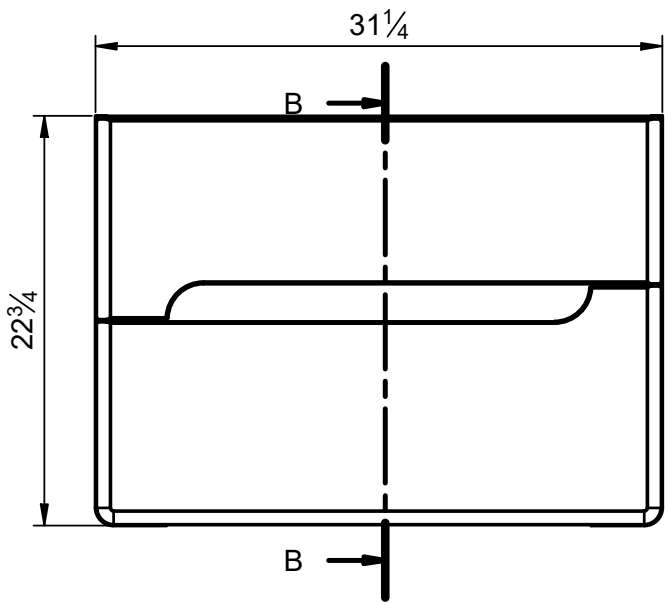

Mueble 2 cajones / 2 drawers vanity · 32