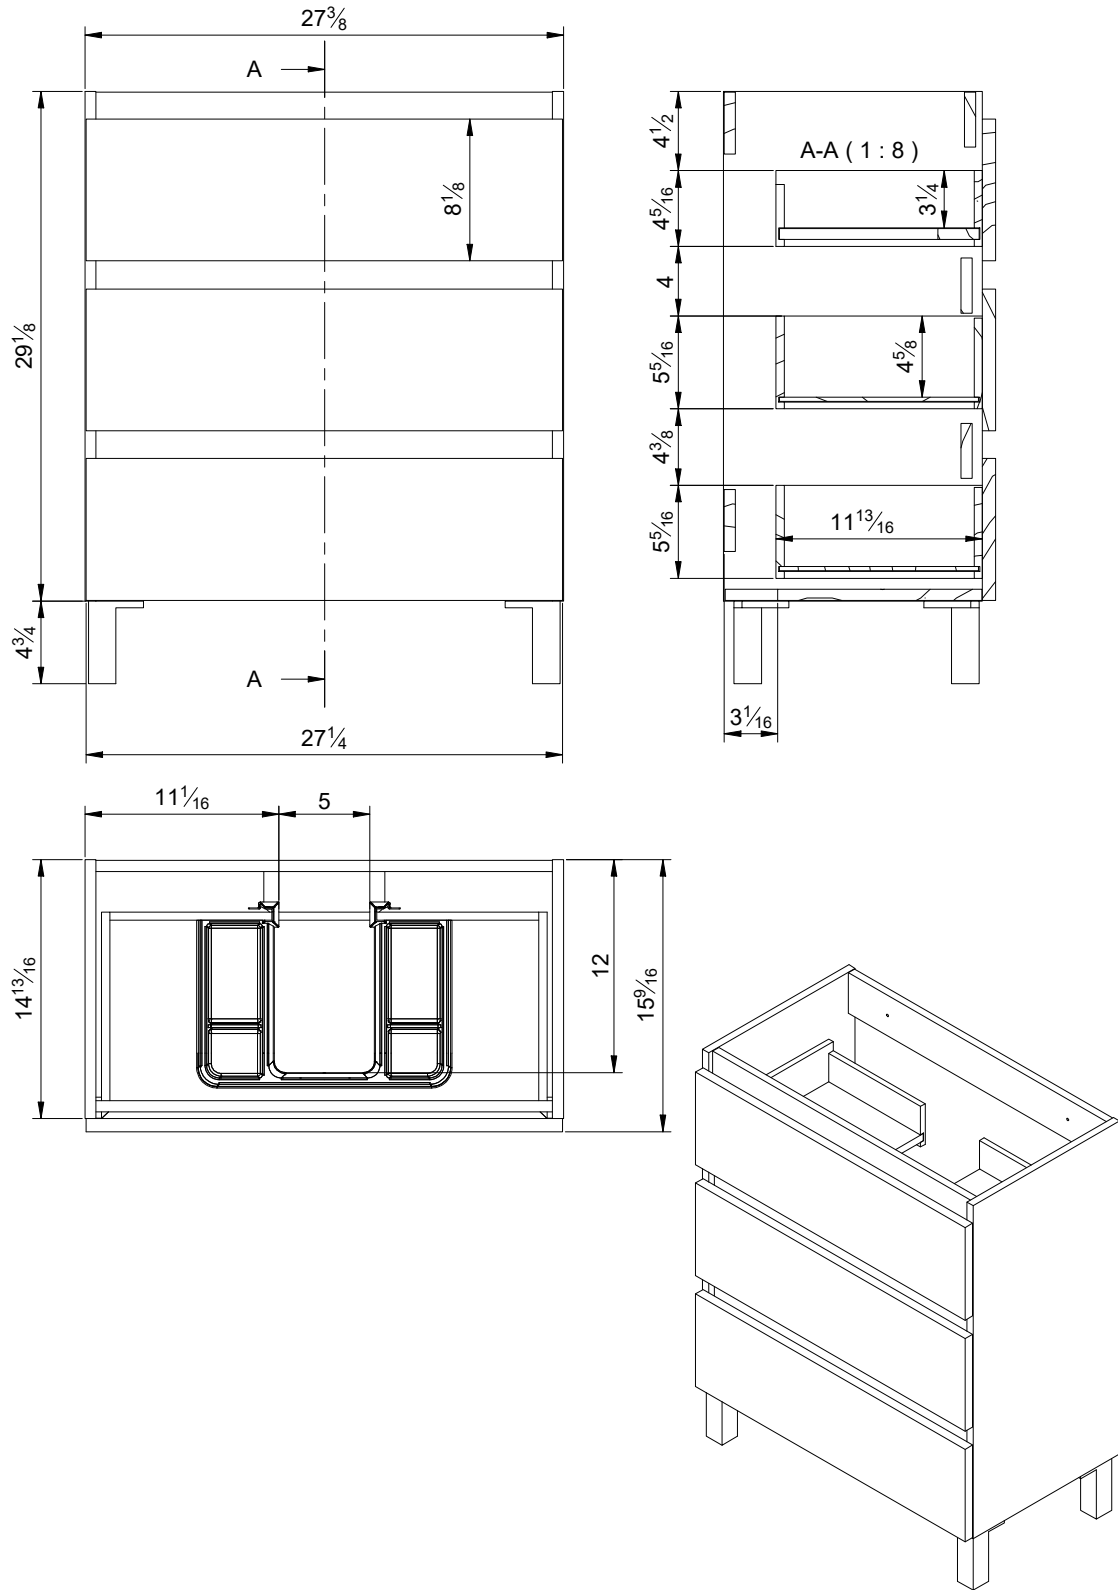

Sides: 16mm laminate particle board  
Fronts: 19mm MDF (lacquered)  
19mm particle board (laminated)  
Finish: Matt lacquered and laminates  
Hanger: Scarpi 4  
Legs: ABS

Lato: Realizzato in pannello di particelle da 16 mm  
Frontale: MDF da 19mm (laccato)  
Pannello di particelle da 19mm (laminato)  
Finitura: Laccato opaco e laminato  
Gancio: Scarpi 4  
Piedini: ABS

Mueble 40cm · 1 puerta / Vanity · 1 door · 16

Mueble 2 cajones / 2 drawers vanity · 20

Mueble 2 cajones / 2 drawers vanity · 24

Mueble 2 cajones / 2 drawers vanity · 28

Mueble 2 cajones / 2 drawers vanity · 32

Mueble 3 cajones / 3 drawers vanity · 20

Mueble 3 cajones / 3 drawers vanity · 24

Mueble 3 cajones / 3 drawers vanity · 28

Mueble 2 cajones / 2 drawers vanity · 32

B-B ( 1 : 10 )