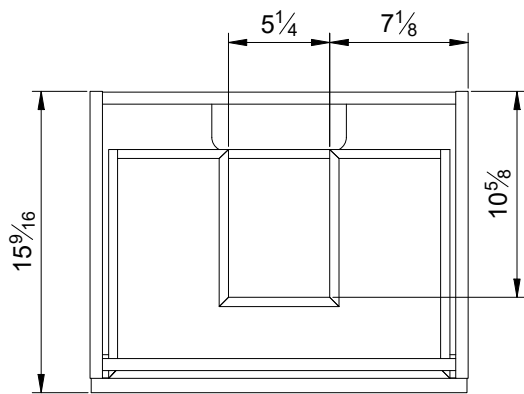

Mueble 3 cajones / 3 drawers vanity · 20