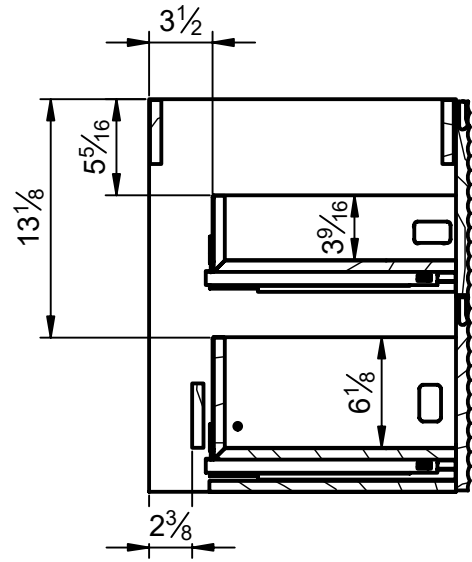

Mueble 2 cajones / 2 drawers vanity · 24

Mueble 2 cajones / 2 drawers vanity · 28

Mueble 2 cajones / 2 drawers vanity · 32

Mueble 2 cajones / 2 drawers vanity · 40

B-B ( 1 : 10 )

Mueble 2 cajones / 2 drawers vanity · 40 R

B-B ( 1 : 10 )

Mueble 2 cajones / 2 drawers vanity -40 L

B-B ( 1 : 10 )

Mueble 2 cajones / 2 drawers vanity · 48 2Drw 1s

Mueble 2 cajones / 2 drawers vanity · 48 2Drw 2s

Mueble 2 cajones / 2 drawers vanity · 48 2Drw R