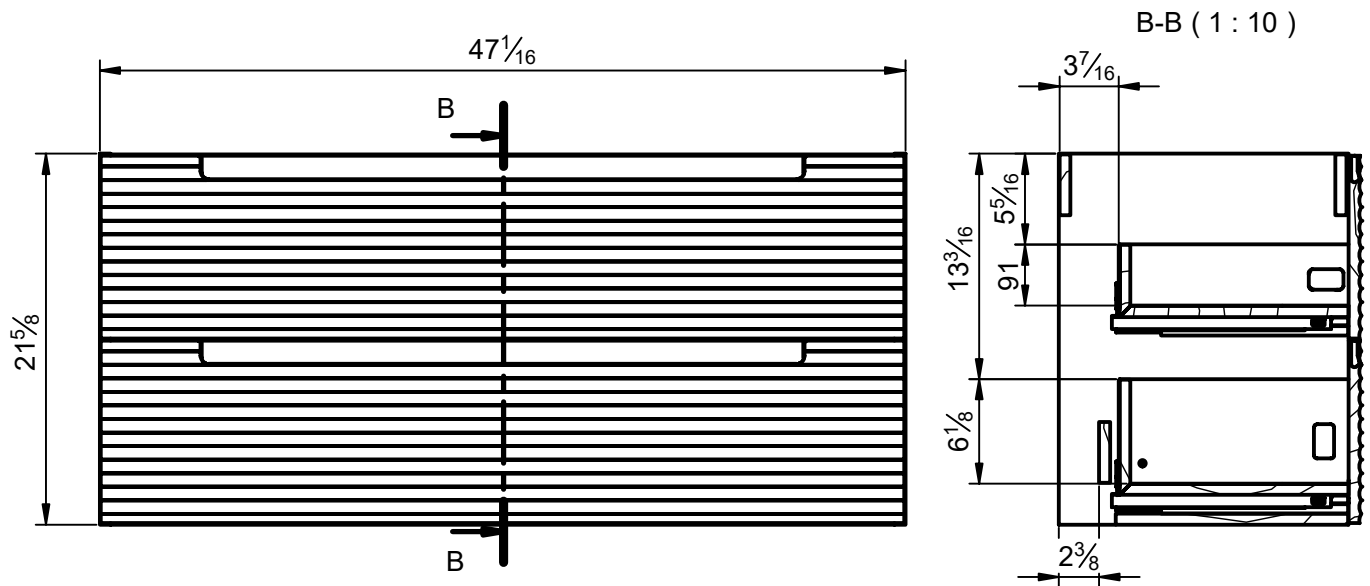

Mueble 2 cajones / 2 drawers vanity · 48 2Drw L