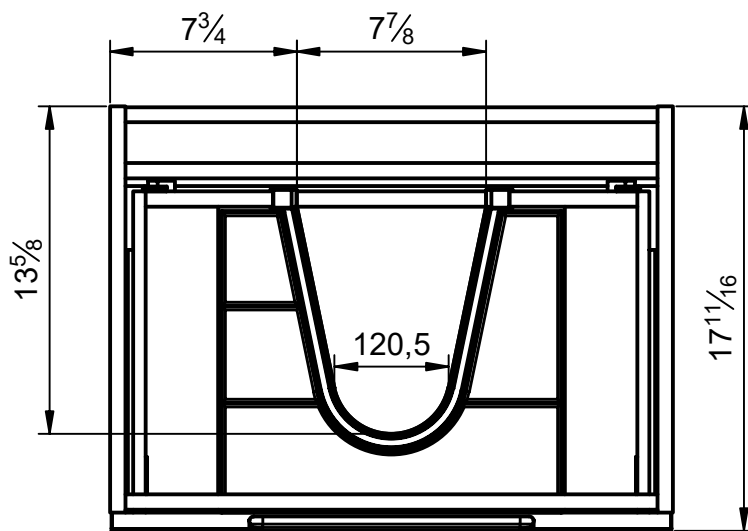

Mueble 2 cajones / 2 drawers vanity · 24