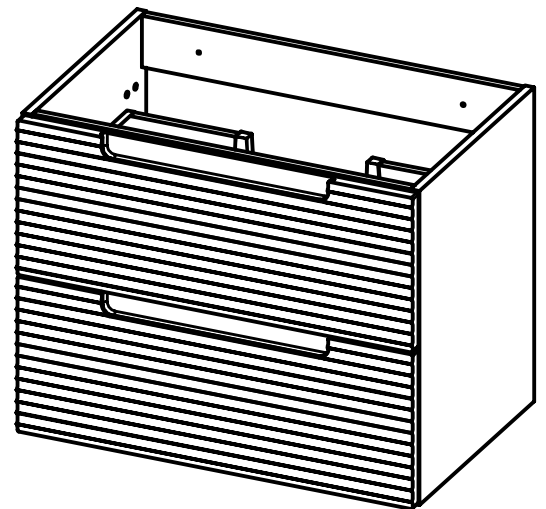

Mueble 2 cajones / 2 drawers vanity · 28