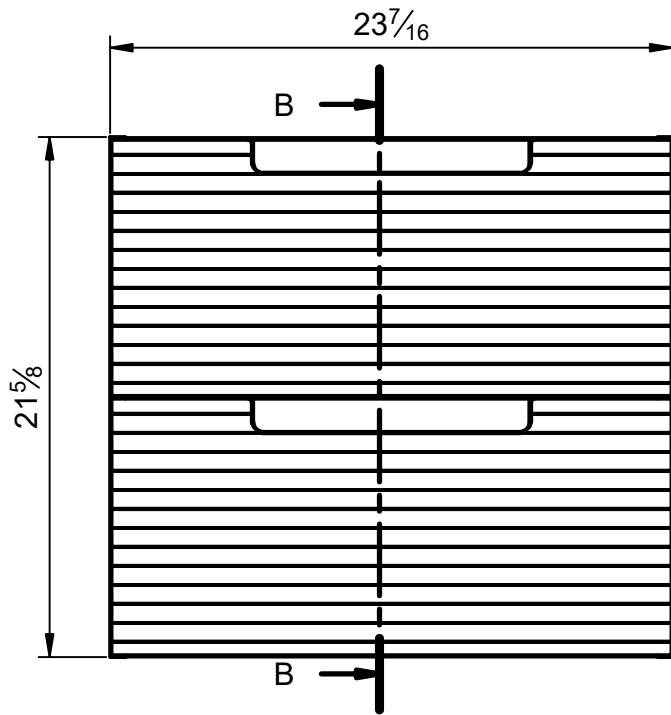

Mueble 2 cajones / 2 drawers vanity · 24