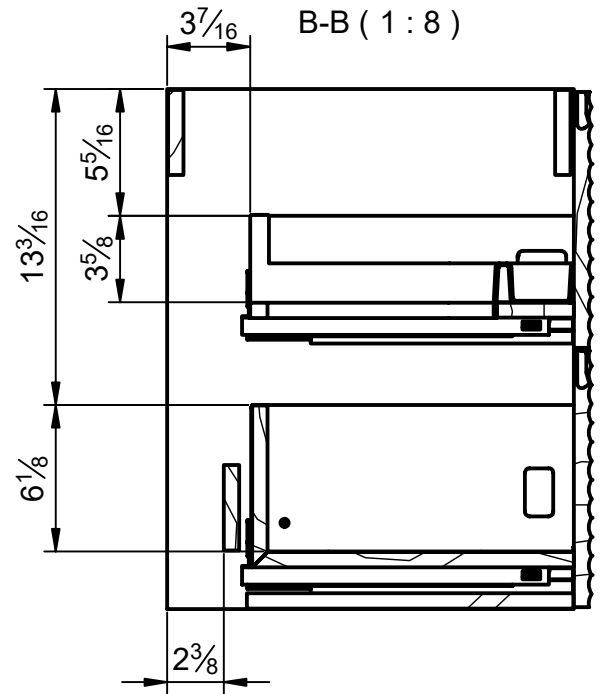

Mueble 2 cajones / 2 drawers vanity · 24