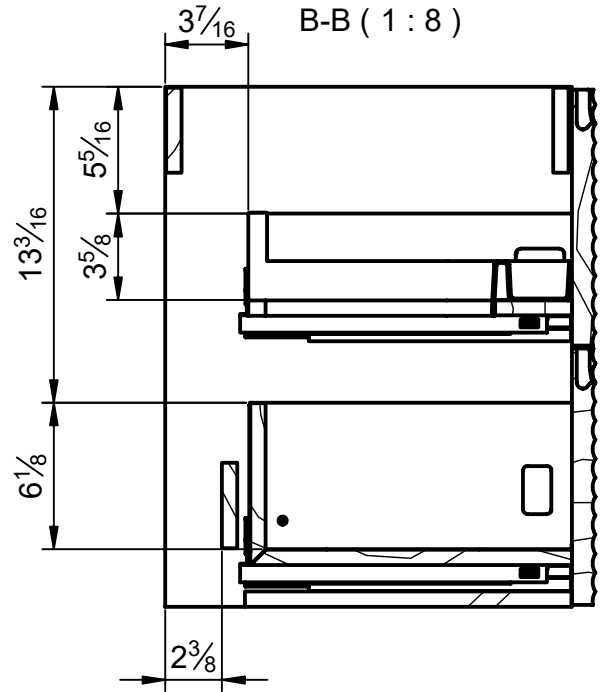

Mueble 2 cajones / 2 drawers vanity · 28