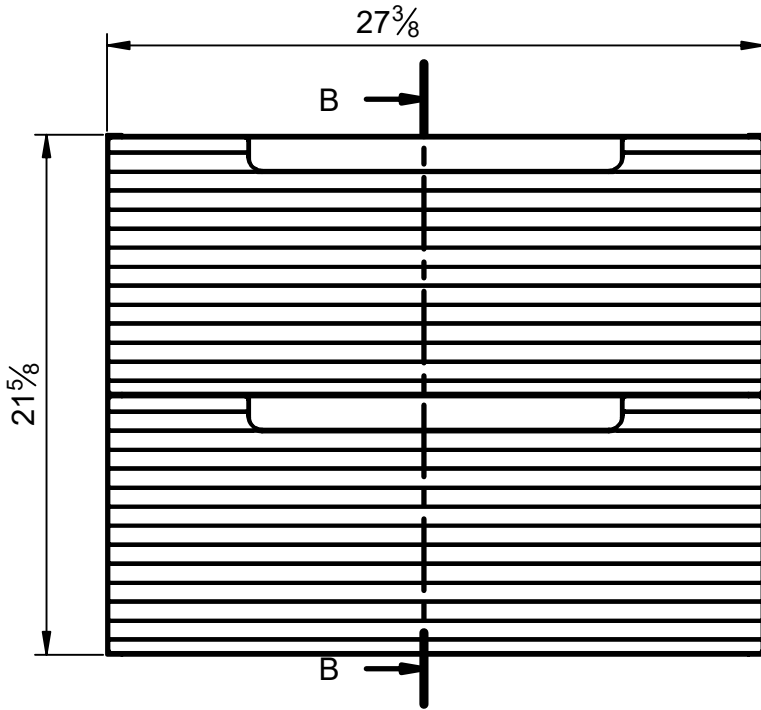

Mueble 2 cajones / 2 drawers vanity · 28