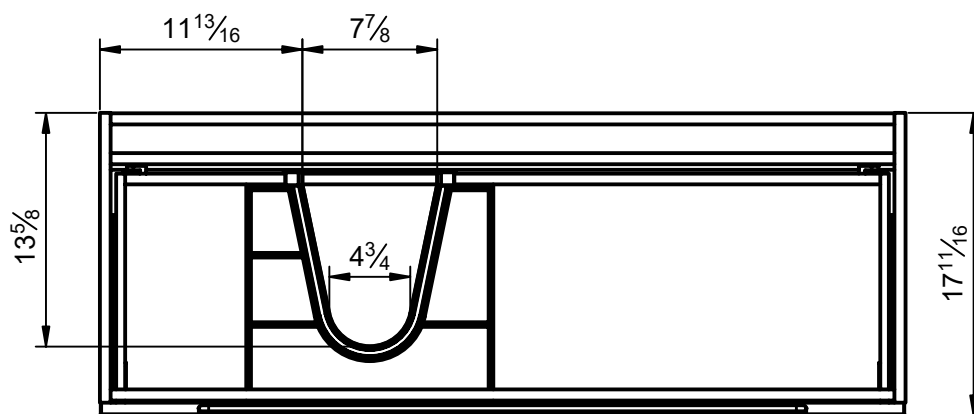

Mueble 2 cajones / 2 drawers vanity · 48 2Drw L