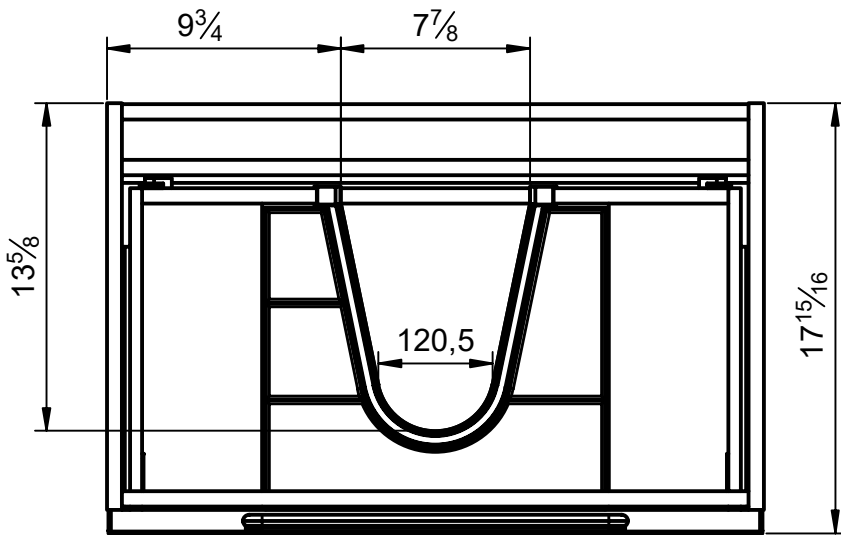

Mueble 2 cajones / 2 drawers vanity · 28