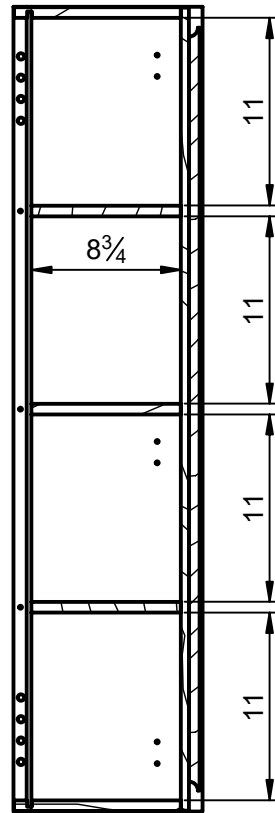

Columna / Tall unit

B-B (1:10)

REVERSIBLE