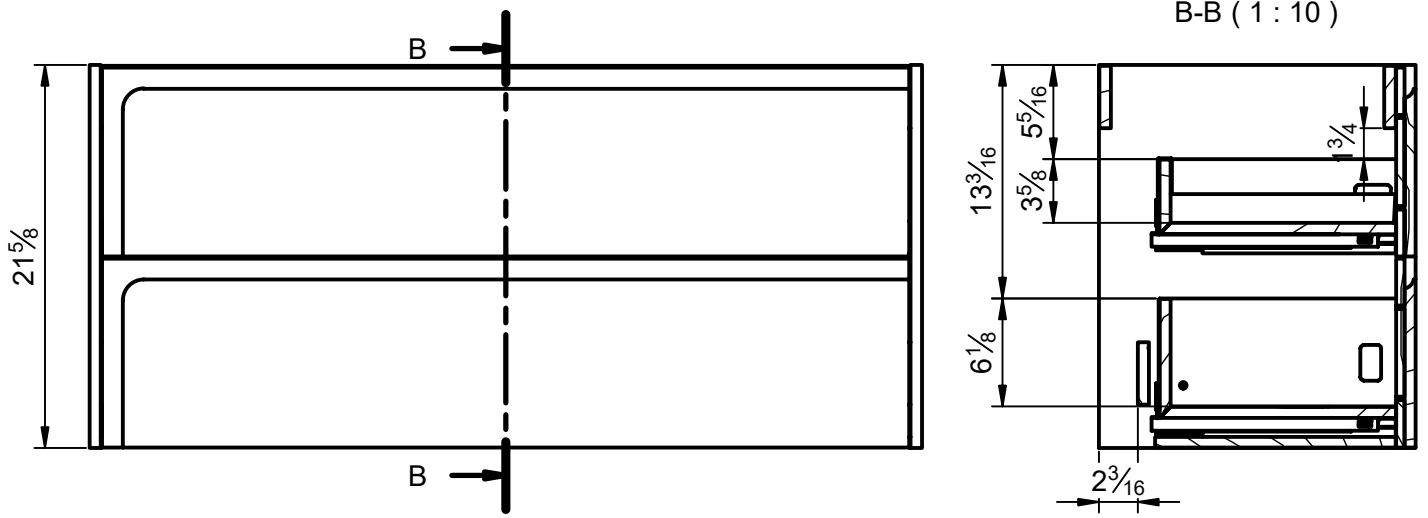

Mueble 2 cajones / 2 drawers vanity · 48 2Drw R