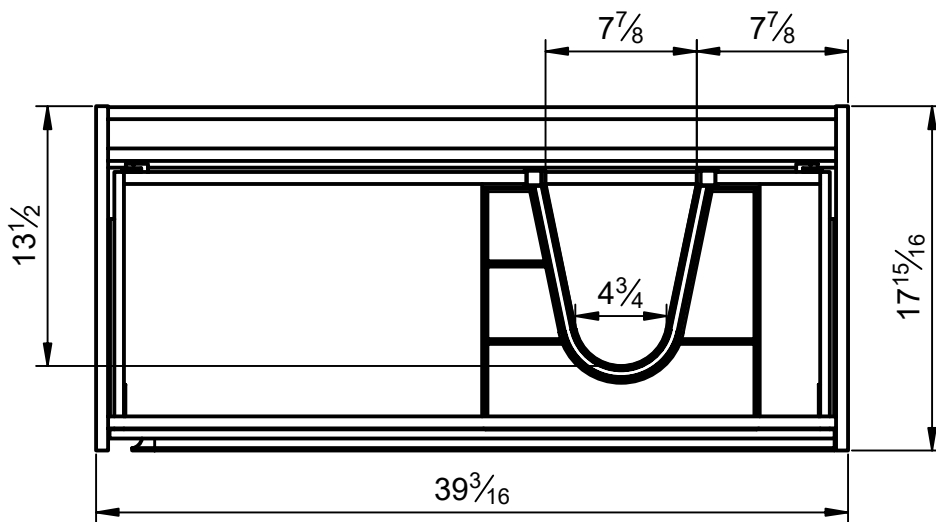

Mueble 2 cajones / 2 drawers vanity · 24

B-B (1 : 8)

Mueble 2 cajones / 2 drawers vanity · 32

Mueble 2 cajones / 2 drawers vanity · 40

B-B (1 : 10)

Mueble 2 cajones / 2 drawers vanity · 40 R

Mueble 2 cajones / 2 drawers vanity · 40 L