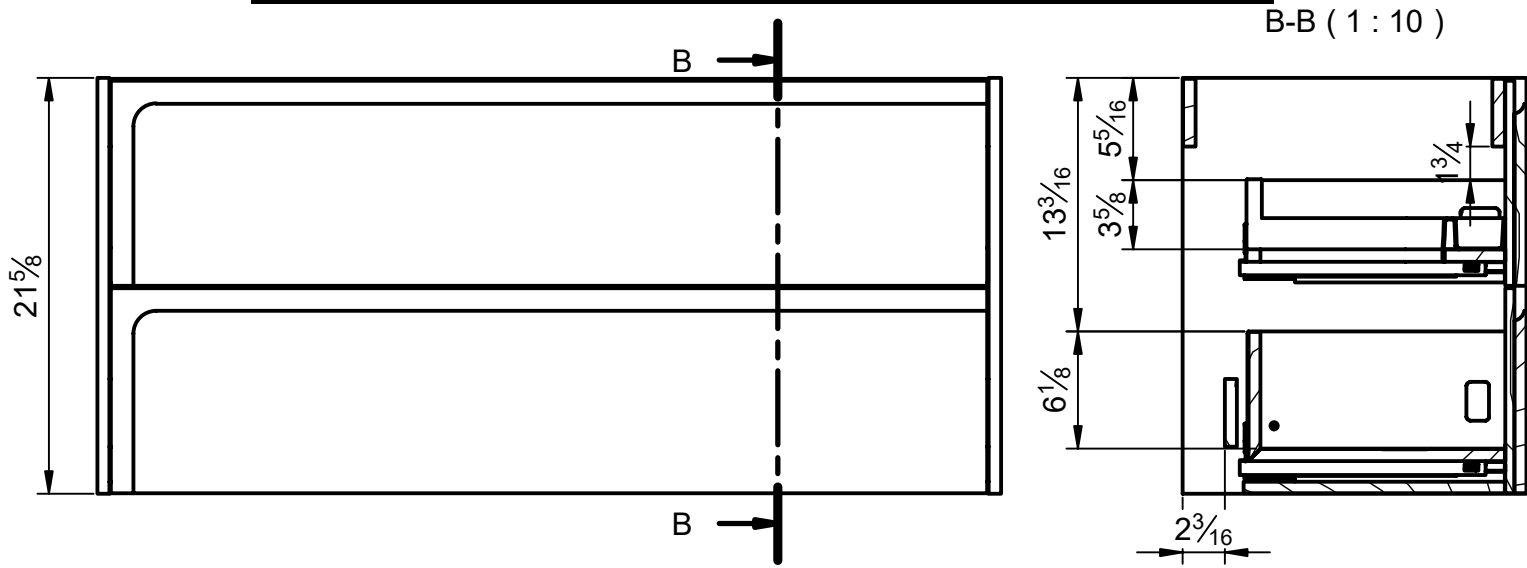

Mueble 2 cajones / 2 drawers vanity · 48 2Drw 2s.