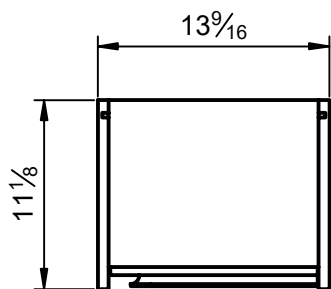

Columna / Tall unit

B-B (1:10)

REVERSIBLE