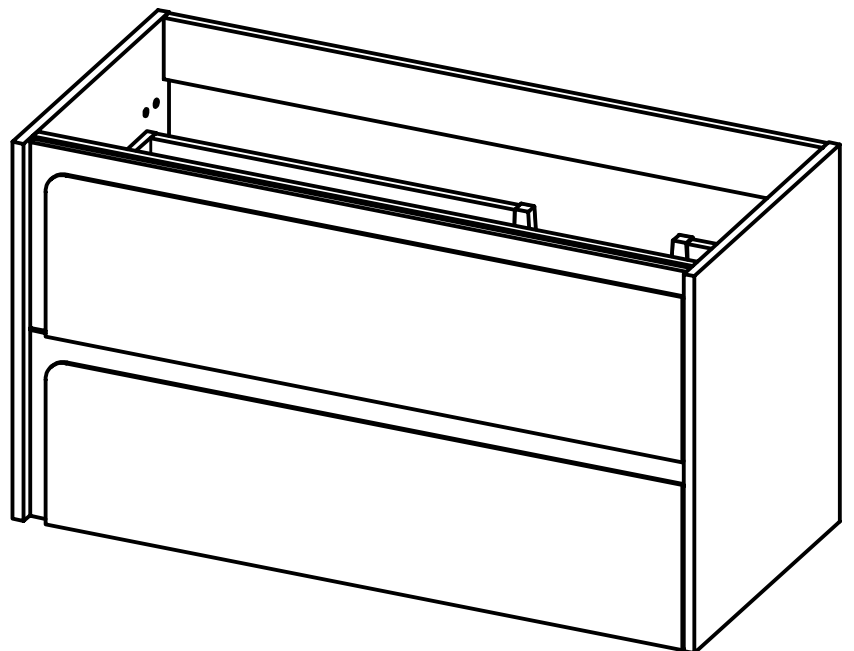

Mueble 2 cajones / 2 drawers vanity · 24

B-B (1 : 8)

Mueble 2 cajones / 2 drawers vanity · 32

Mueble 2 cajones / 2 drawers vanity · 40

B-B (1 : 10)

Mueble 2 cajones / 2 drawers vanity · 40 R

Mueble 2 cajones / 2 drawers vanity · 40 L