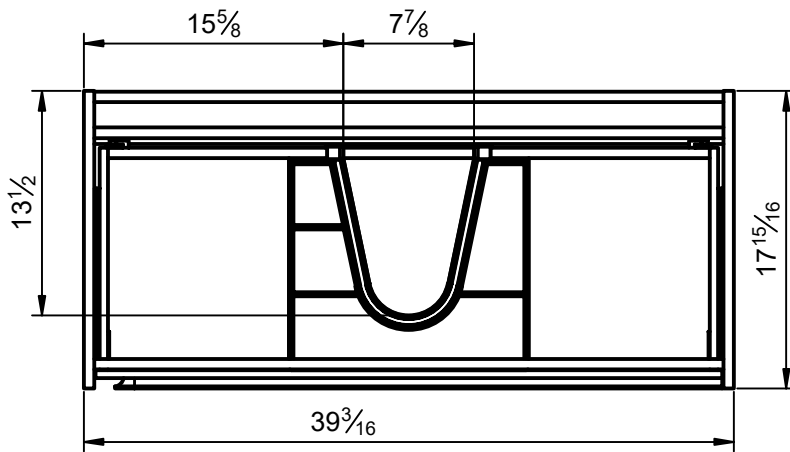

Mueble 2 cajones / 2 drawers vanity · 24

B-B (1 : 8)

Mueble 2 cajones / 2 drawers vanity · 32

Mueble 2 cajones / 2 drawers vanity · 40

B-B (1 : 10)

Mueble 2 cajones / 2 drawers vanity · 40 R

Mueble 2 cajones / 2 drawers vanity · 40 L