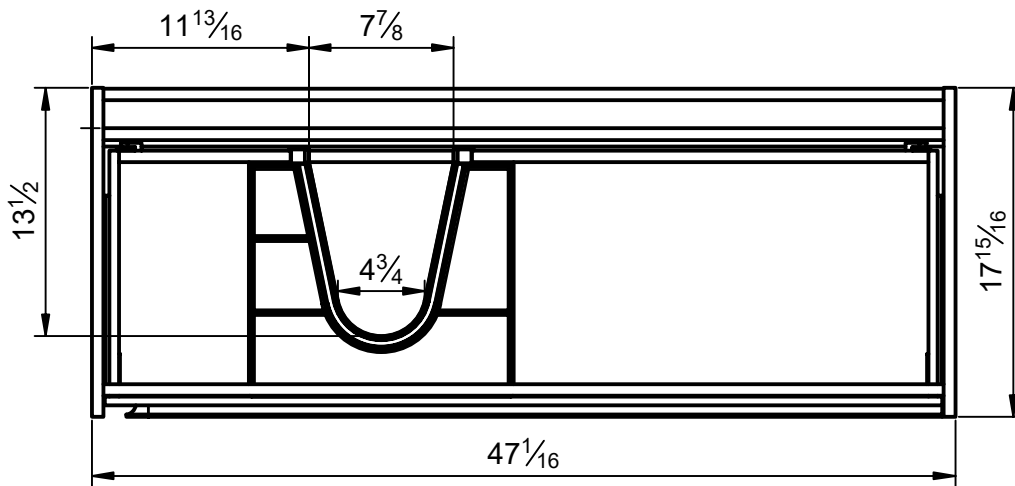

Mueble 2 cajones / 2 drawers vanity · 48 2Drw 1s.

Mueble 2 cajones / 2 drawers vanity · 48 2Drw 2s.

Mueble 2 cajones / 2 drawers vanity · 48 2Drw R

Mueble 2 cajones / 2 drawers vanity - 48 2Drw L

Columna / Tall unit