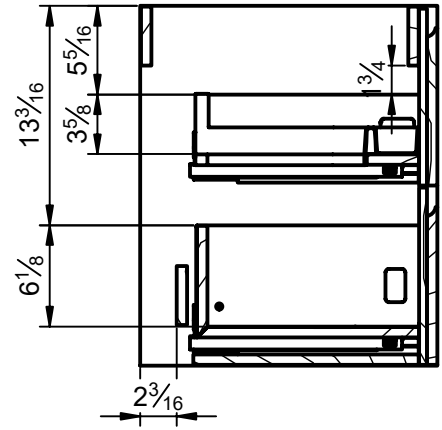

Mueble 2 cajones / 2 drawers vanity · 24

B-B (1 : 8)

Mueble 2 cajones / 2 drawers vanity · 32

Mueble 2 cajones / 2 drawers vanity · 40

B-B (1 : 10)

Mueble 2 cajones / 2 drawers vanity · 40 R

Mueble 2 cajones / 2 drawers vanity · 40 L

Mueble 2 cajones / 2 drawers vanity · 48 2Drw 1s.

Mueble 2 cajones / 2 drawers vanity · 48 2Drw 2s.

Mueble 2 cajones / 2 drawers vanity · 48 2Drw R

Mueble 2 cajones / 2 drawers vanity - 48 2Drw L

Columna / Tall unit