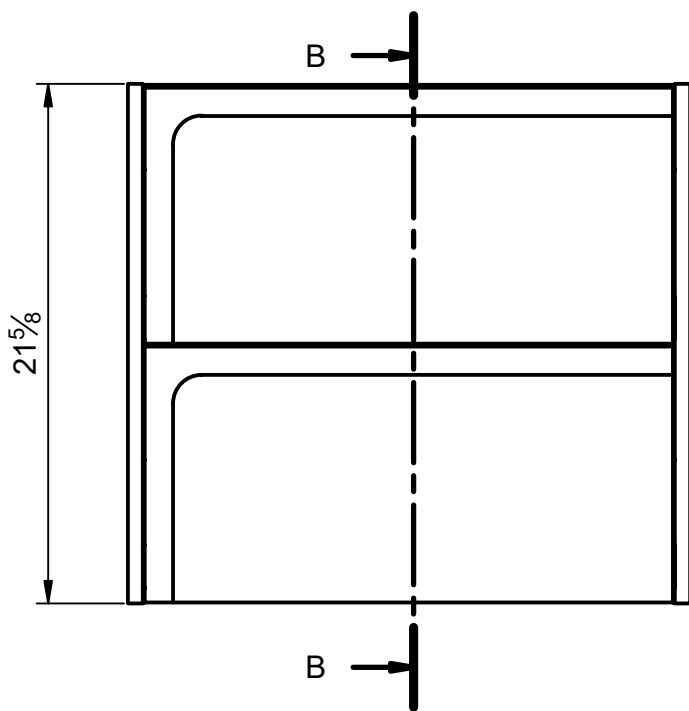

Mueble 2 cajones / 2 drawers vanity · 24