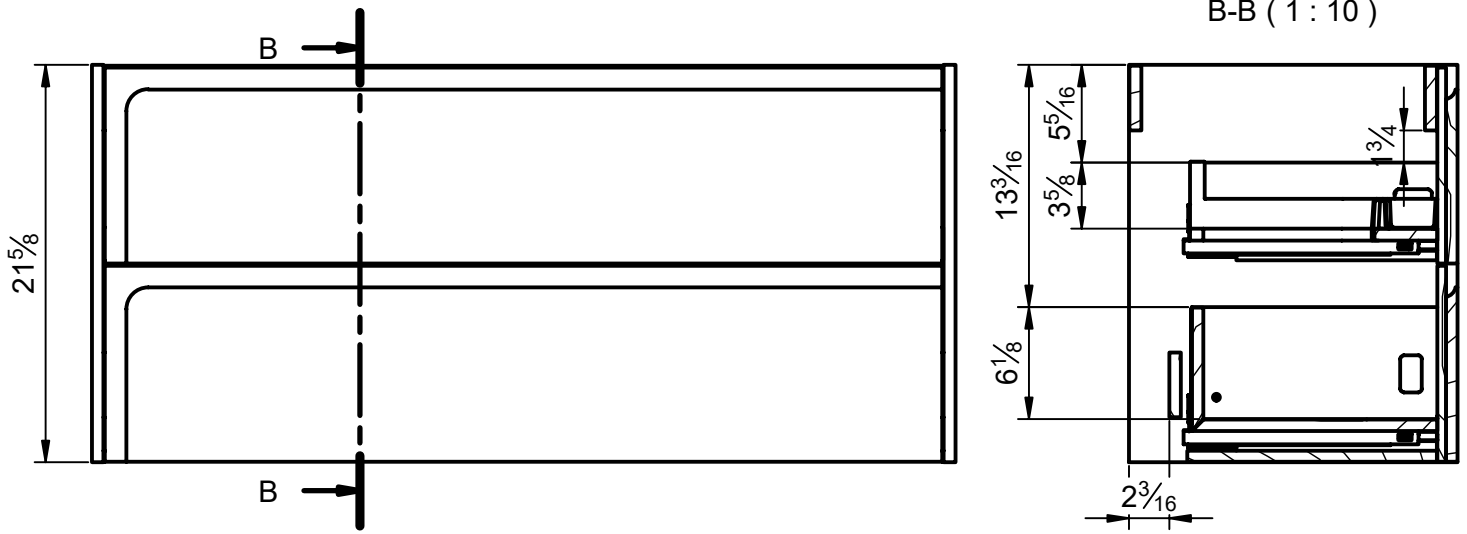

Mueble 2 cajones / 2 drawers vanity · 48 2Drw 1s.

Mueble 2 cajones / 2 drawers vanity · 48 2Drw 2s.

Mueble 2 cajones / 2 drawers vanity · 48 2Drw R

Mueble 2 cajones / 2 drawers vanity - 48 2Drw L

Columna / Tall unit