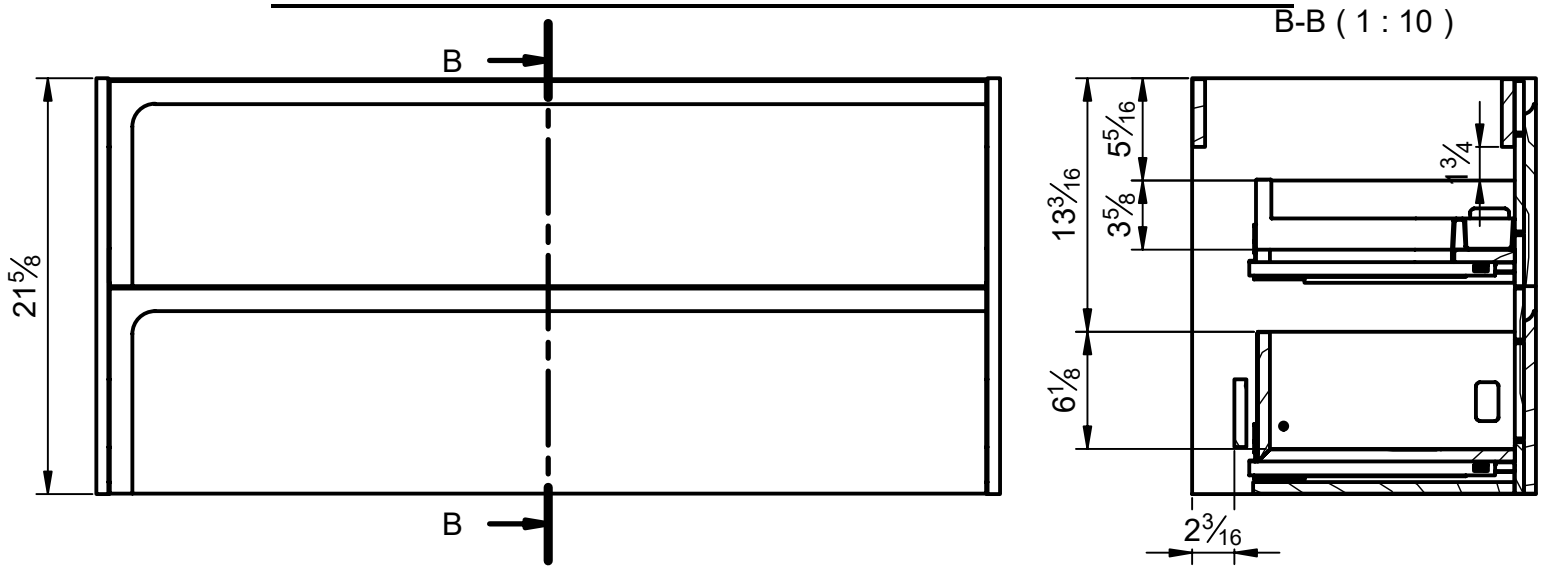

Mueble 2 cajones / 2 drawers vanity · 48 2Drw 1s.