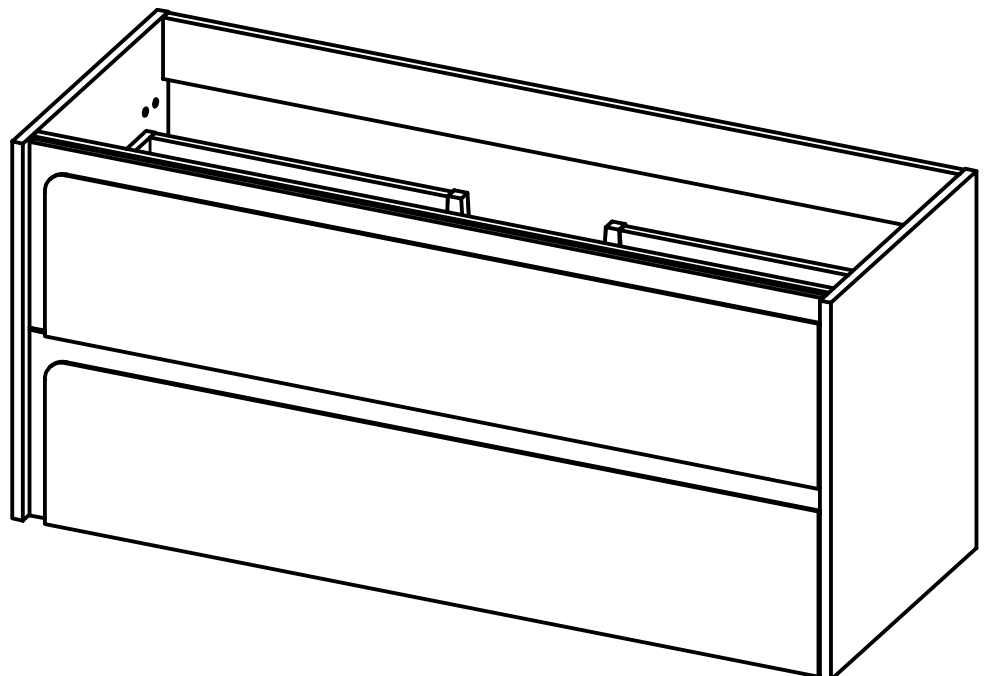

Mueble 2 cajones / 2 drawers vanity · 48 2Drw 1s.