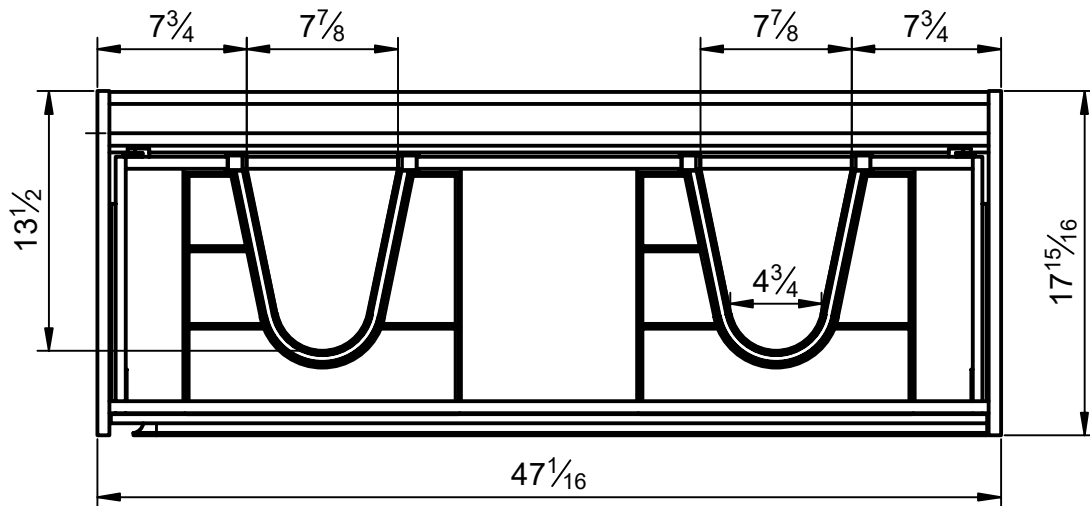

Mueble 2 cajones / 2 drawers vanity · 48 2Drw 2s.