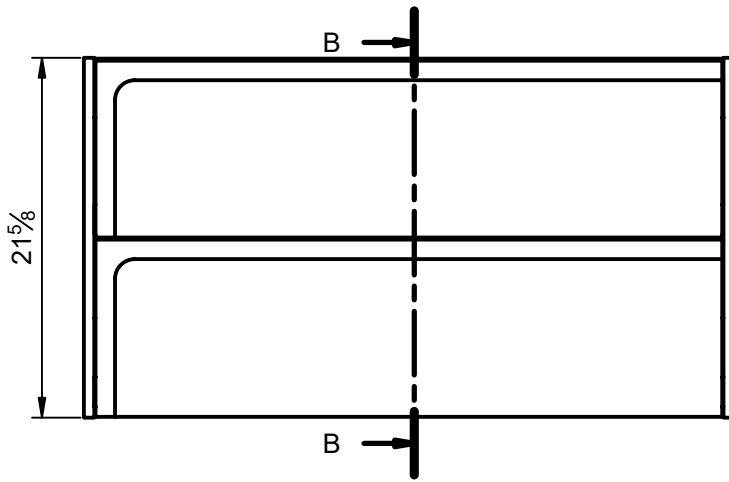

Mueble 2 cajones / 2 drawers vanity · 24

B-B (1 : 8)

Mueble 2 cajones / 2 drawers vanity · 32

Mueble 2 cajones / 2 drawers vanity · 40

B-B (1 : 10)

Mueble 2 cajones / 2 drawers vanity · 40 R

Mueble 2 cajones / 2 drawers vanity · 40 L