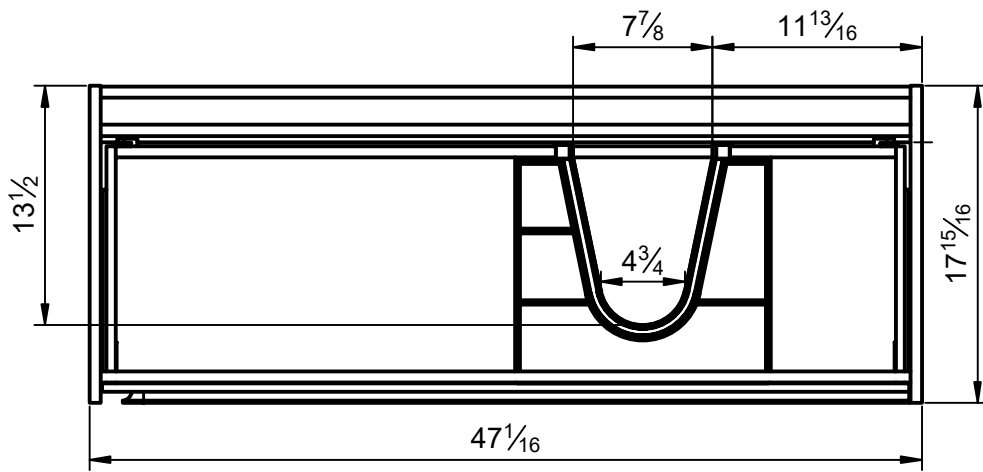

Mueble 2 cajones / 2 drawers vanity · 48 2Drw R