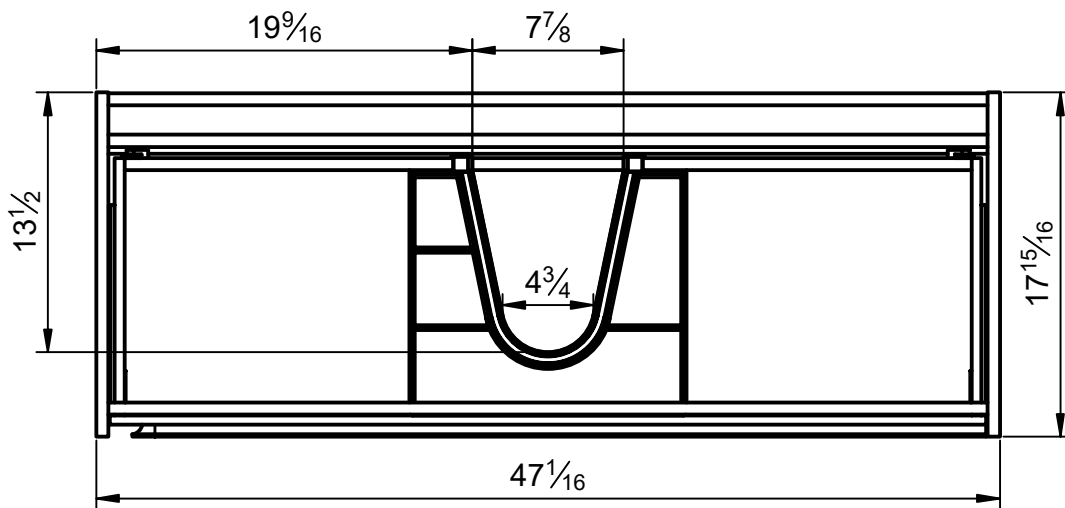

Mueble 2 cajones / 2 drawers vanity · 48 2Drw 1s.