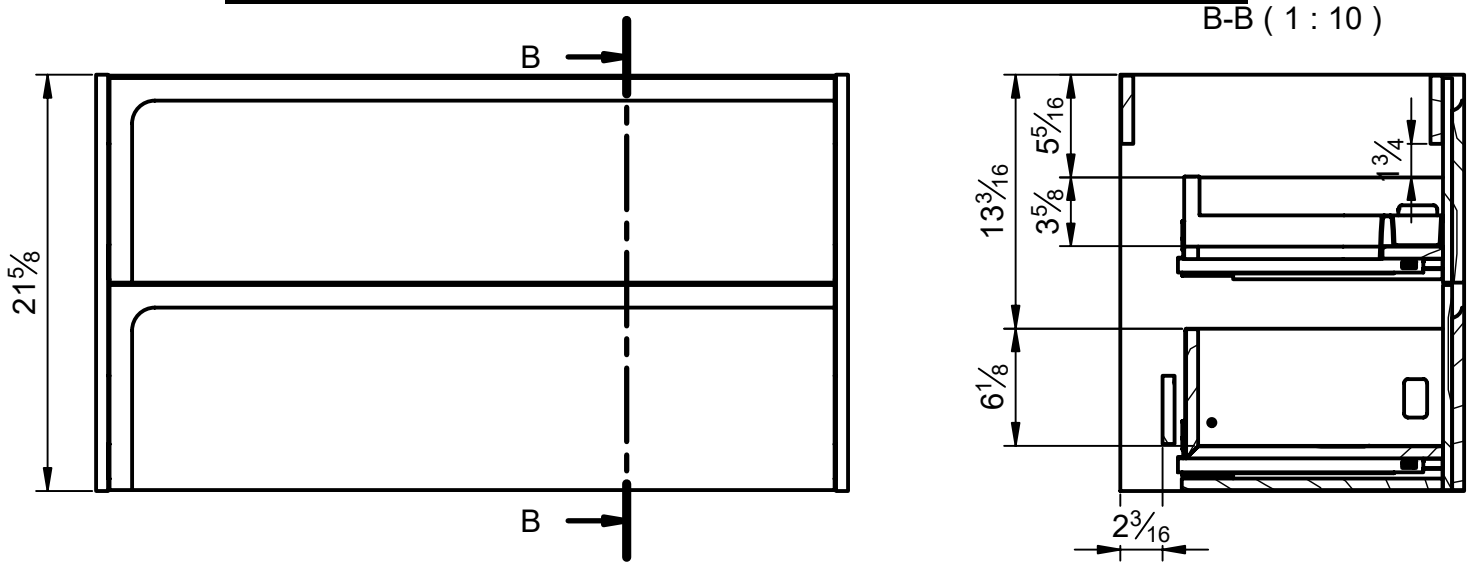

Mueble 2 cajones / 2 drawers vanity · 24

B-B (1 : 8)

Mueble 2 cajones / 2 drawers vanity · 32

Mueble 2 cajones / 2 drawers vanity · 40

B-B (1 : 10)

Mueble 2 cajones / 2 drawers vanity · 40 R

Mueble 2 cajones / 2 drawers vanity · 40 L