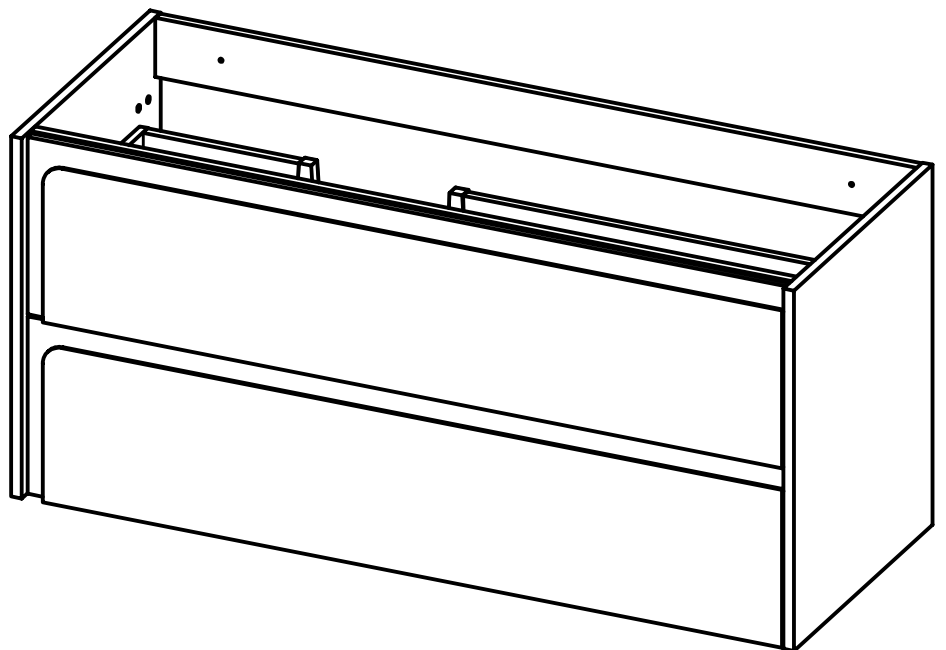

Mueble 2 cajones / 2 drawers vanity · 48 2Drw 1s.

Mueble 2 cajones / 2 drawers vanity · 48 2Drw 2s.

Mueble 2 cajones / 2 drawers vanity · 48 2Drw R

Mueble 2 cajones / 2 drawers vanity - 48 2Drw L

Columna / Tall unit