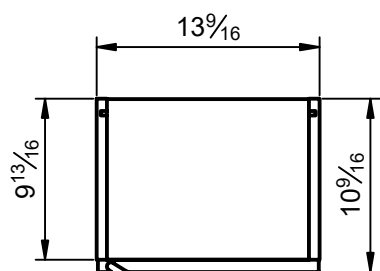

Mueble 1 cajón/1 balda - 1 drawer/1shelf vanity · 48 R

Mueble 1 cajón/1 balda - 1 drawer/1shelf vanity · 48 L

Mueble 2 cajones / 2 drawers vanity · 32

Mueble 2 cajones / 2 drawers vanity · 40

Mueble 2 cajones / 2 drawers vanity · 48

Mueble 2 cajones / 2 drawers vanity · 48 2s / twin

Mueble 2 cajones / 2 drawers vanity · 48 R

Mueble 2 cajones / 2 drawers vanity · 48 L

Columna / Tall unit

B-B (1:10)

REVERSIBLE