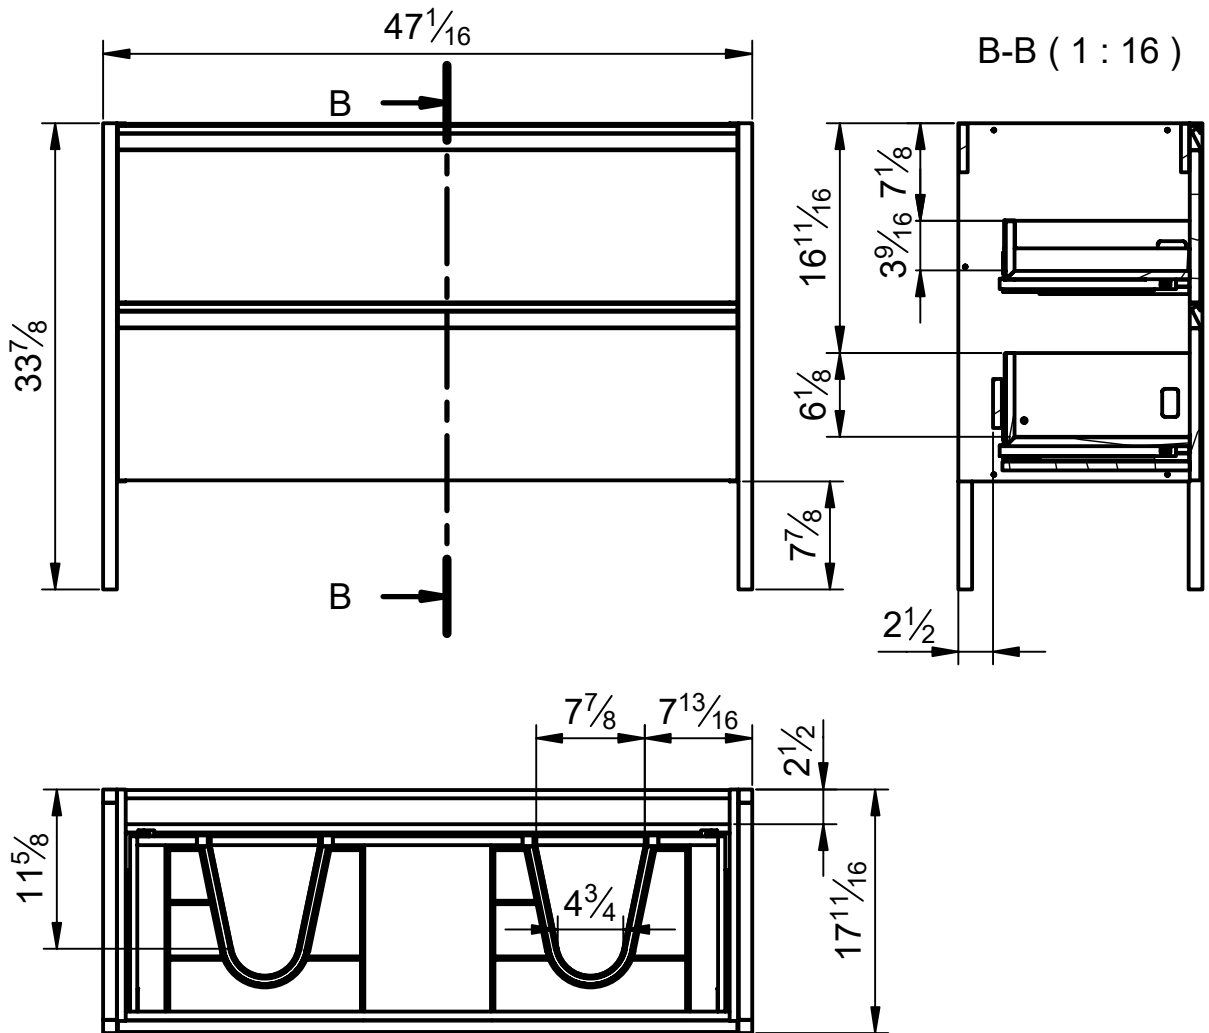

Mueble 1 cajón/1 balda - 1 drawer/1shelf vanity · 48 R

Mueble 1 cajón/1 balda - 1 drawer/1shelf vanity · 48 L

Mueble 2 cajones / 2 drawers vanity · 32

Mueble 2 cajones / 2 drawers vanity · 40

Mueble 2 cajones / 2 drawers vanity · 48

Mueble 2 cajones / 2 drawers vanity · 48 2s / twin

Mueble 2 cajones / 2 drawers vanity · 48 R

Mueble 2 cajones / 2 drawers vanity · 48 L

Columna / Tall unit

B-B (1:10)

REVERSIBLE