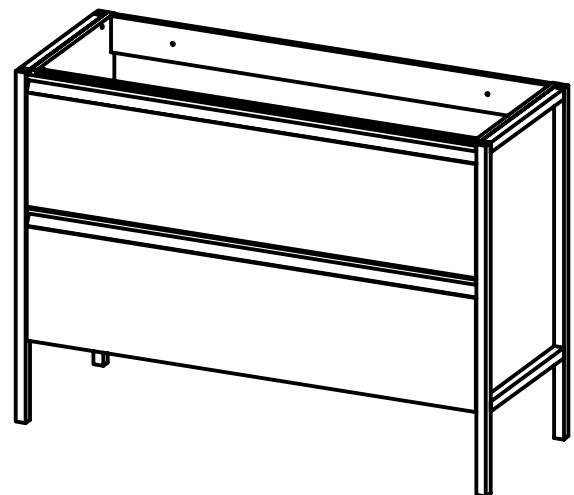

Mueble 1 cajón/1 balda - 1 drawer/1shelf vanity · 32

Mueble 1 cajón/1 balda - 1 drawer/1shelf vanity · 40

Mueble 1 cajón/1 balda - 1 drawer/1shelf vanity · 48

Mueble 1 cajón/1 balda - 1 drawer/1shelf vanity · 48 2s / twin

Mueble 1 cajón/1 balda - 1 drawer/1shelf vanity · 48 R

Mueble 1 cajón/1 balda - 1 drawer/1shelf vanity · 48 L

Mueble 2 cajones / 2 drawers vanity · 32

Mueble 2 cajones / 2 drawers vanity · 40

Mueble 2 cajones / 2 drawers vanity · 48

Mueble 2 cajones / 2 drawers vanity · 48 2s / twin

Mueble 2 cajones / 2 drawers vanity · 48 R

Mueble 2 cajones / 2 drawers vanity · 48 L

Columna / Tall unit

B-B (1:10)

REVERSIBLE