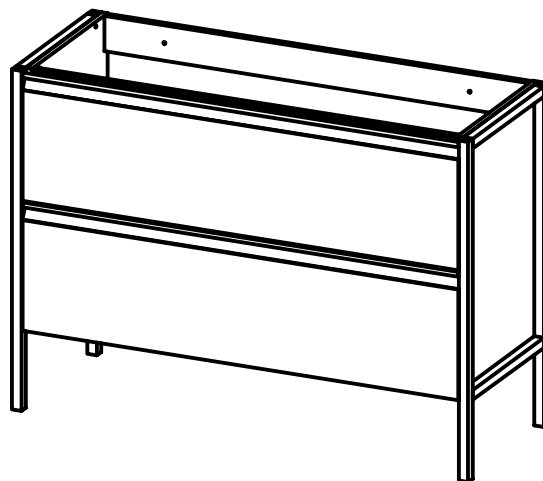

Mueble 1 cajón/1 balda - 1 drawer/1shelf vanity · 32

Mueble 1 cajón/1 balda - 1 drawer/1shelf vanity · 40

Mueble 1 cajón/1 balda - 1 drawer/1shelf vanity · 48

Mueble 1 cajón/1 balda - 1 drawer/1shelf vanity · 48 2s / twin

Mueble 1 cajón/1 balda - 1 drawer/1shelf vanity · 48 R

Mueble 1 cajón/1 balda - 1 drawer/1shelf vanity · 48 L

Mueble 2 cajones / 2 drawers vanity · 32

Mueble 2 cajones / 2 drawers vanity · 40

Mueble 2 cajones / 2 drawers vanity · 48

Mueble 2 cajones / 2 drawers vanity · 48 2s / twin

Mueble 2 cajones / 2 drawers vanity · 48 R

Mueble 2 cajones / 2 drawers vanity · 48 L

Columna / Tall unit

B-B (1:10)

REVERSIBLE