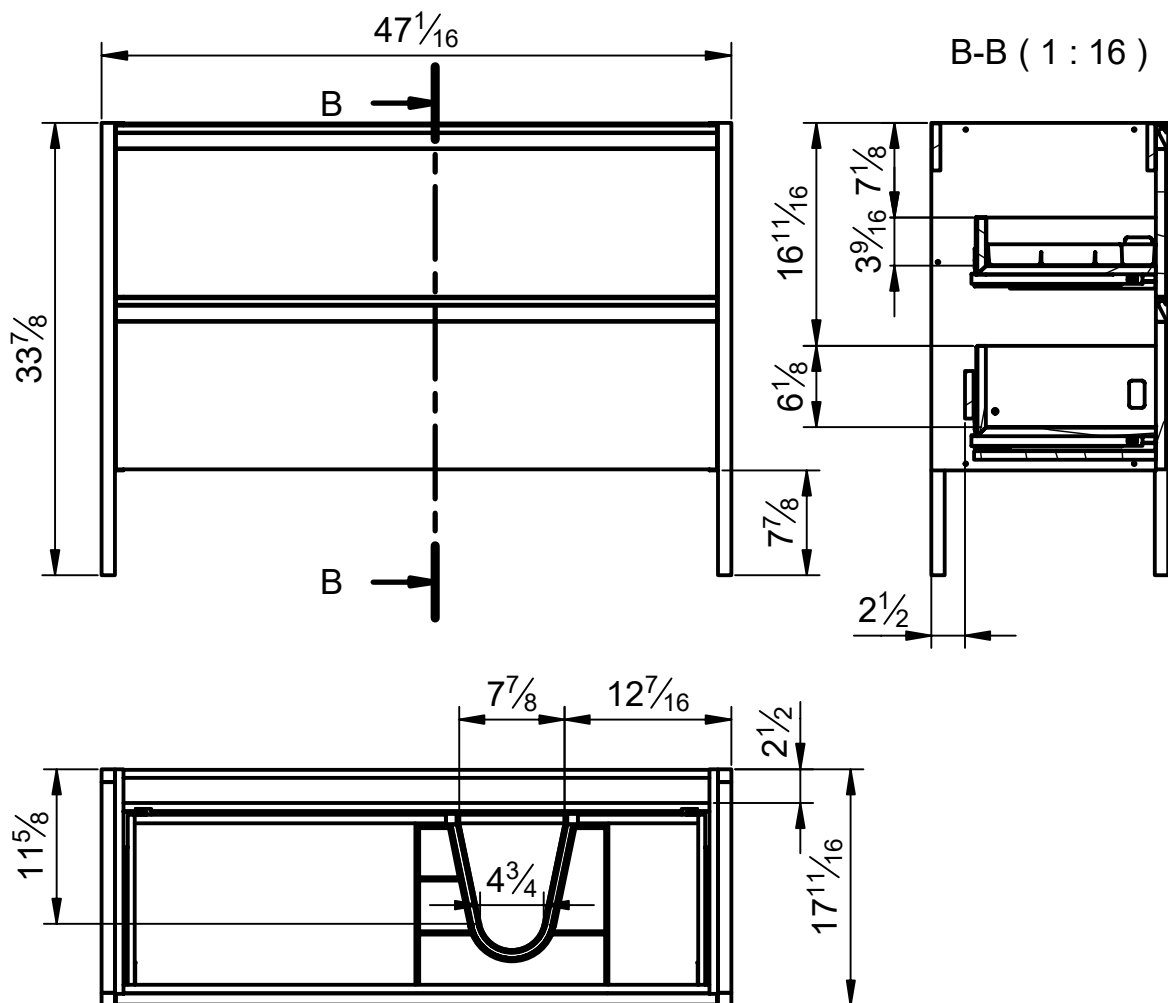

Mueble 1 cajón/1 balda - 1 drawer/1shelf vanity · 48 R

Mueble 1 cajón/1 balda - 1 drawer/1shelf vanity · 48 L

Mueble 2 cajones / 2 drawers vanity · 32

Mueble 2 cajones / 2 drawers vanity · 40

Mueble 2 cajones / 2 drawers vanity · 48

Mueble 2 cajones / 2 drawers vanity · 48 2s / twin

Mueble 2 cajones / 2 drawers vanity · 48 R

Mueble 2 cajones / 2 drawers vanity · 48 L

Columna / Tall unit

B-B (1:10)

REVERSIBLE