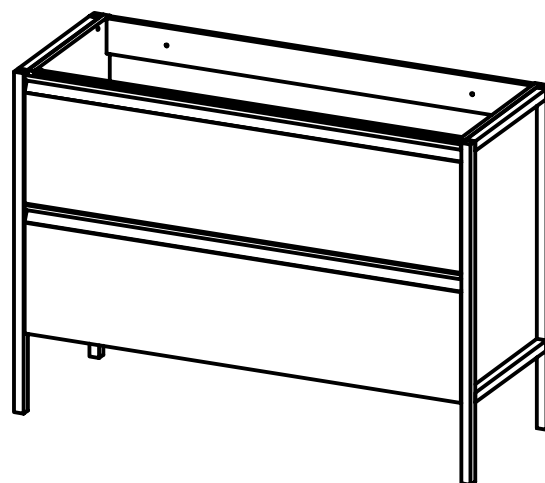

Mueble 1 cajón/1 balda - 1 drawer/1shelf vanity · 32

Mueble 1 cajón/1 balda - 1 drawer/1shelf vanity · 40

Mueble 1 cajón/1 balda - 1 drawer/1shelf vanity · 48

Mueble 1 cajón/1 balda - 1 drawer/1shelf vanity · 48 2s / twin

Mueble 1 cajón/1 balda - 1 drawer/1shelf vanity · 48 R

Mueble 1 cajón/1 balda - 1 drawer/1shelf vanity · 48 L

Mueble 2 cajones / 2 drawers vanity · 32

Mueble 2 cajones / 2 drawers vanity · 40

Mueble 2 cajones / 2 drawers vanity · 48

Mueble 2 cajones / 2 drawers vanity · 48 2s / twin

Mueble 2 cajones / 2 drawers vanity · 48 R

Mueble 2 cajones / 2 drawers vanity · 48 L

Columna / Tall unit

B-B (1:10)

REVERSIBLE