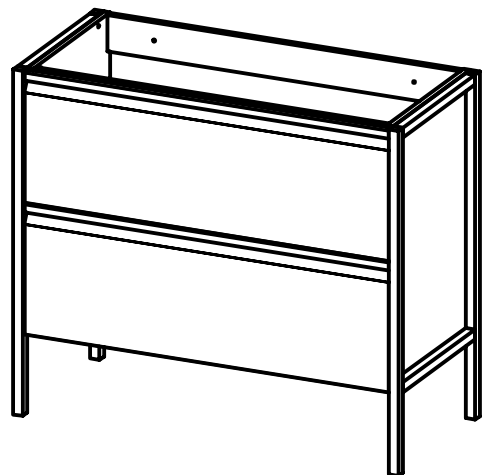

Mueble 1 cajón/1 balda - 1 drawer/1shelf vanity · 32

Mueble 1 cajón/1 balda - 1 drawer/1shelf vanity · 40

Mueble 1 cajón/1 balda - 1 drawer/1shelf vanity · 48

Mueble 1 cajón/1 balda - 1 drawer/1shelf vanity · 48 2s / twin

Mueble 1 cajón/1 balda - 1 drawer/1shelf vanity · 48 R

Mueble 1 cajón/1 balda - 1 drawer/1shelf vanity · 48 L

Mueble 2 cajones / 2 drawers vanity · 32

Mueble 2 cajones / 2 drawers vanity · 40

Mueble 2 cajones / 2 drawers vanity · 48

Mueble 2 cajones / 2 drawers vanity · 48 2s / twin

Mueble 2 cajones / 2 drawers vanity · 48 R

Mueble 2 cajones / 2 drawers vanity · 48 L

Columna / Tall unit

B-B (1:10)

REVERSIBLE