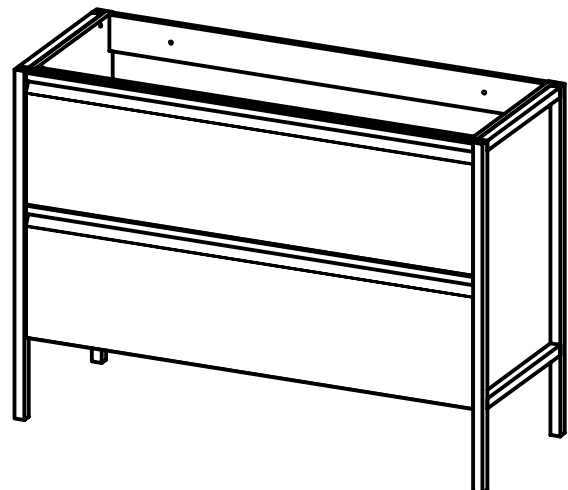

Mueble 1 cajón/1 balda - 1 drawer/1shelf vanity · 32

Mueble 1 cajón/1 balda - 1 drawer/1shelf vanity · 40

Mueble 1 cajón/1 balda - 1 drawer/1shelf vanity · 48

Mueble 1 cajón/1 balda - 1 drawer/1shelf vanity · 48 2s / twin

Mueble 1 cajón/1 balda - 1 drawer/1shelf vanity · 48 R

Mueble 1 cajón/1 balda - 1 drawer/1shelf vanity · 48 L

Mueble 2 cajones / 2 drawers vanity · 32

Mueble 2 cajones / 2 drawers vanity · 40

Mueble 2 cajones / 2 drawers vanity · 48

Mueble 2 cajones / 2 drawers vanity · 48 2s / twin

Mueble 2 cajones / 2 drawers vanity · 48 R

Mueble 2 cajones / 2 drawers vanity · 48 L

Columna / Tall unit

B-B (1:10)

REVERSIBLE