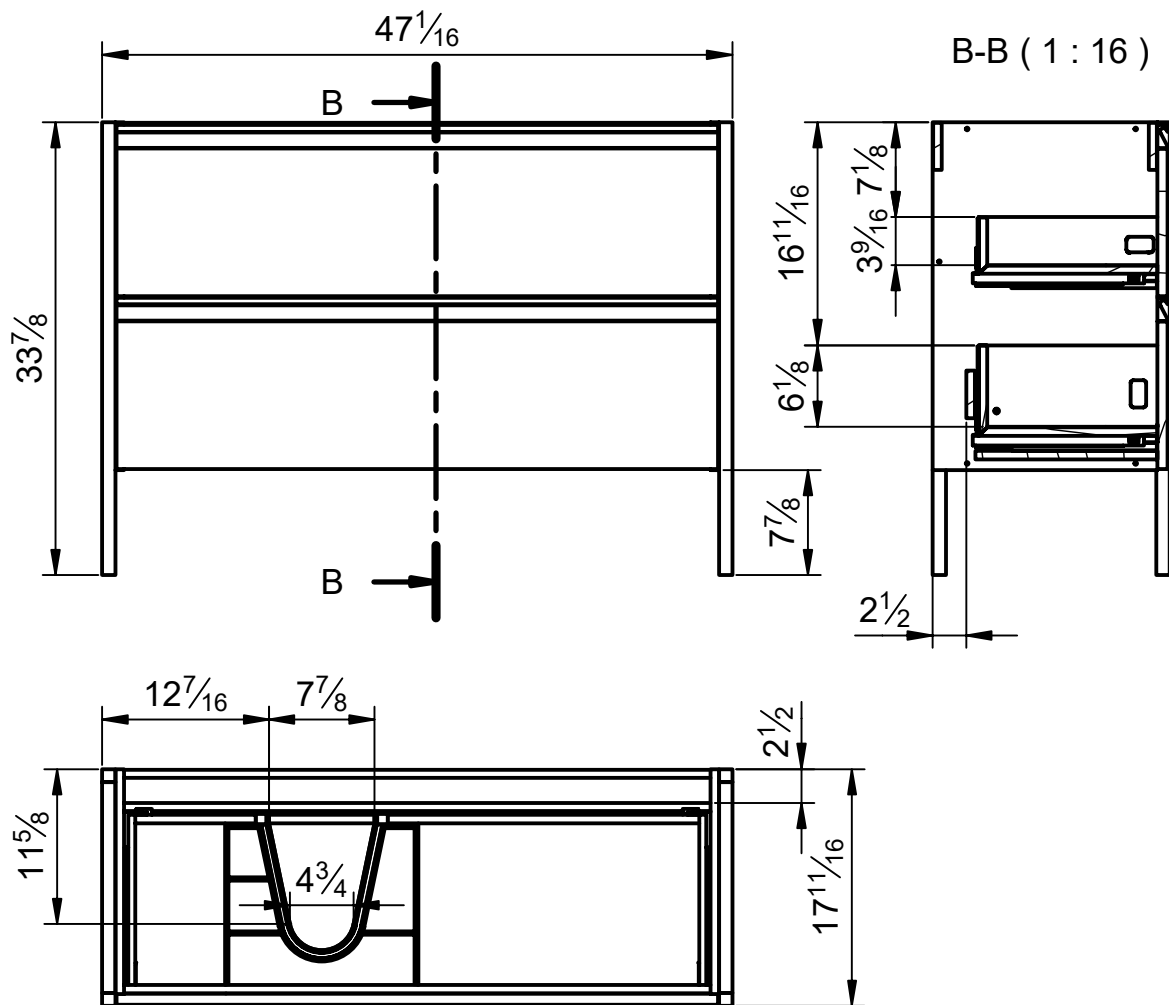

Mueble 1 cajón/1 balda - 1 drawer/1shelf vanity · 48 R

Mueble 1 cajón/1 balda - 1 drawer/1shelf vanity · 48 L

Mueble 2 cajones / 2 drawers vanity · 32

Mueble 2 cajones / 2 drawers vanity · 40

Mueble 2 cajones / 2 drawers vanity · 48

Mueble 2 cajones / 2 drawers vanity · 48 2s / twin

Mueble 2 cajones / 2 drawers vanity · 48 R

Mueble 2 cajones / 2 drawers vanity · 48 L

Columna / Tall unit

B-B (1:10)

REVERSIBLE