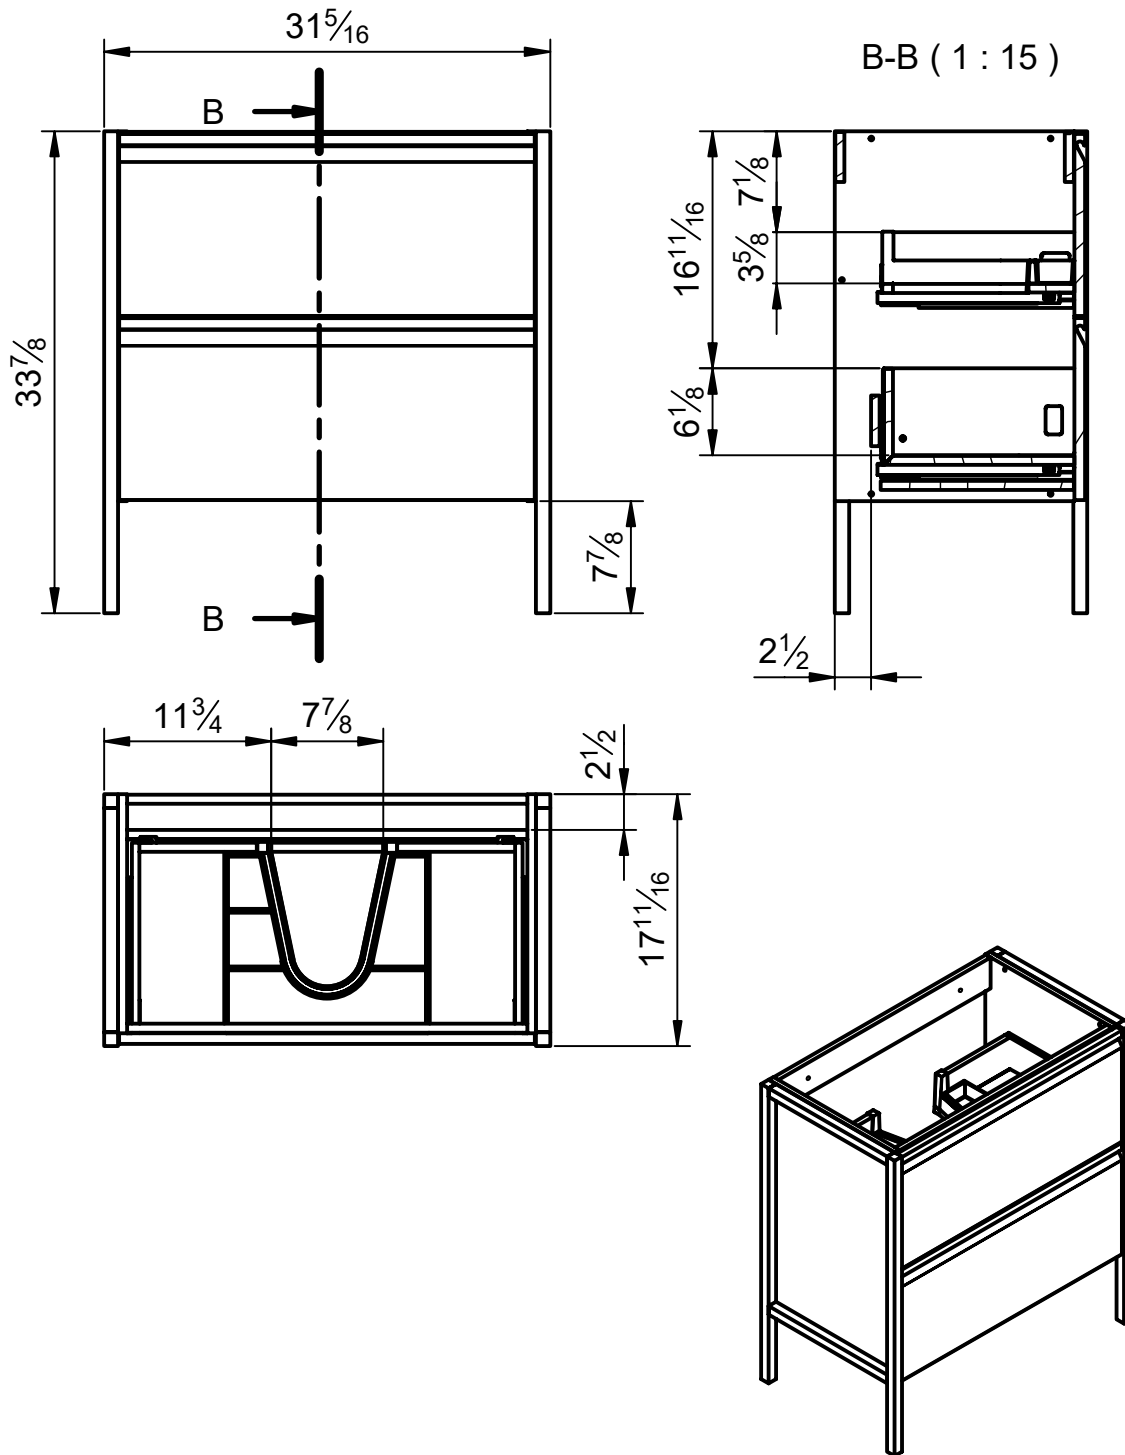

Mueble 2 cajones / 2 drawers vanity · 32