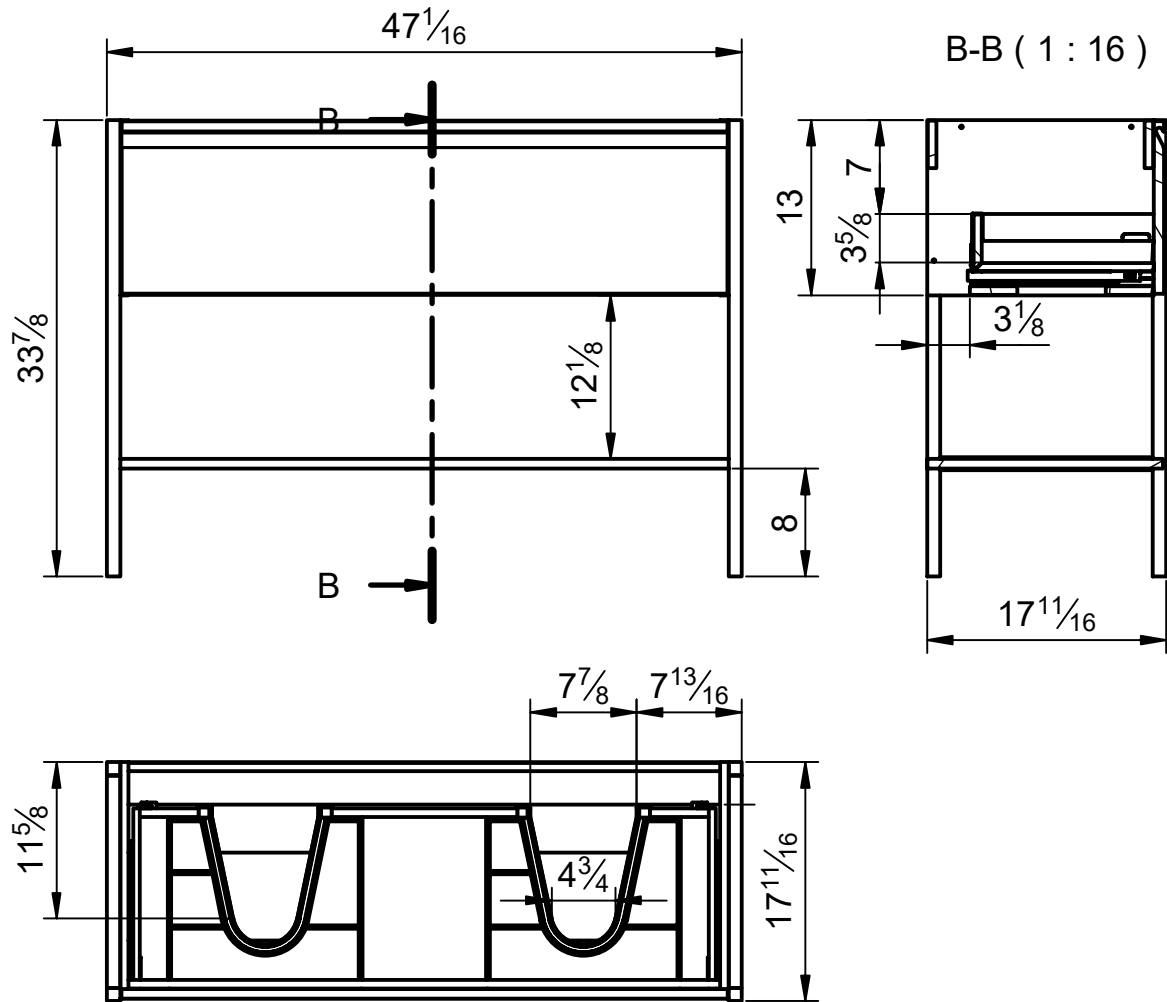

Mueble 1 cajón/1 balda - 1 drawer/1shelf vanity · 32

Mueble 1 cajón/1 balda - 1 drawer/1shelf vanity · 40

Mueble 1 cajón/1 balda - 1 drawer/1shelf vanity · 48

Mueble 1 cajón/1 balda - 1 drawer/1shelf vanity · 48 2s / twin

Mueble 2 cajones / 2 drawers vanity · 48 2s / twin

Mueble 2 cajones / 2 drawers vanity · 48 R

Mueble 2 cajones / 2 drawers vanity · 48 L

Columna / Tall unit

B-B (1:10)

REVERSIBLE