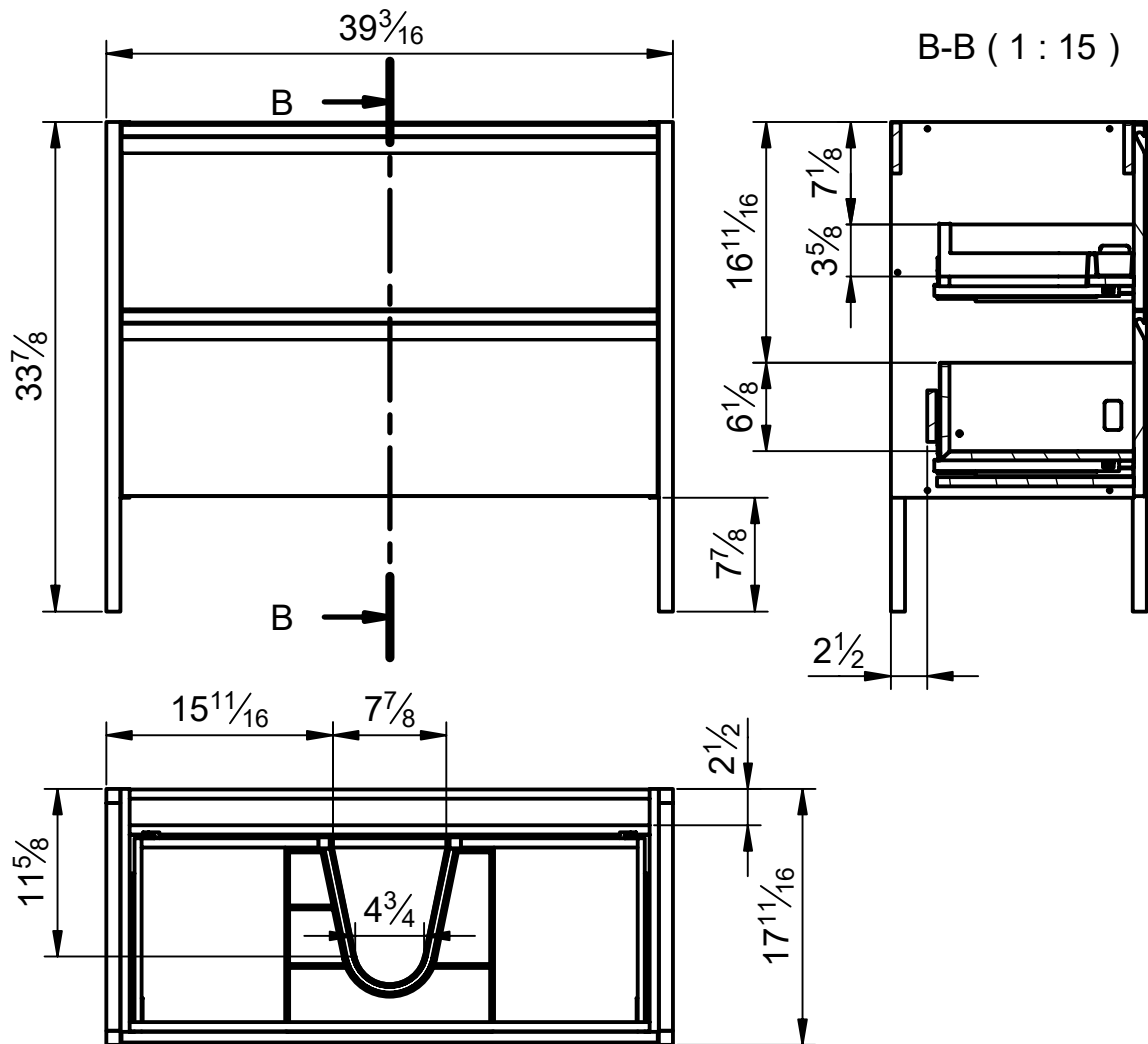

Mueble 1 cajón/1 balda - 1 drawer/1shelf vanity · 48 R

Mueble 1 cajón/1 balda - 1 drawer/1shelf vanity · 48 L

Mueble 2 cajones / 2 drawers vanity · 32

Mueble 2 cajones / 2 drawers vanity · 40

Mueble 2 cajones / 2 drawers vanity · 48

Mueble 2 cajones / 2 drawers vanity · 48 2s / twin

Mueble 2 cajones / 2 drawers vanity · 48 R

Mueble 2 cajones / 2 drawers vanity · 48 L

Columna / Tall unit

B-B (1:10)

REVERSIBLE