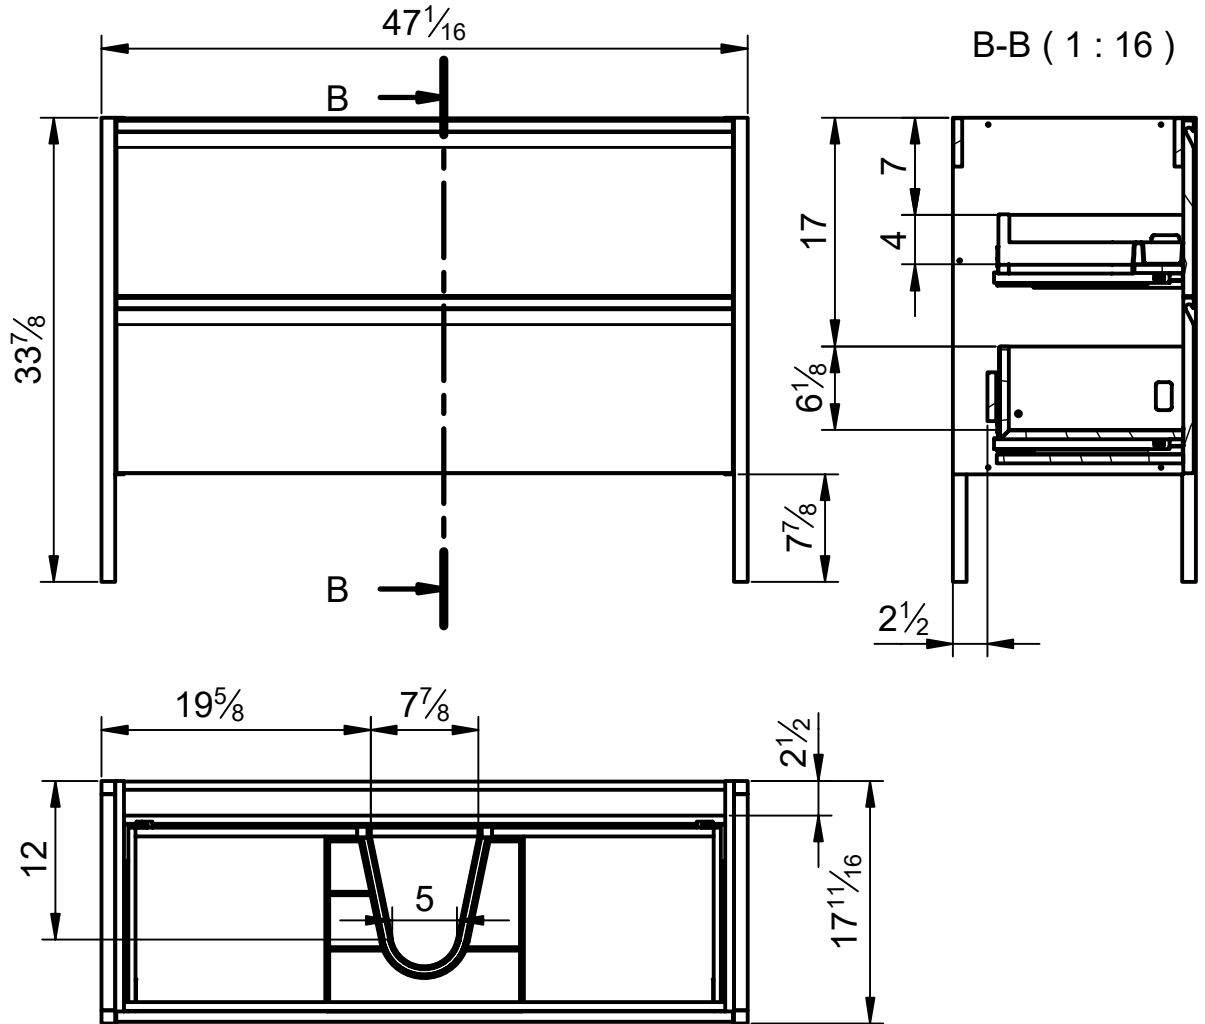

Mueble 1 cajón/1 balda - 1 drawer/1shelf vanity · 48 R

Mueble 1 cajón/1 balda - 1 drawer/1shelf vanity · 48 L

Mueble 2 cajones / 2 drawers vanity · 32

Mueble 2 cajones / 2 drawers vanity · 40

Mueble 2 cajones / 2 drawers vanity · 48

Mueble 2 cajones / 2 drawers vanity · 48 2s / twin

Mueble 2 cajones / 2 drawers vanity · 48 R

Mueble 2 cajones / 2 drawers vanity · 48 L

Columna / Tall unit

B-B (1:10)

REVERSIBLE