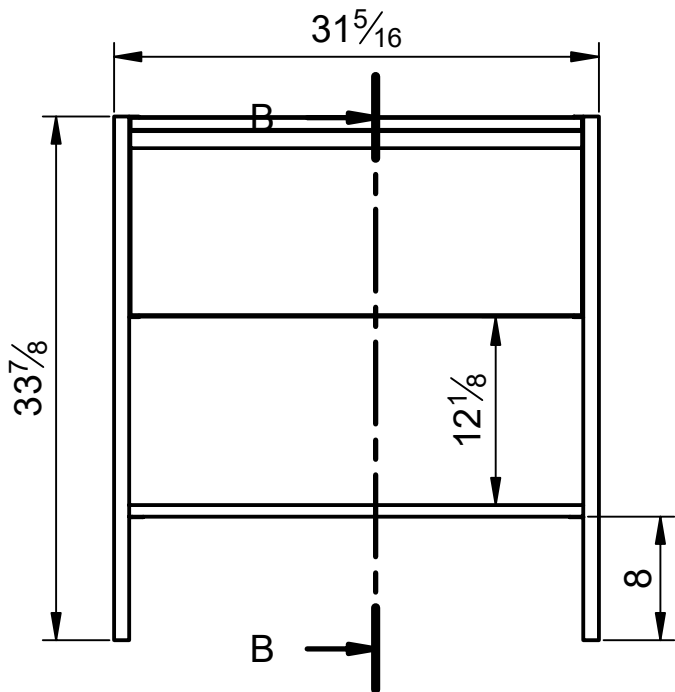

Mueble 1 cajón/1 balda - 1 drawer/1shelf vanity · 32