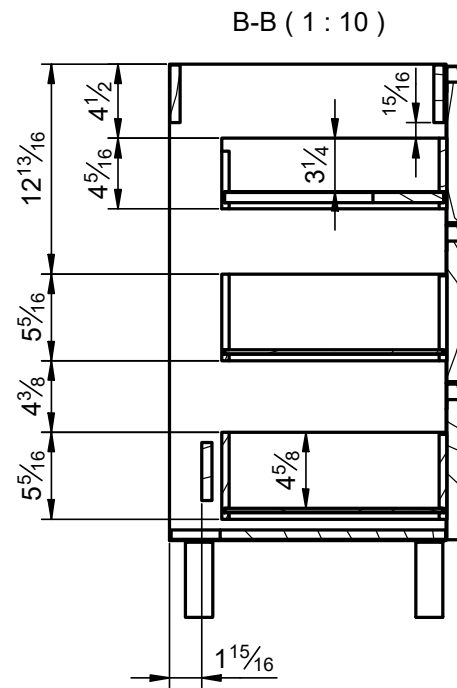

Mueble 3 cajones / 3 drawers floorstanding · 32