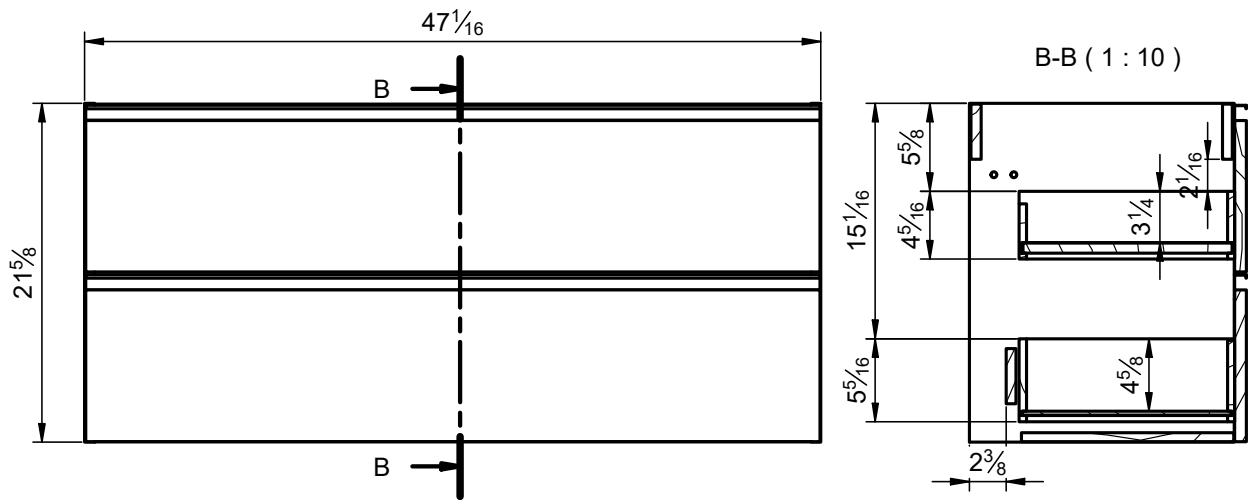

Mueble 2 cajones / 2 drawers vanity · 48 R