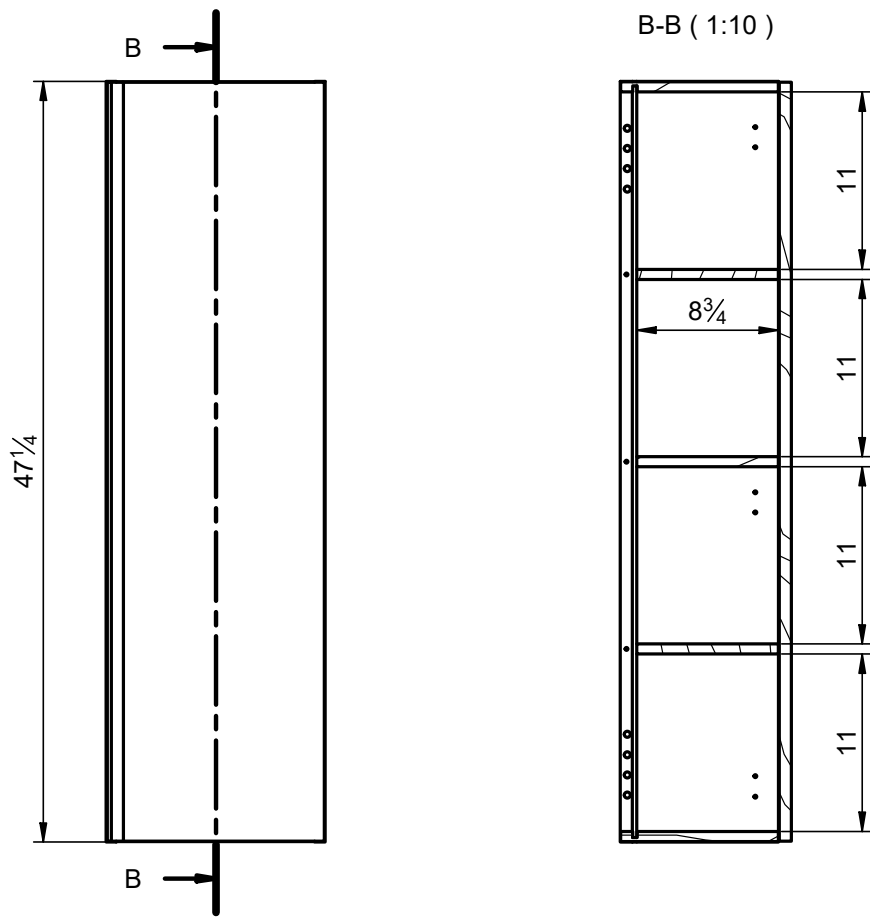

Mueble 3 cajones / 3 drawers floorstanding · 32

Mueble 3 cajones / 3 drawers floorstanding · 40

Mueble 3 cajones / 3 drawers floorstanding · 40 R

Mueble 3 cajones / 3 drawers floorstanding · 40 L

Columna / Tall unit