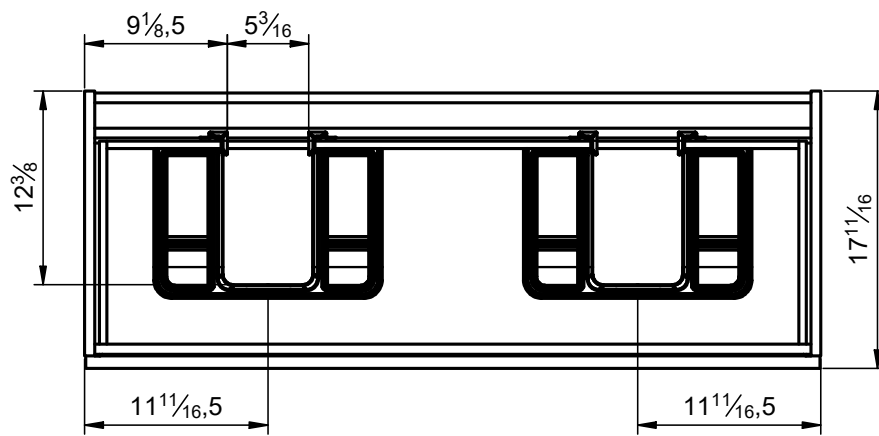

Mueble 2 cajones / 2 drawers vanity · 48 2s / twin