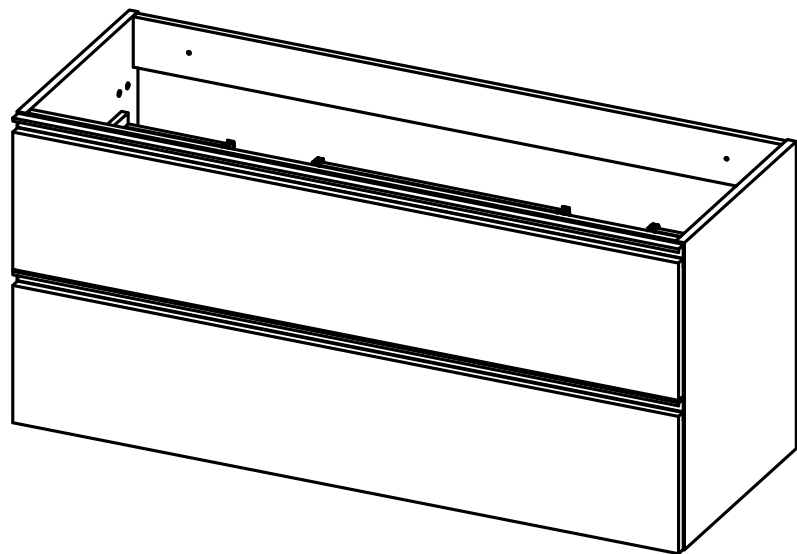

Mueble 2 cajones / 2 drawers vanity · 48 2s / twin