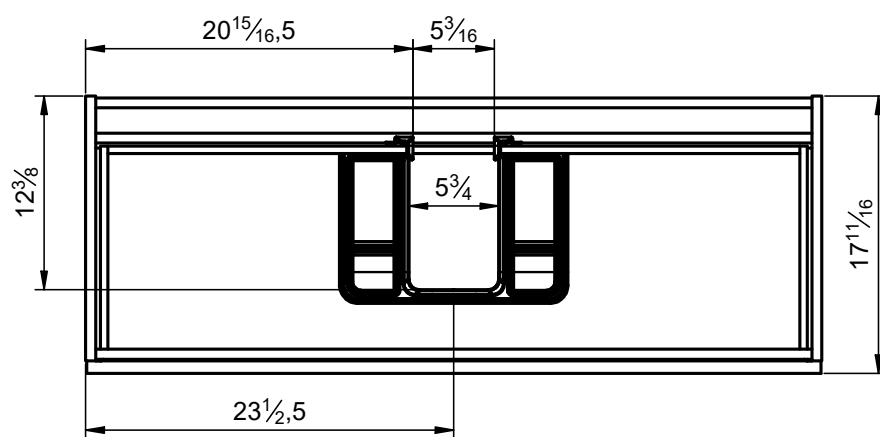

Mueble 2 cajones / 2 drawers vanity · 48