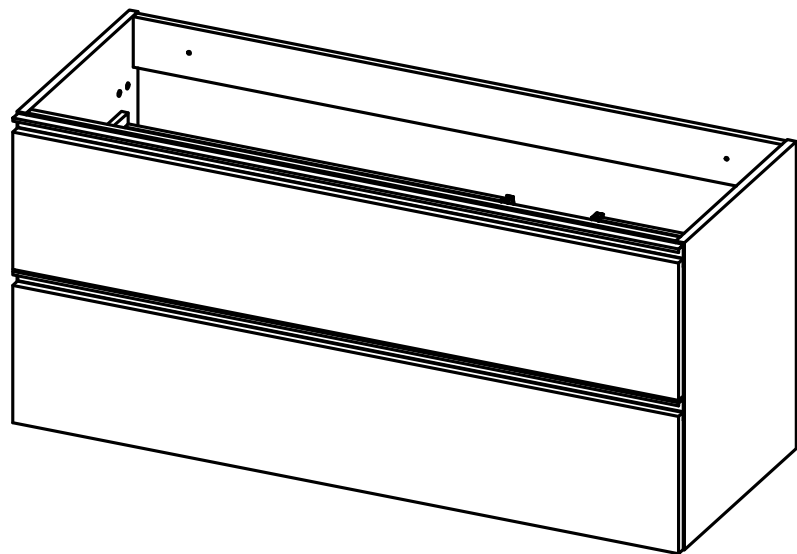

Mueble 2 cajones / 2 drawers vanity · 48 R