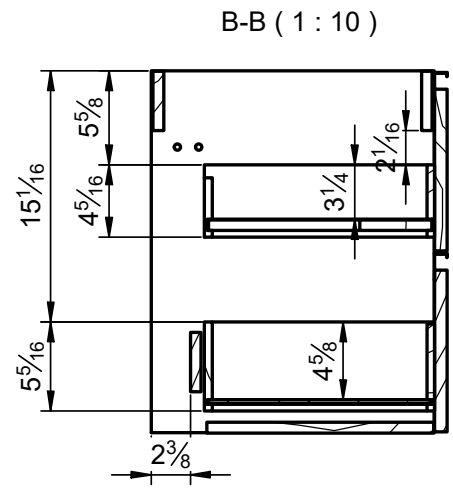

Mueble 2 cajones / Vanity 2 drawers · 24

Mueble 2 cajones / Vanity 2 drawers · 28

Mueble 2 cajones / Vanity 2 drawers · 32

Mueble 2 cajones / Vanity 2 drawers · 36

Mueble 2 cajones / Vanity 2 drawers · 40

B-B ( 1 : 10 )

Mueble 2 cajones / 2 drawers vanity · 40 R

Mueble 2 cajones / 2 drawers vanity · 40 L