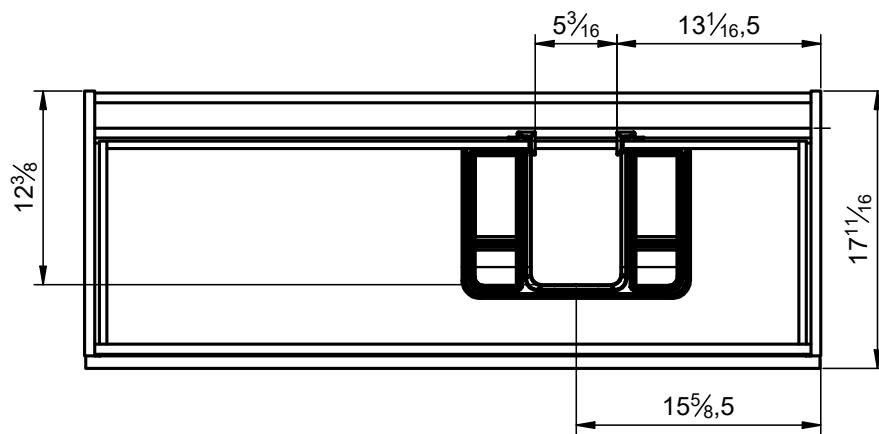

Mueble 2 cajones / 2 drawers vanity · 48 R