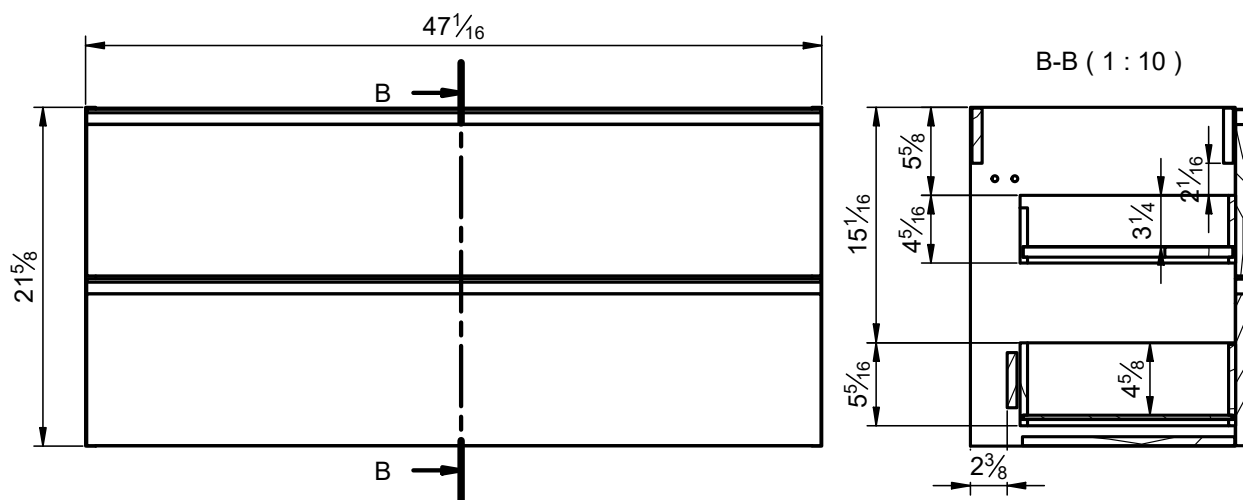

Mueble 2 cajones / 2 drawers vanity · 48