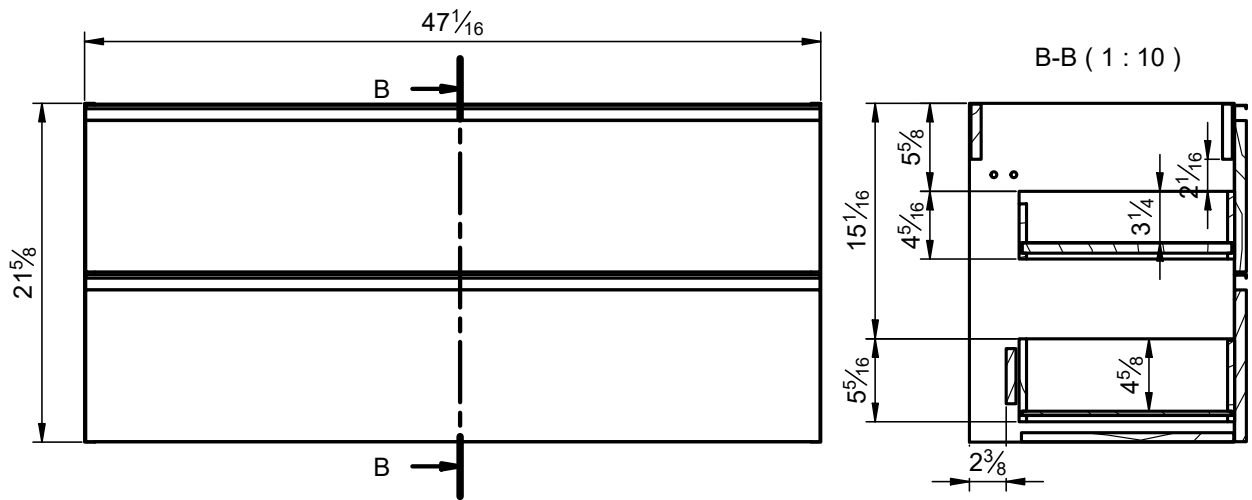

Mueble 2 cajones / 2 drawers vanity · 48 2s / twin