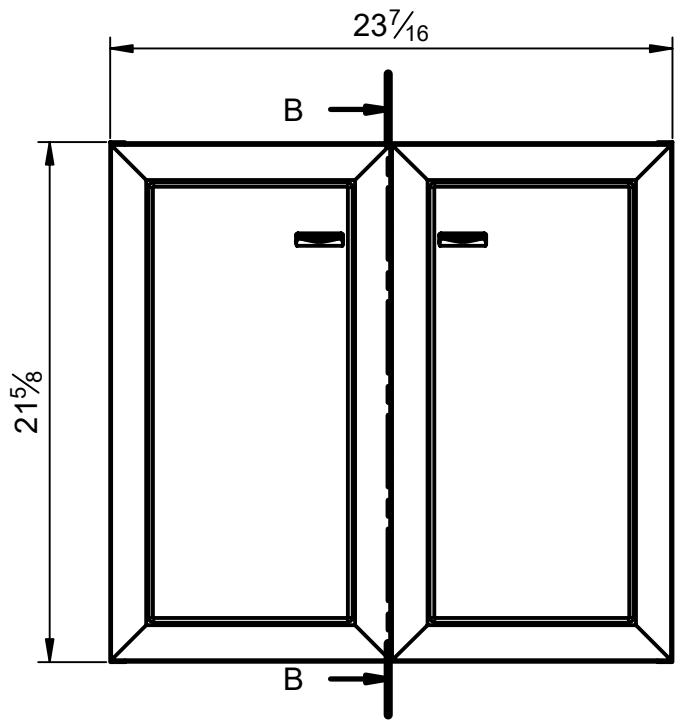

Mueble 2 puertas / Vanity 2 door · 24