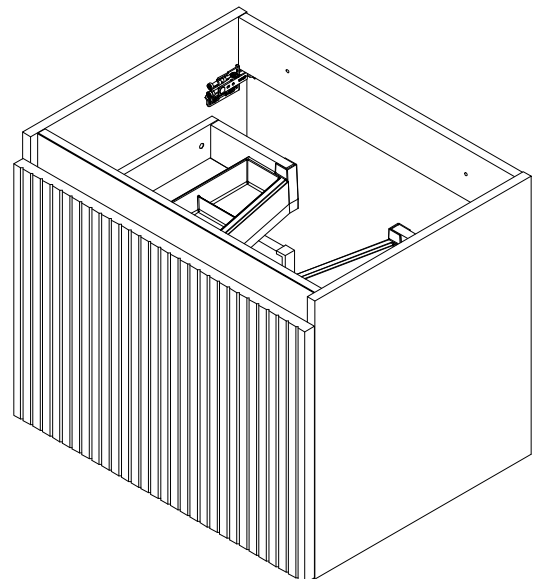

Mueble 2 cajones / 2 drawers vanity · 24