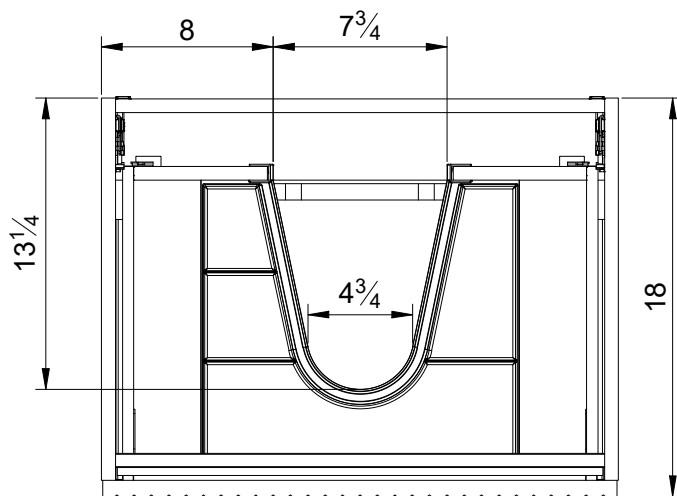

Mueble 2 cajones / 2 drawers vanity · 24