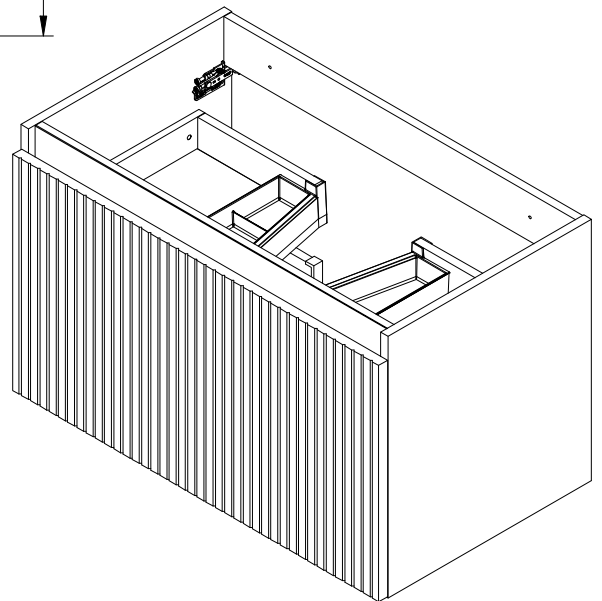

Mueble 2 cajones / 2 drawers vanity · 32