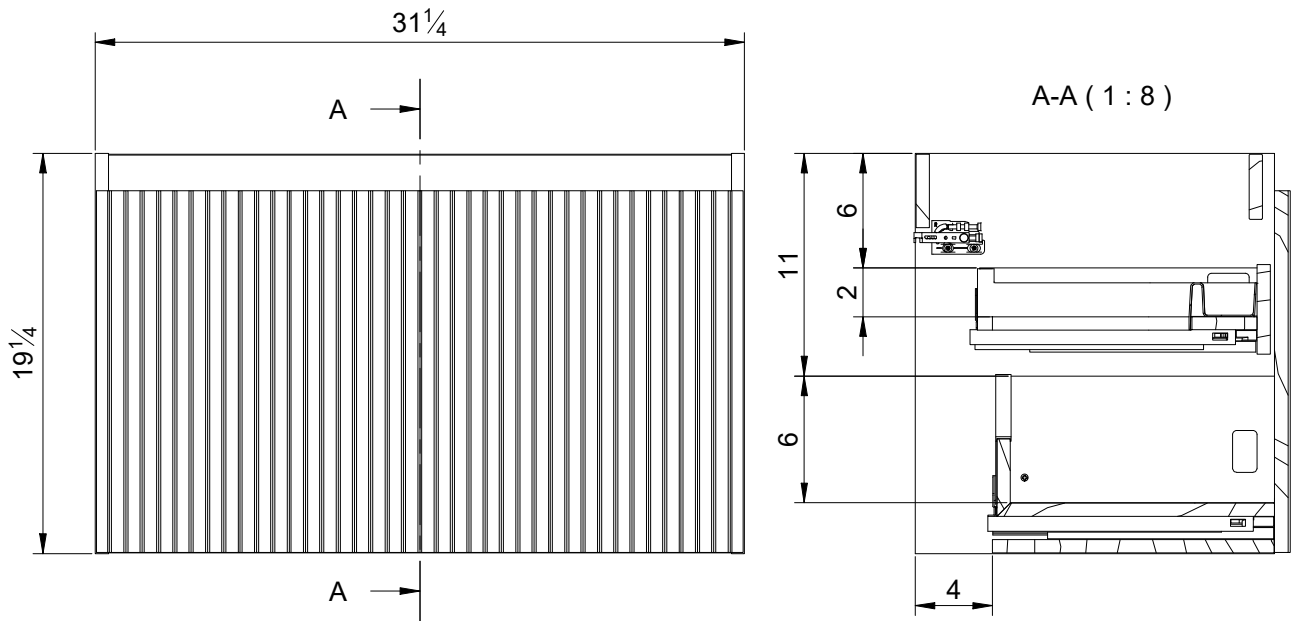

Mueble 2 cajones / 2 drawers vanity · 32