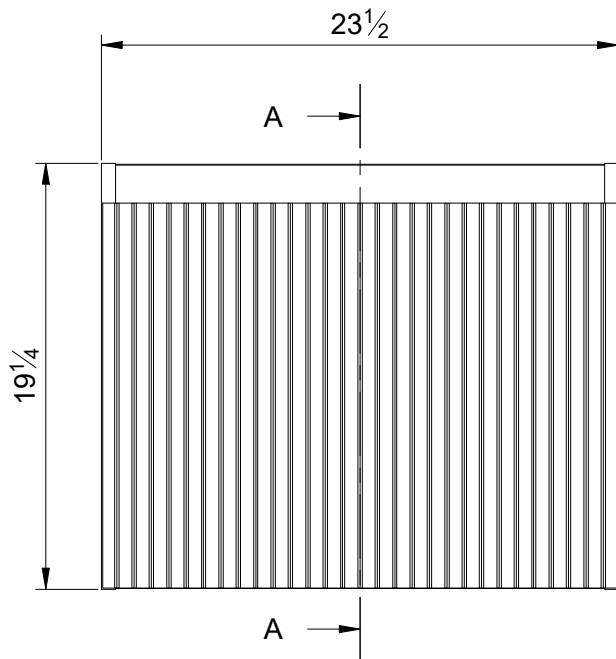

Mueble 2 cajones / 2 drawers vanity · 24