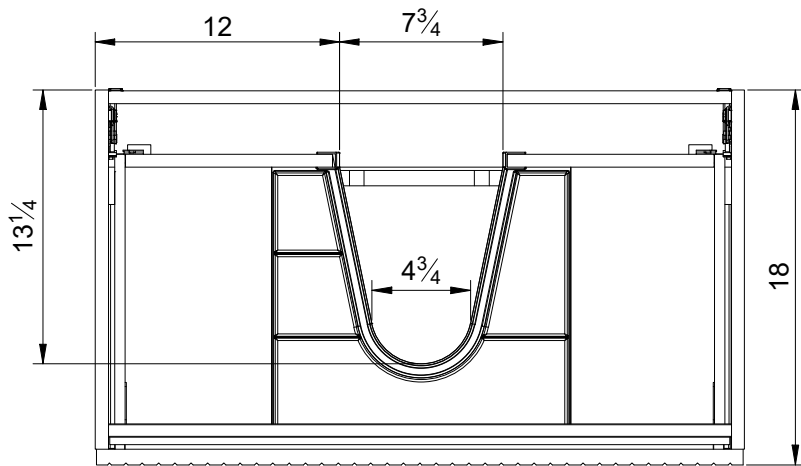

Mueble 2 cajones / 2 drawers vanity · 32