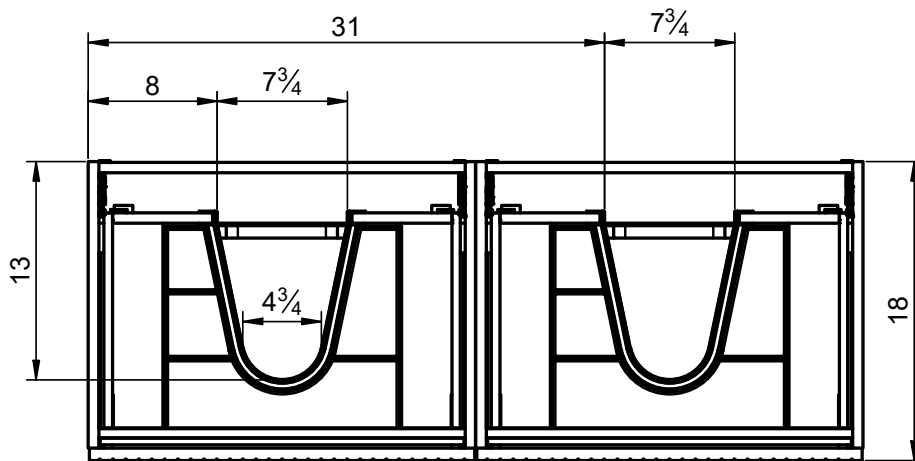

Mueble 2 cajones / 2 drawers vanity · 48 2s / twin