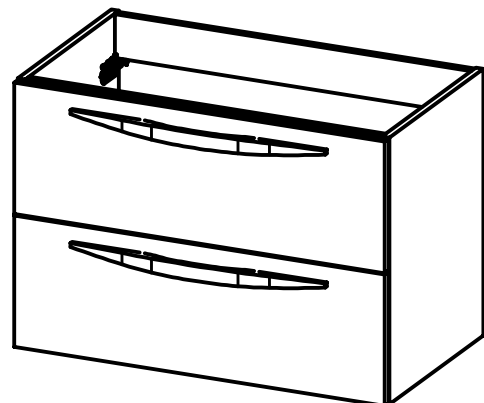

Mueble 2 cajones / 2 drawers vanity · 32