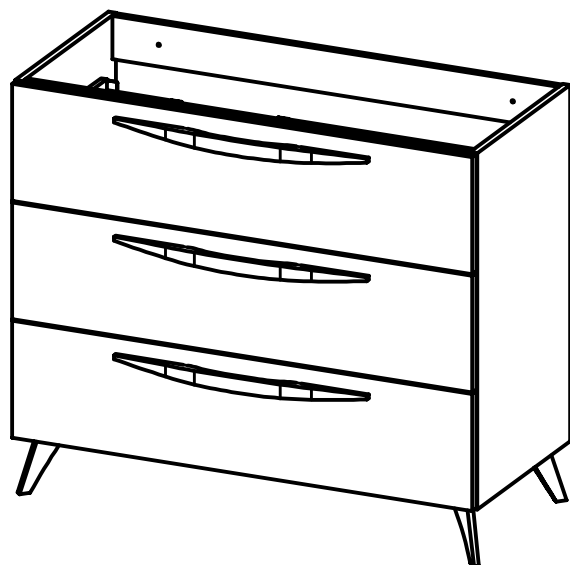

Mueble 3 cajones / 3 drawers vanity · 32

Mueble 3 cajones / 3 drawers vanity -40

Mueble 3 cajones / 3 drawers vanity · 40 R

Mueble 3 cajones / 3 drawers vanity · 40 L

Column Arco / Tall unit

* REVERSIBLE