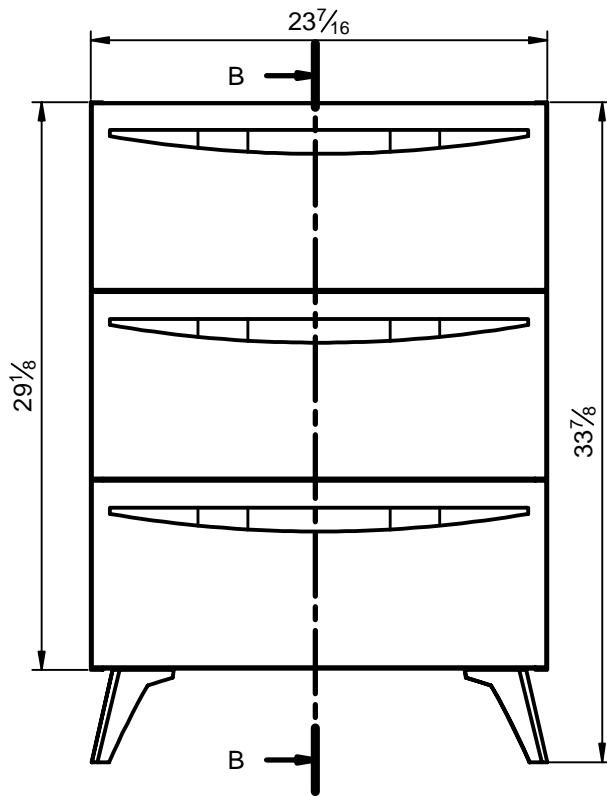

Mueble 2 cajones / 2 drawers vanity · 48 1s

Mueble 2 cajones / 2 drawers vanity · 48 2s / twin

Mueble 2 cajones / 2 drawers vanity · 48 Right

Mueble 2 cajones / 2 drawers vanity · 48 Left

Mueble 3 cajones / 3 drawers vanity · 24

Mueble 3 cajones / 3 drawers vanity · 32

Mueble 3 cajones / 3 drawers vanity -40

Mueble 3 cajones / 3 drawers vanity · 40 R

Mueble 3 cajones / 3 drawers vanity · 40 L

Column Arco / Tall unit

* REVERSIBLE