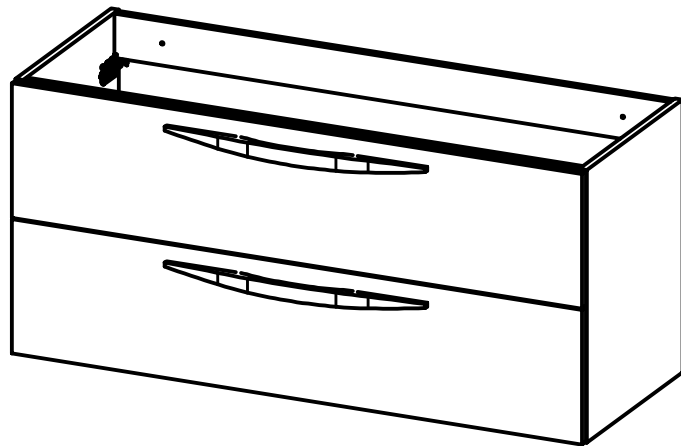

Mueble 2 cajones / 2 drawers vanity · 48 Left