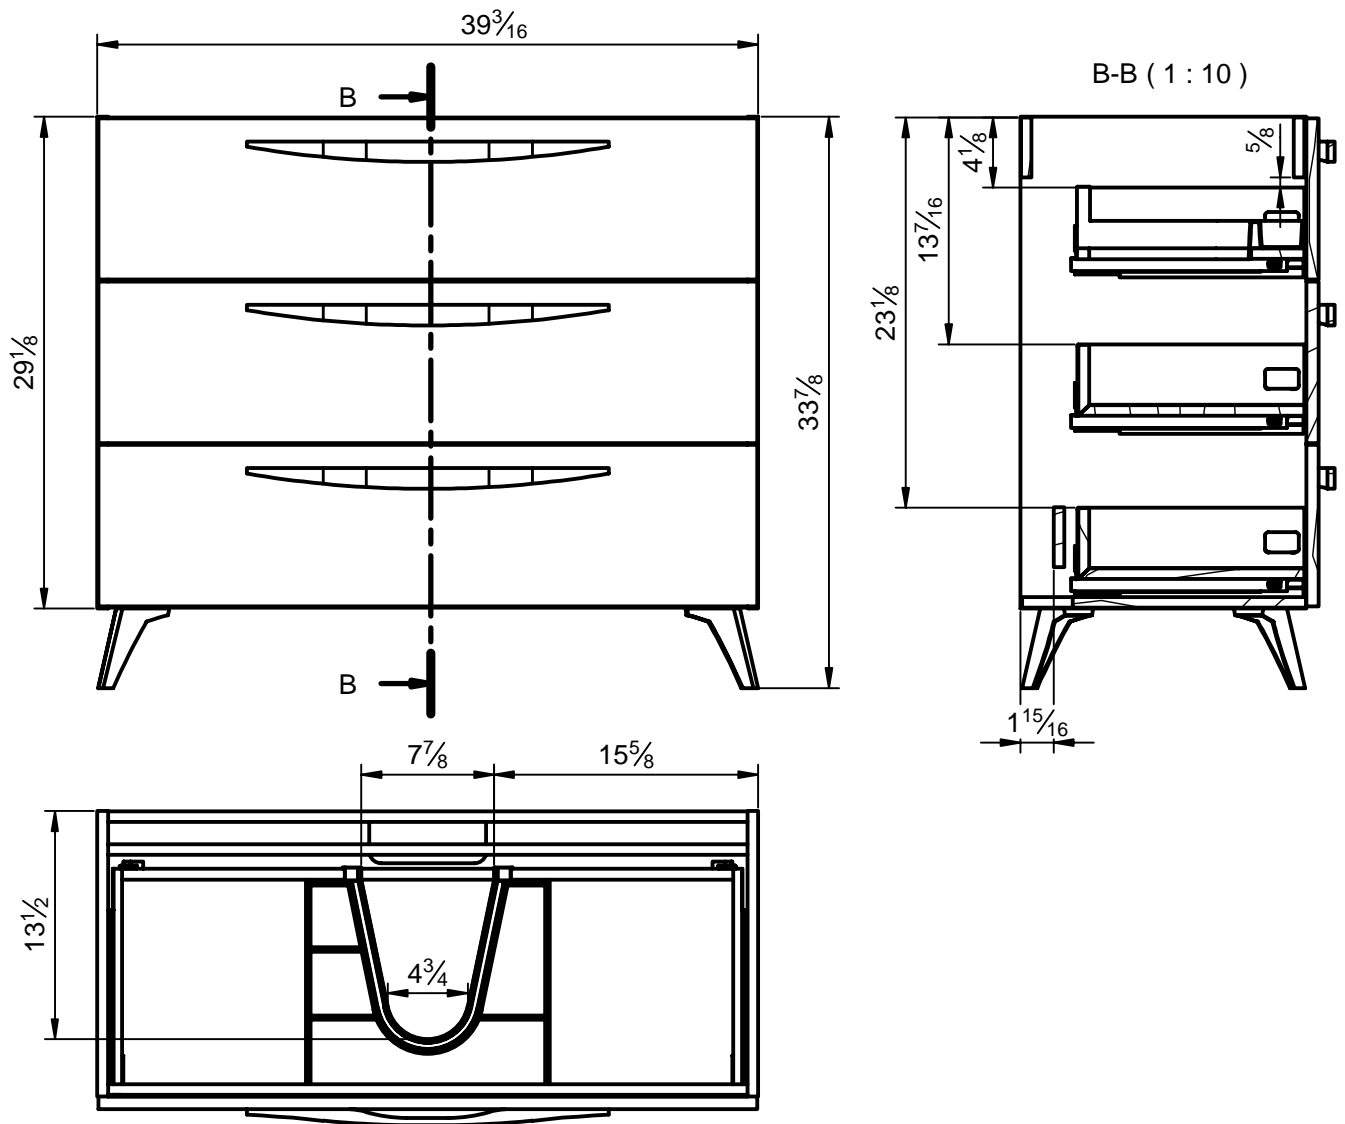

Mueble 2 cajones / 2 drawers vanity · 48 1s

Mueble 2 cajones / 2 drawers vanity · 48 2s / twin

Mueble 2 cajones / 2 drawers vanity · 48 Right

Mueble 2 cajones / 2 drawers vanity · 48 Left

Mueble 3 cajones / 3 drawers vanity · 24

Mueble 3 cajones / 3 drawers vanity · 32

Mueble 3 cajones / 3 drawers vanity -40

Mueble 3 cajones / 3 drawers vanity · 40 R

Mueble 3 cajones / 3 drawers vanity · 40 L

Column Arco / Tall unit

* REVERSIBLE