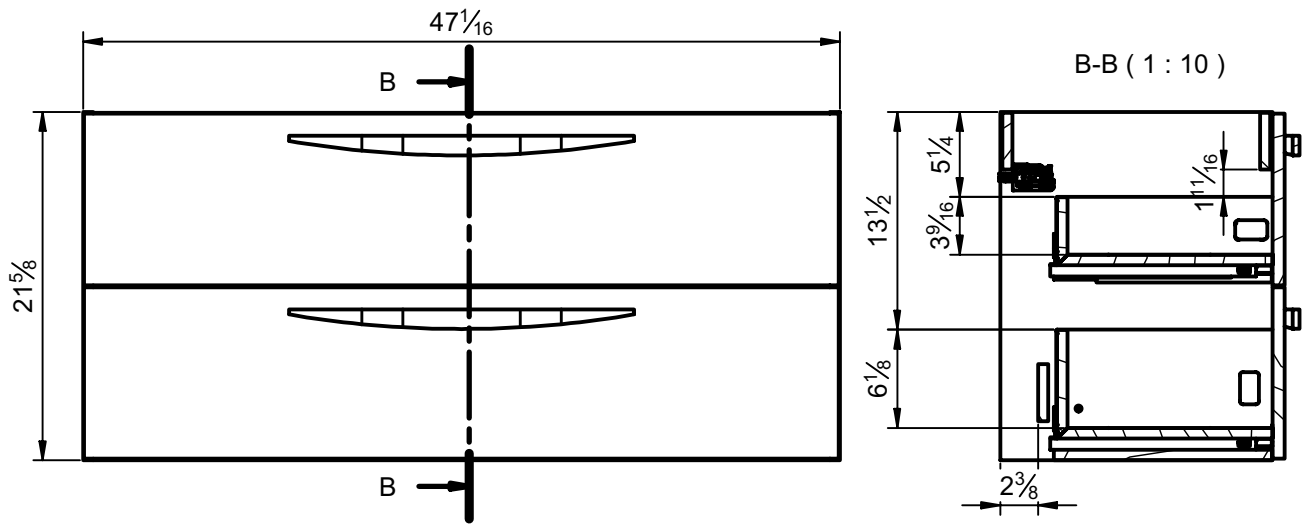

Mueble 2 cajones / 2 drawers vanity · 48 1s

Mueble 2 cajones / 2 drawers vanity · 48 2s / twin

Mueble 2 cajones / 2 drawers vanity · 48 Right

Mueble 2 cajones / 2 drawers vanity · 48 Left

Mueble 3 cajones / 3 drawers vanity · 24