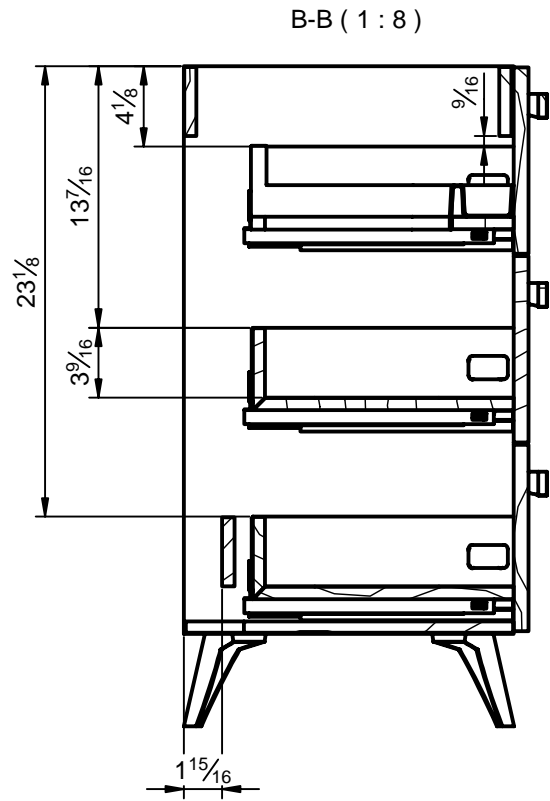

Mueble 2 cajones / 2 drawers vanity · 48 1s

Mueble 2 cajones / 2 drawers vanity · 48 2s / twin

Mueble 2 cajones / 2 drawers vanity · 48 Right

Mueble 2 cajones / 2 drawers vanity · 48 Left

Mueble 3 cajones / 3 drawers vanity · 24

Mueble 3 cajones / 3 drawers vanity · 32

Mueble 3 cajones / 3 drawers vanity -40

Mueble 3 cajones / 3 drawers vanity · 40 R

Mueble 3 cajones / 3 drawers vanity · 40 L

Column Arco / Tall unit

* REVERSIBLE