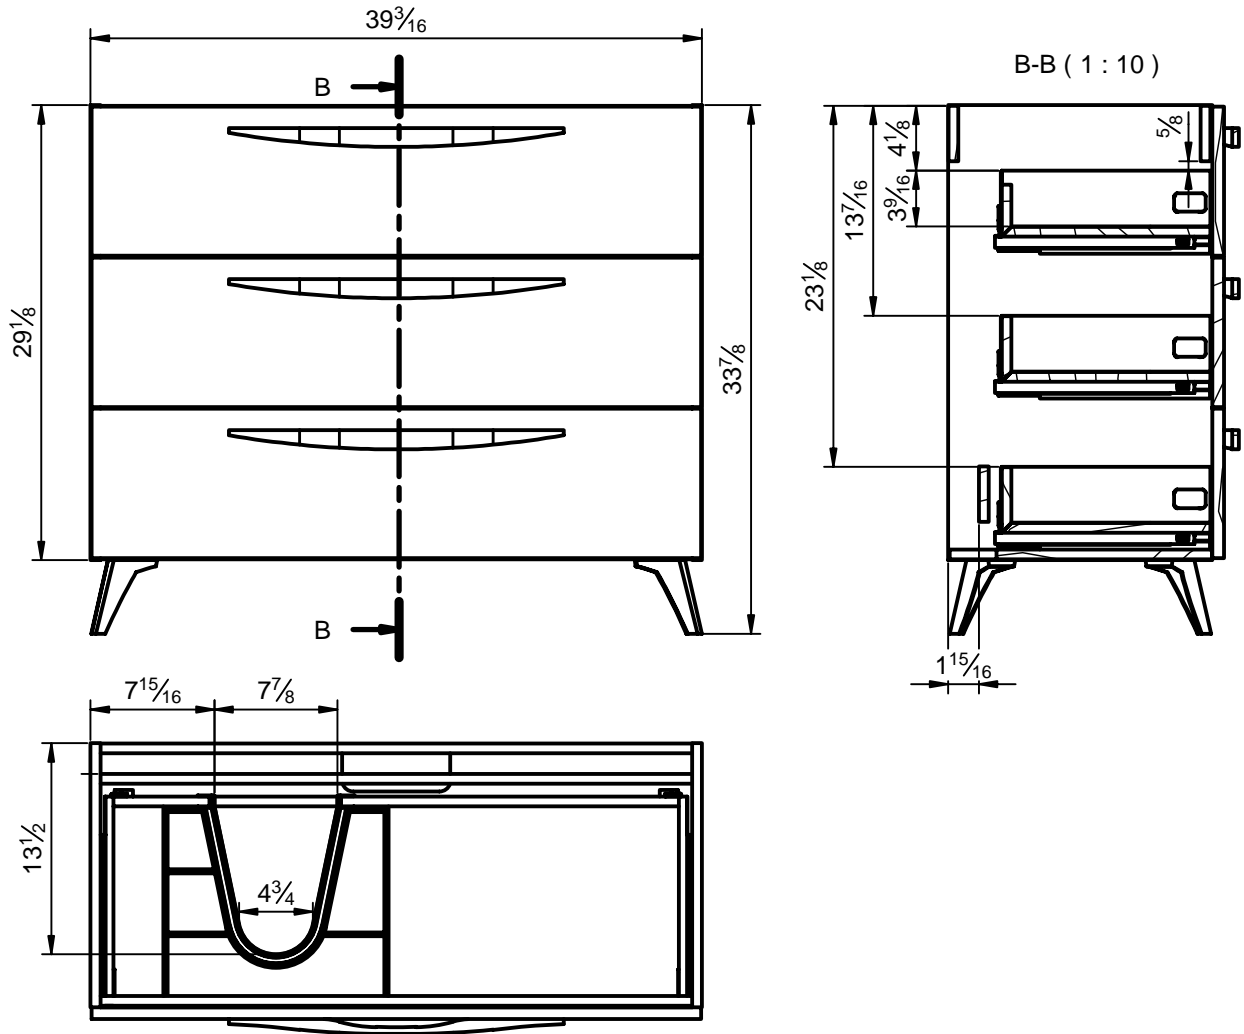

Mueble 3 cajones / 3 drawers vanity · 32

Mueble 3 cajones / 3 drawers vanity -40

Mueble 3 cajones / 3 drawers vanity · 40 R

Mueble 3 cajones / 3 drawers vanity · 40 L

Column Arco / Tall unit

* REVERSIBLE