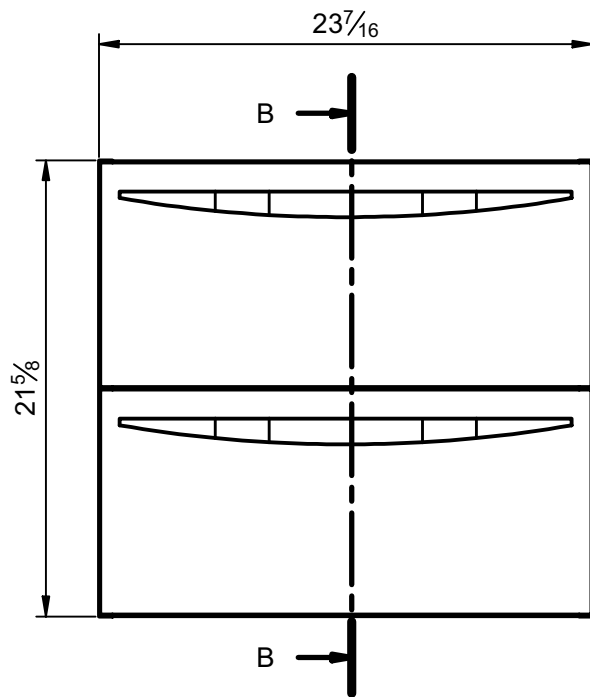

Mueble 2 cajones / 2 drawers vanity · 24