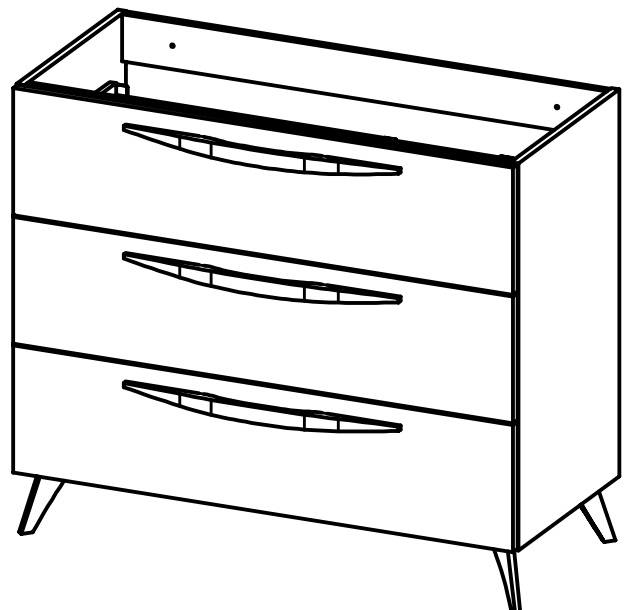

Mueble 3 cajones / 3 drawers vanity · 32

Mueble 3 cajones / 3 drawers vanity -40

Mueble 3 cajones / 3 drawers vanity · 40 R

Mueble 3 cajones / 3 drawers vanity · 40 L

Column Arco / Tall unit

* REVERSIBLE