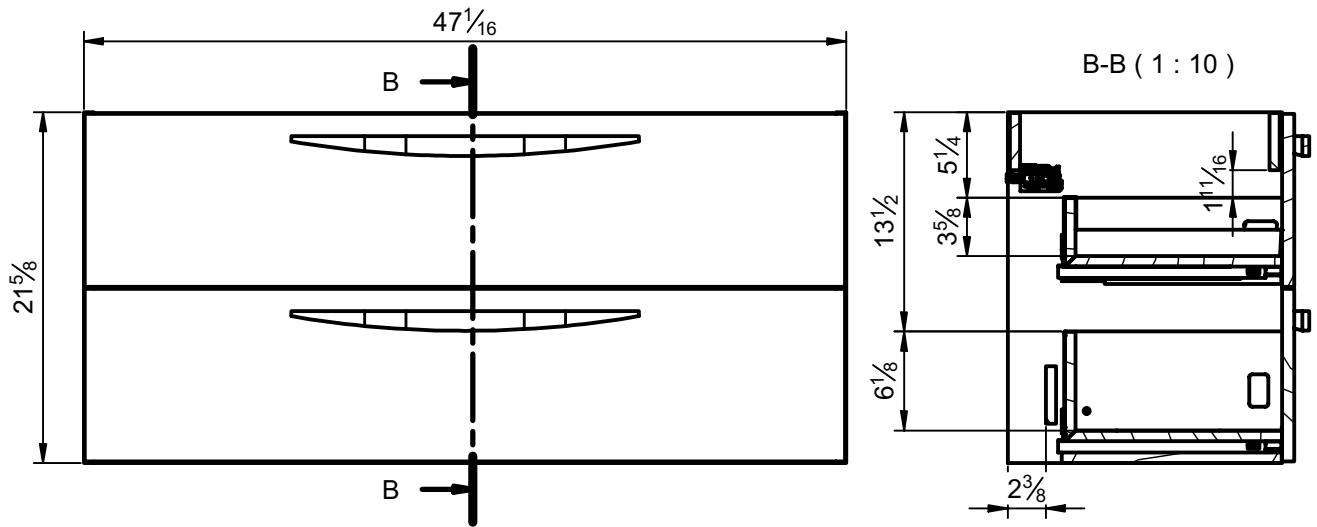

Mueble 2 cajones / 2 drawers vanity · 48 Right