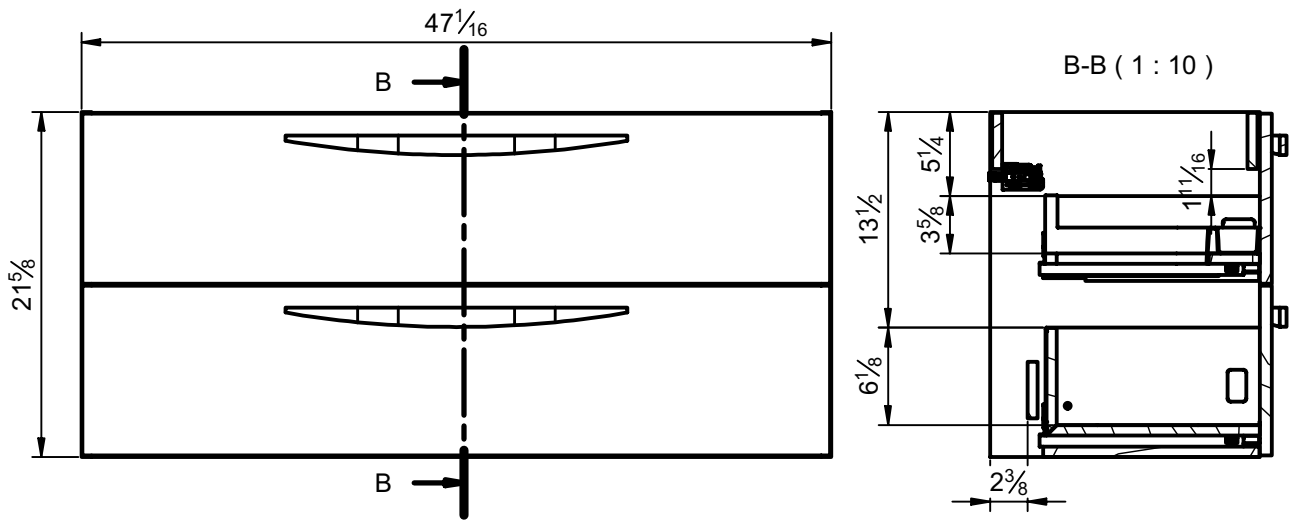

Mueble 2 cajones / 2 drawers vanity · 48 1s