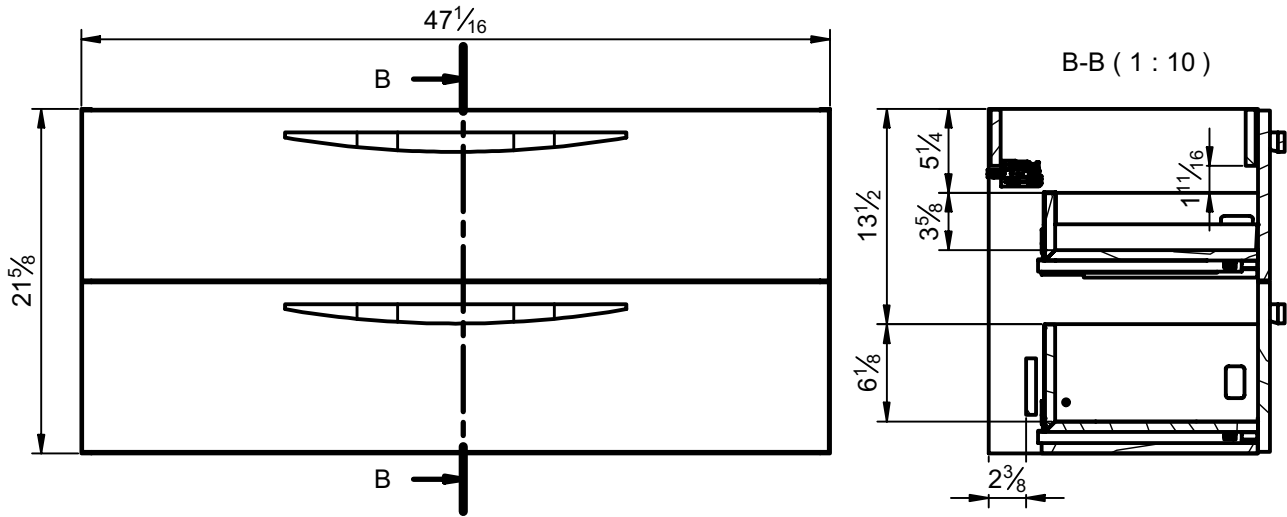

Mueble 2 cajones / 2 drawers vanity · 48 2s / twin