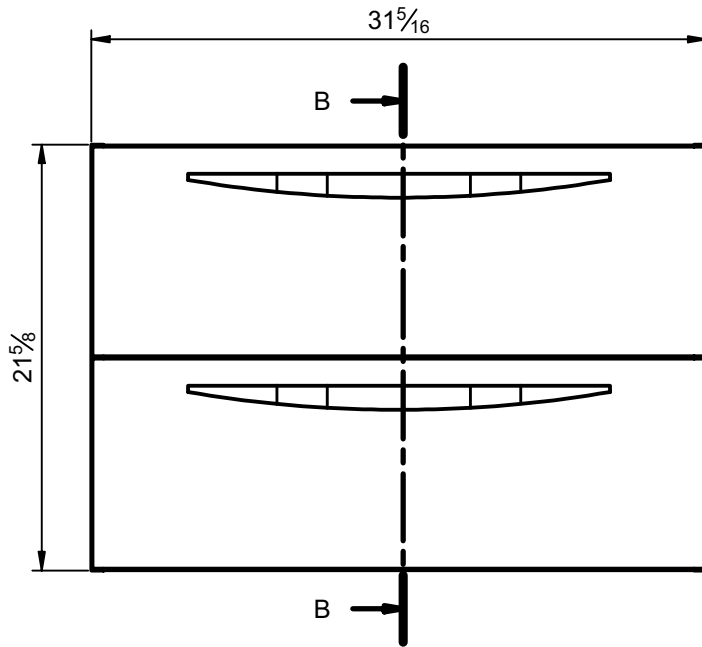

Mueble 2 cajones / 2 drawers vanity · 32