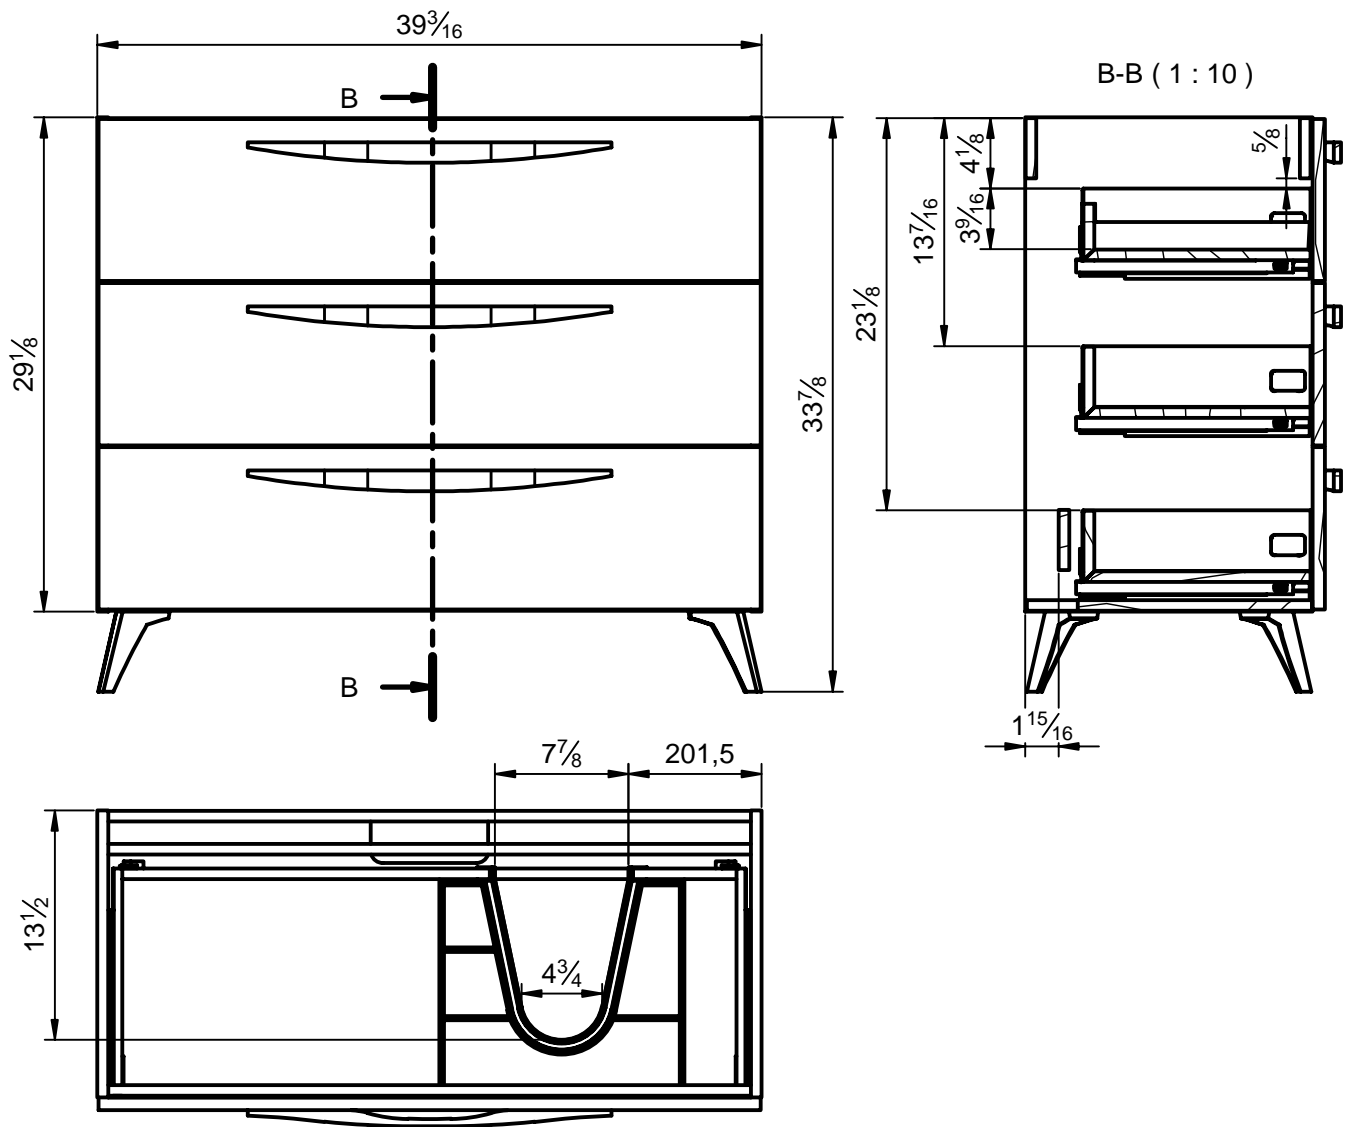

Mueble 3 cajones / 3 drawers vanity · 40 R