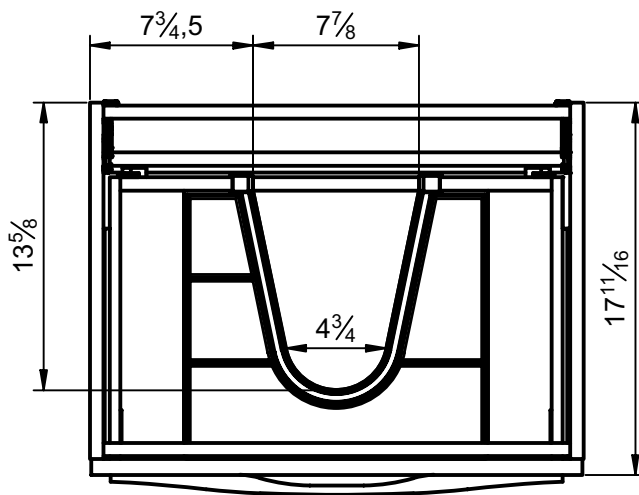

Mueble 2 cajones / 2 drawers vanity · 24