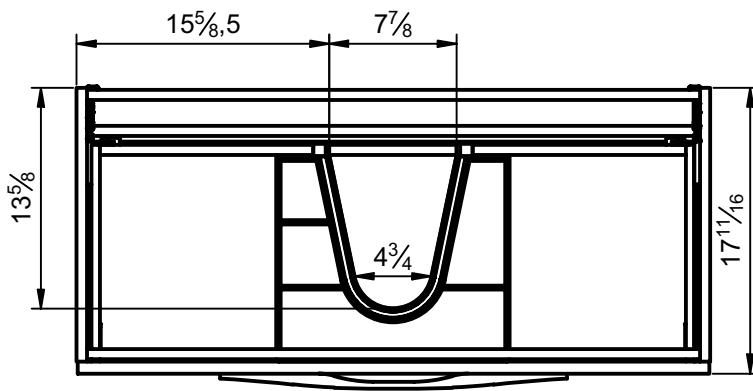

Mueble 2 cajones / 2 drawers vanity · 40