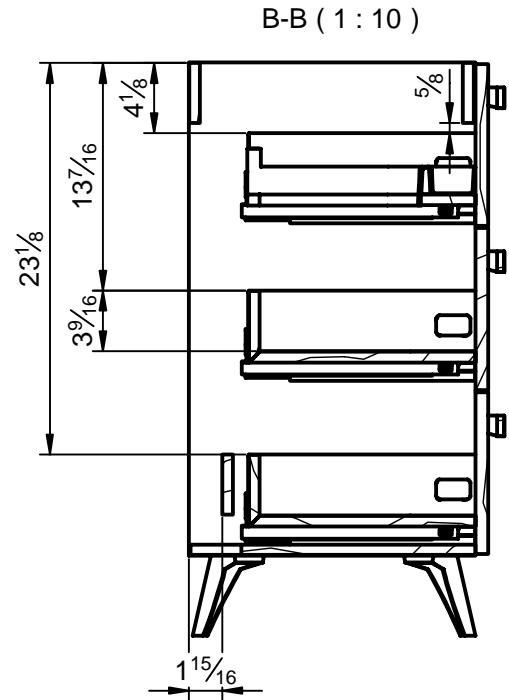

Mueble 2 cajones / 2 drawers vanity · 48 1s

Mueble 2 cajones / 2 drawers vanity · 48 2s / twin

Mueble 2 cajones / 2 drawers vanity · 48 Right

Mueble 2 cajones / 2 drawers vanity · 48 Left

Mueble 3 cajones / 3 drawers vanity · 24

Mueble 3 cajones / 3 drawers vanity · 32

Mueble 3 cajones / 3 drawers vanity -40

Mueble 3 cajones / 3 drawers vanity · 40 R

Mueble 3 cajones / 3 drawers vanity · 40 L

Column Arco / Tall unit

* REVERSIBLE