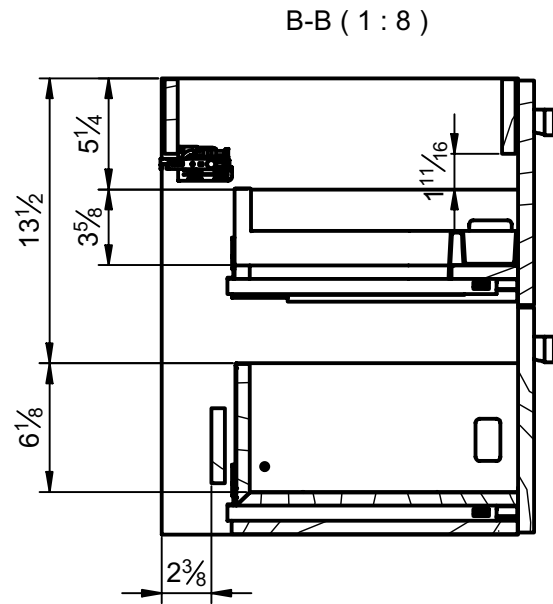

Mueble 2 cajones / 2 drawers vanity · 24