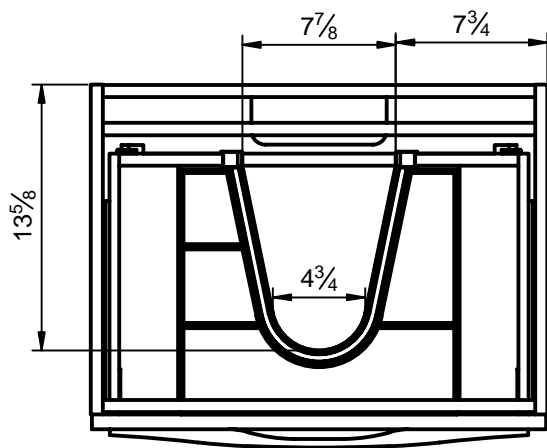

Mueble 2 cajones / 2 drawers vanity · 48 1s

Mueble 2 cajones / 2 drawers vanity · 48 2s / twin

Mueble 2 cajones / 2 drawers vanity · 48 Right

Mueble 2 cajones / 2 drawers vanity · 48 Left

Mueble 3 cajones / 3 drawers vanity · 24

Mueble 3 cajones / 3 drawers vanity · 32

Mueble 3 cajones / 3 drawers vanity -40

Mueble 3 cajones / 3 drawers vanity · 40 R

Mueble 3 cajones / 3 drawers vanity · 40 L

Column Arco / Tall unit

* REVERSIBLE