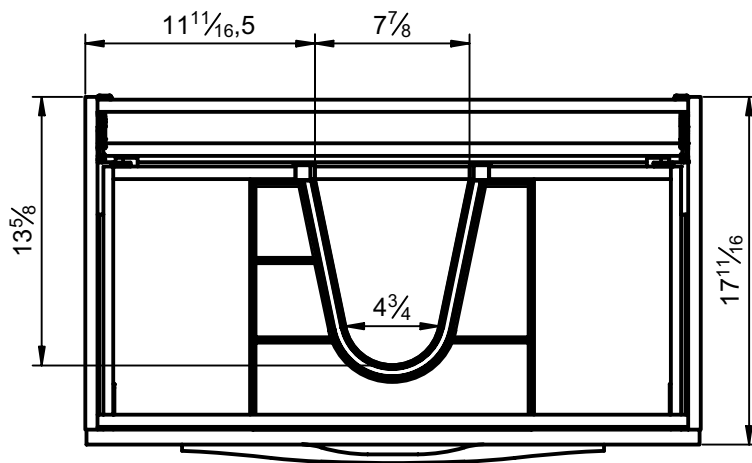

Mueble 2 cajones / 2 drawers vanity · 32