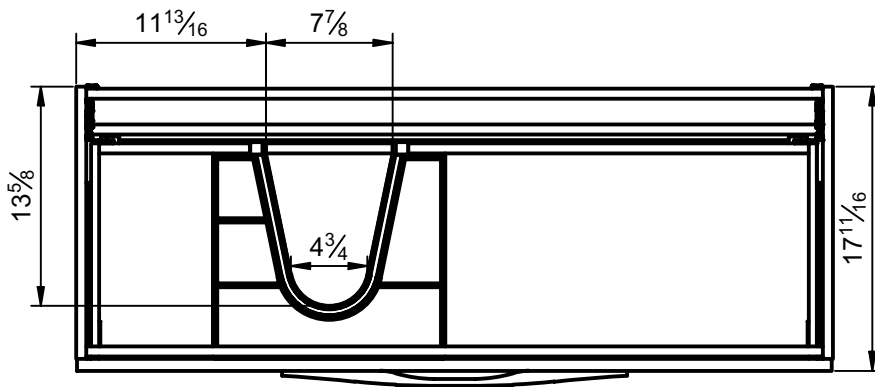

Mueble 2 cajones / 2 drawers vanity · 48 Left