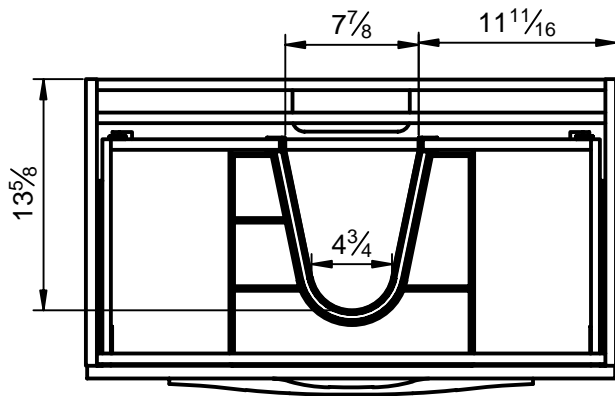

Mueble 3 cajones / 3 drawers vanity · 32