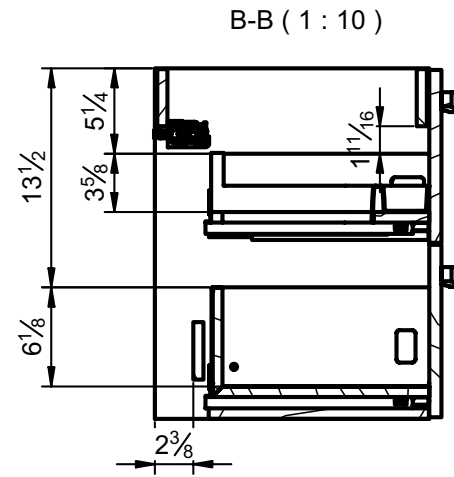

Mueble 2 cajones / 2 drawers vanity · 24

Mueble 2 cajones / 2 drawers vanity · 32

Mueble 2 cajones / 2 drawers vanity · 40

Mueble 2 cajones / 2 drawers vanity · 40 R

Mueble 2 cajones / 2 drawers vanity · 40 L

Mueble 2 cajones / 2 drawers vanity · 48 1s

Mueble 2 cajones / 2 drawers vanity · 48 2s / twin

Mueble 2 cajones / 2 drawers vanity · 48 Right

Mueble 2 cajones / 2 drawers vanity · 48 Left

Mueble 3 cajones / 3 drawers vanity · 24