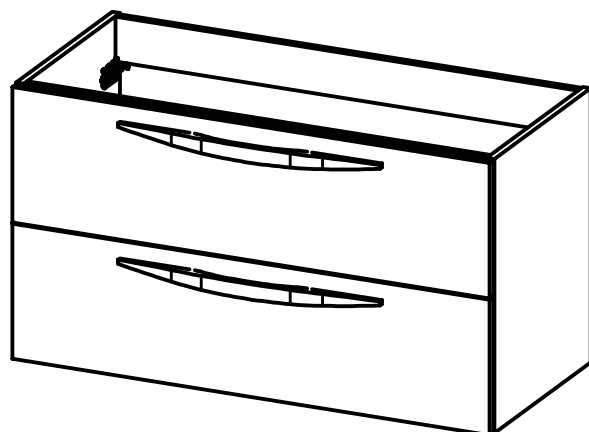

Mueble 2 cajones / 2 drawers vanity · 40