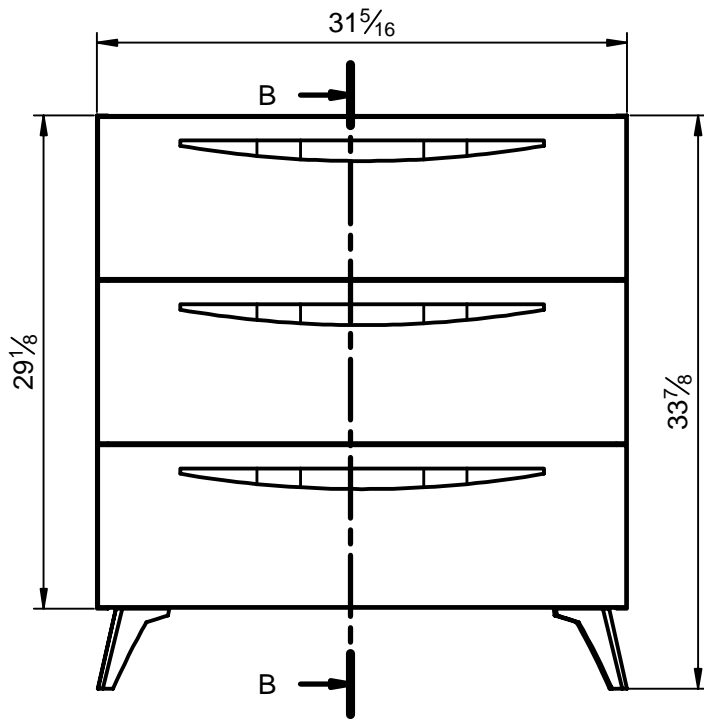

Mueble 2 cajones / 2 drawers vanity · 48 1s

Mueble 2 cajones / 2 drawers vanity · 48 2s / twin

Mueble 2 cajones / 2 drawers vanity · 48 Right

Mueble 2 cajones / 2 drawers vanity · 48 Left

Mueble 3 cajones / 3 drawers vanity · 24

Mueble 3 cajones / 3 drawers vanity · 32

Mueble 3 cajones / 3 drawers vanity -40

Mueble 3 cajones / 3 drawers vanity · 40 R

Mueble 3 cajones / 3 drawers vanity · 40 L

Column Arco / Tall unit

* REVERSIBLE