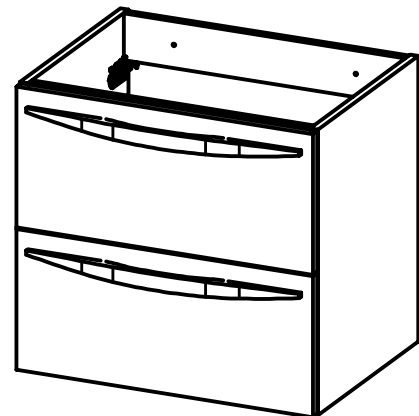

Mueble 2 cajones / 2 drawers vanity · 24