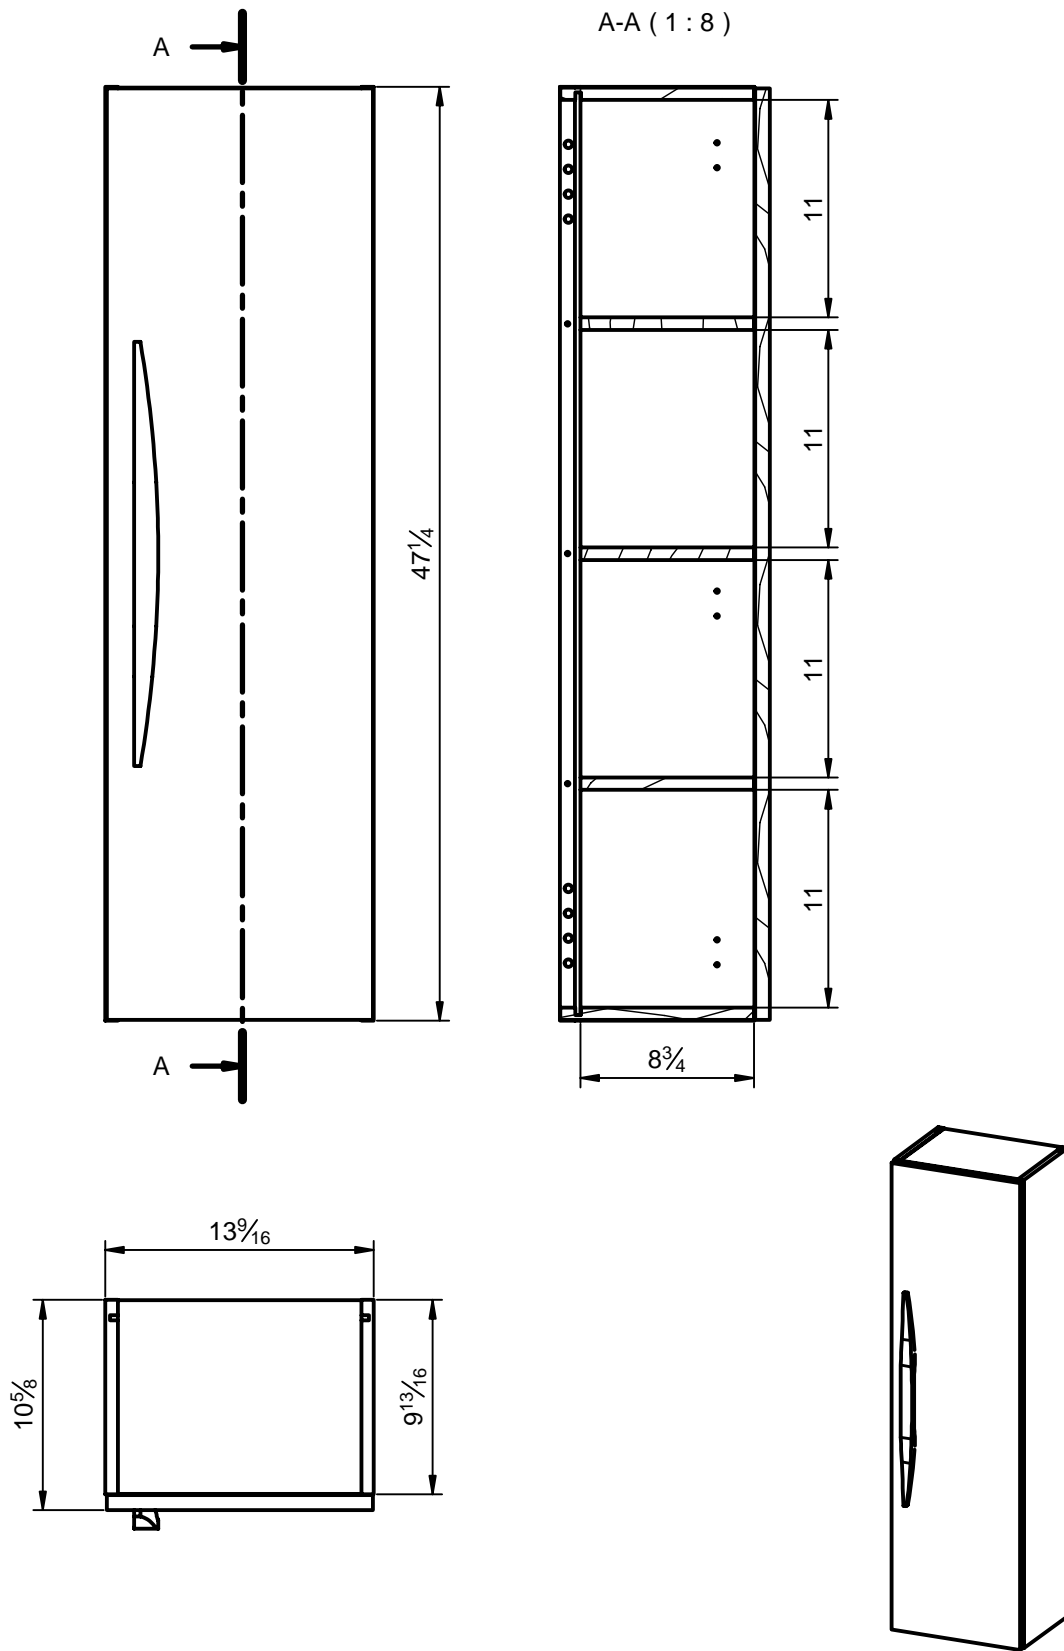

Mueble 3 cajones / 3 drawers vanity · 32

Mueble 3 cajones / 3 drawers vanity -40

Mueble 3 cajones / 3 drawers vanity · 40 R

Mueble 3 cajones / 3 drawers vanity · 40 L

Column Arco / Tall unit

* REVERSIBLE