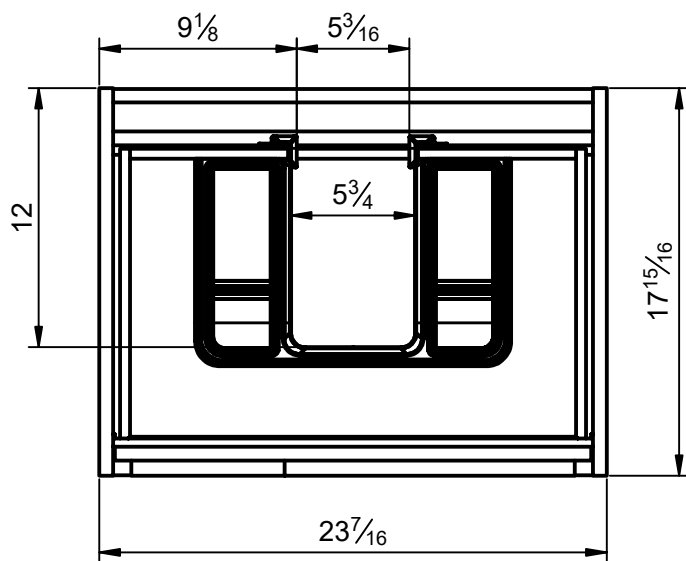

Mueble 2 cajones / Vanity 2 drawers · 24