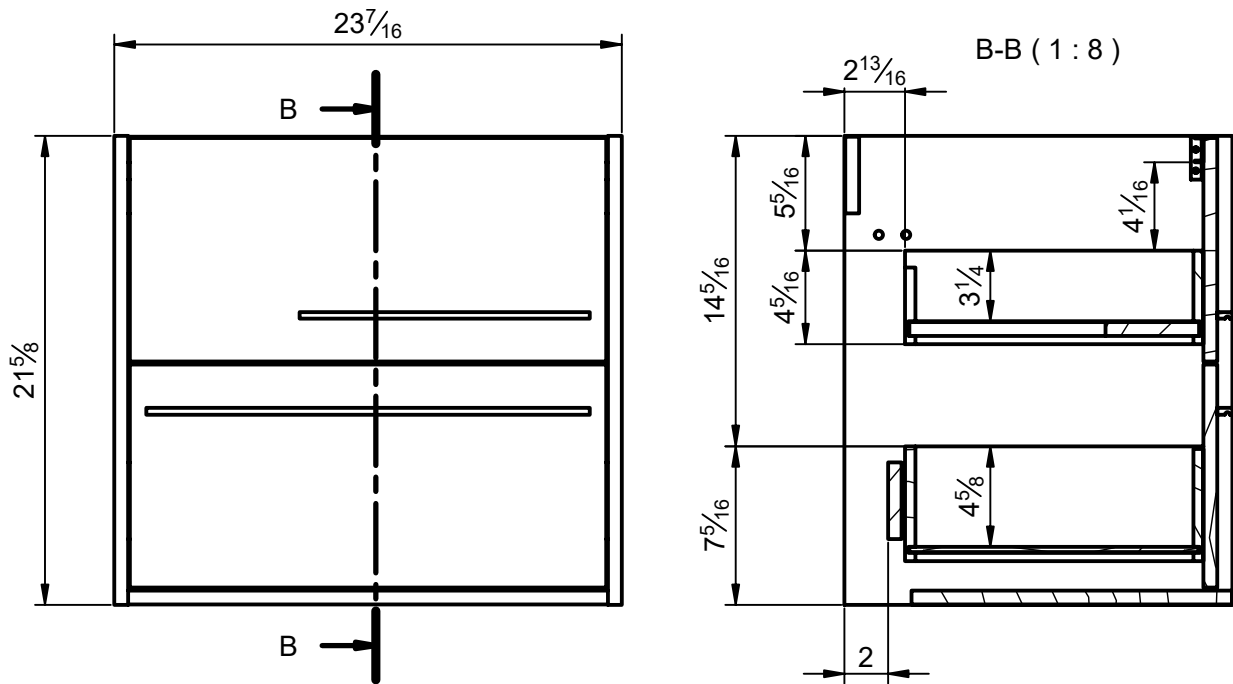

Mueble 2 cajones / Vanity 2 drawers · 24