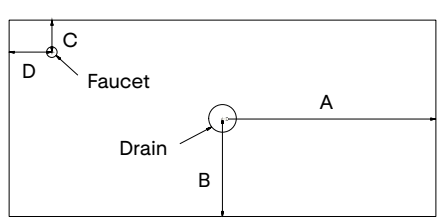

Pure
Depth 18,4

24	062084	062108	062092
32	062086	062110	062094

Pure
Depth 18,4

40	062088	062112	062096
48	062089	062113	062097
Special Max 80"	062091	062115	062099

Kindly provide the dimensions for the holes to be drilled (faucet and drain) as per the drawing.