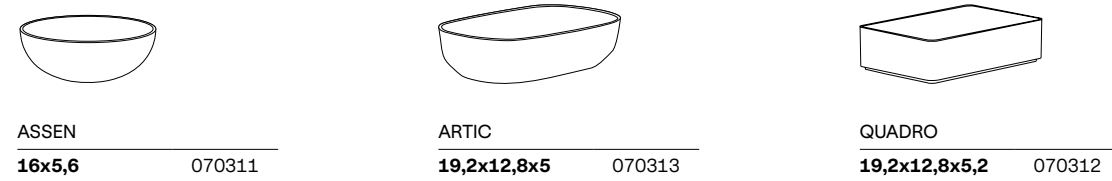

Sinks

Mineral marble

SOLID	
24	082568
32	082569
40	082570
48 1s	082571
48 2s.	082572

Stone sinks

STONE			
	Nordic White	Gris Pearl	Ébano
24	083020	083021	083022
32	083023	083024	083025
40	083026	083027	083028
48 1s	083029	083030	083031
48 2s.	083032	083033	083034

Vessel Sinks

Ceramic

Solid surface