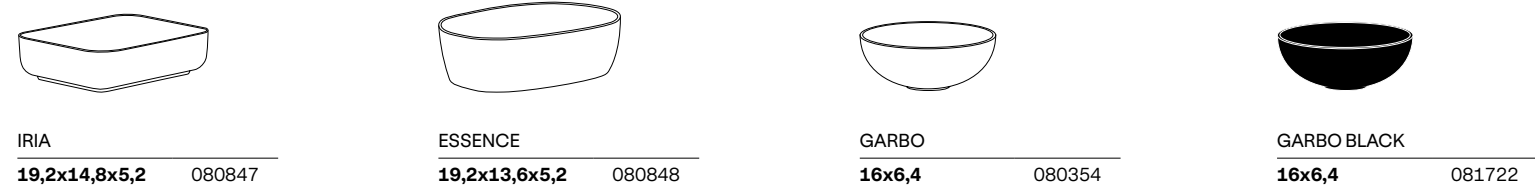

The company shall not accept returns in case of receiving wrong dimensions.

Sinks

Ceramic

5,6 in
Bowl's depth

4,8 in
Sink thickness

Fixings included

18,4

LILA	
24	073517
32	073518
40	073519
48 1s.	073520
48 1s. 2th	076020
48 2s.	073521

Sinks

Mineral marble

SOLID	
24	082568
32	082569
40	082570
48 1s	082571
48 2s.	082572

Stone sinks

STONE			
	Nordic White	Gris Pearl	Ébano
24	083020	083021	083022
32	083023	083024	083025
40	083026	083027	083028
48 1s	083029	083030	083031
48 2s.	083032	083033	083034

Vessel Sinks

Ceramic

Solid surface