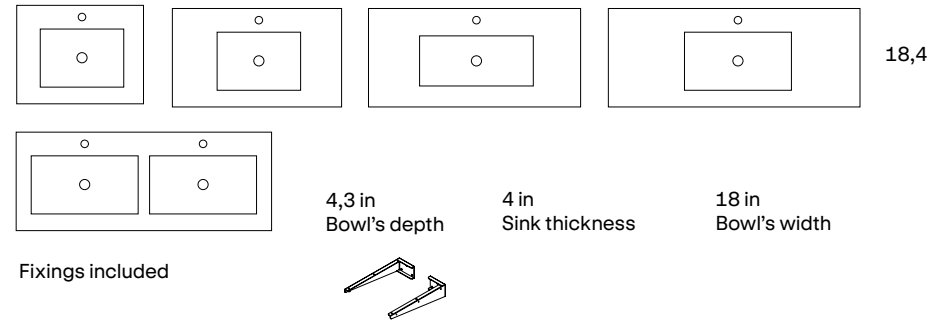

Sinks

Mineral marble

SOLID	
24	082568
32	082569
40	082570
48 1s	082571
48 2s.	082572

Stone sinks

STONE			
	Nordic White	Gris Pearl	Ébano
24	083020	083021	083022
32	083023	083024	083025
40	083026	083027	083028
48 1s	083029	083030	083031
48 2s.	083032	083033	083034

Vessel Sinks

Ceramic

Solid surface