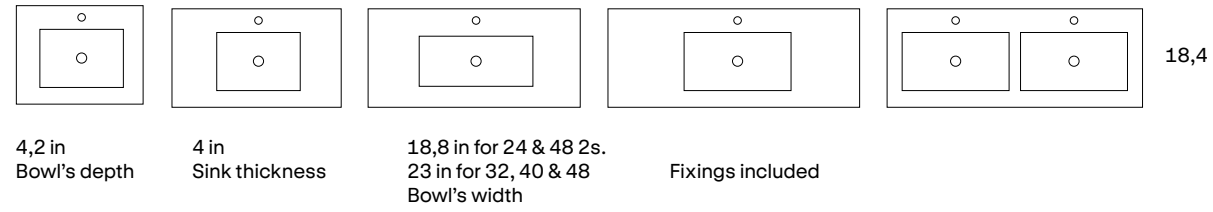

Sinks

Mineral marble

SOLID	
24	082568
32	082569
40	082570
48 1s	082571
48 2s.	082572