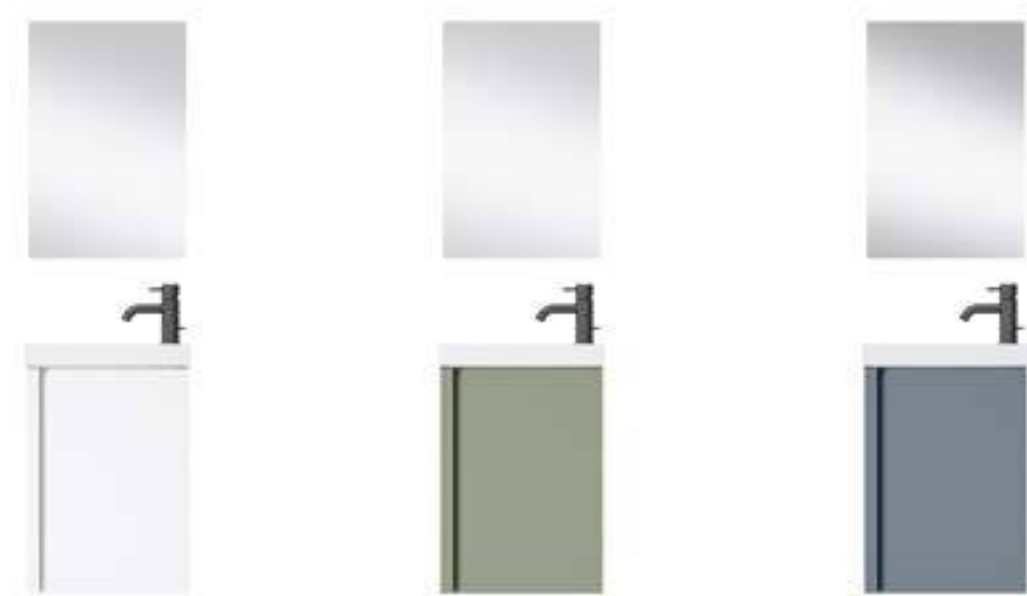

B-Ada

Musgo

Avio