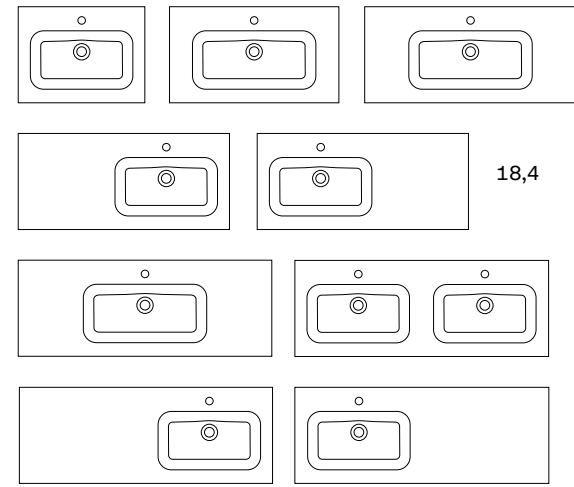

48

Kyoto VISO

Kindly provide the dimensions for the holes to be drilled (faucet and drain) as per the drawing.

The company shall not accept returns in case of receiving wrong dimensions.

Sinks

FLAT	
24	080021
28	080597
32	080022
40	080077
48	080081
48 2s.	080047
40 1s. L	080097
40 1s. R	080096
48 L	080131
48 R	080129
56 2s.	060503

ADA	
24	083804
28	083805
32	083806
48 1s.	083807
48 2s.	083808

IDEA	With hole	No hole
24	076697	060899
28	076698	060900
32	076699	060901
48 1s. 1th.	076700	060902
48 1s. 2th.	076701	-

LILA	
24	073517
28	073518
32	073519
48 1s. 1th.	073520
48 1s. 2th.	076020
48 2s.	073521

*no faucet hole
6 in Bowl's depth, 0,68 in Sink thickness

49

Sinks

HASVIK	With hole	No hole
24	081678	073634
28	077006	061564
32	081679	073635
40	081680	073636
40 R	081681	076682
40 L	081682	076683
48 1s.	081683	076684
48 2s.	081684	076685
48 1s. R	084538	076686
48 1s. L	084537	076687