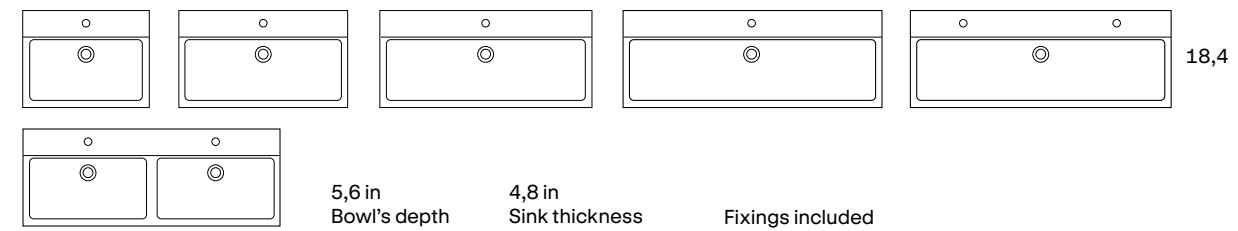

48

Kyoto VISO

Kindly provide the dimensions for the holes to be drilled (faucet and drain) as per the drawing.

The company shall not accept returns in case of receiving wrong dimensions.

Sinks

FLAT	
24	080021
28	080597
32	080022
40	080077
48	080081
48 2s.	080047
40 1s. L	080097
40 1s. R	080096
48 L	080131
48 R	080129
56 2s.	060503

ADA	
24	083804
28	083805
32	083806
48 1s.	083807
48 2s.	083808

IDEA	With hole	No hole
24	076697	060899
28	076698	060900
32	076699	060901
48 1s. 1th.	076700	060902
48 1s. 2th.	076701	-

LILA	
24	073517
28	073518
32	073519
48 1s. 1th.	073520
48 1s. 2th.	076020
48 2s.	073521