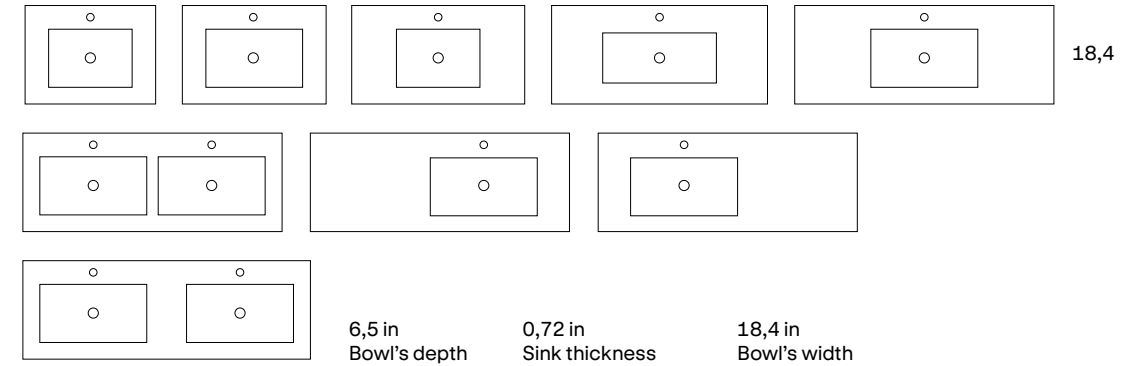

48

Kyoto VISO

Kindly provide the dimensions for the holes to be drilled (faucet and drain) as per the drawing.

The company shall not accept returns in case of receiving wrong dimensions.

Sinks

FLAT	
24	080021
28	080597
32	080022
40	080077
48	080081
48 2s.	080047
40 1s. L	080097
40 1s. R	080096
48 L	080131
48 R	080129
56 2s.	060503

ADA	
24	083804
28	083805
32	083806
48 1s.	083807
48 2s.	083808

IDEA	With hole	No hole
24	076697	060899
28	076698	060900
32	076699	060901
48 1s. 1th.	076700	060902
48 1s. 2th.	076701	-

LILA	
24	073517
28	073518
32	073519
48 1s. 1th.	073520
48 1s. 2th.	076020
48 2s.	073521