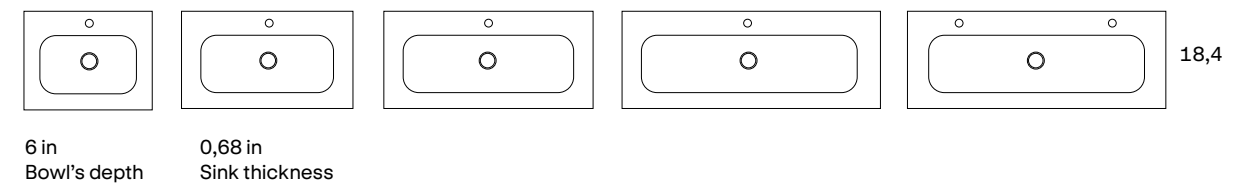

48

Kyoto VISO

Kindly provide the dimensions for the holes to be drilled (faucet and drain) as per the drawing.

The company shall not accept returns in case of receiving wrong dimensions.

Sinks

FLAT	
24	080021
28	080597
32	080022
40	080077
48	080081
48 2s.	080047
40 1s. L	080097
40 1s. R	080096
48 L	080131
48 R	080129
56 2s.	060503

ADA	
24	083804
28	083805
32	083806
48 1s.	083807
48 2s.	083808

IDEA	With hole	No hole
24	076697	060899
28	076698	060900
32	076699	060901
48 1s. 1th.	076700	060902
48 1s. 2th.	076701	-

LILA	
24	073517
28	073518
32	073519
48 1s. 1th.	073520
48 1s. 2th.	076020
48 2s.	073521