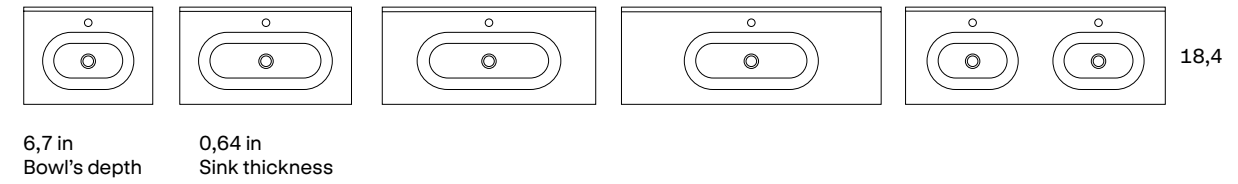

48

Kyoto VISO

Kindly provide the dimensions for the holes to be drilled (faucet and drain) as per the drawing.

The company shall not accept returns in case of receiving wrong dimensions.

Sinks

FLAT	
24	080021
28	080597
32	080022
40	080077
48	080081
48 2s.	080047
40 1s. L	080097
40 1s. R	080096
48 L	080131
48 R	080129
56 2s.	060503

ADA	
24	083804
28	083805
32	083806
48 1s.	083807
48 2s.	083808

IDEA	With hole	No hole
24	076697	060899
28	076698	060900
32	076699	060901
48 1s. 1th.	076700	060902
48 1s. 2th.	076701	-

LILA	
24	073517
28	073518
32	073519
48 1s. 1th.	073520
48 1s. 2th.	076020
48 2s.	073521