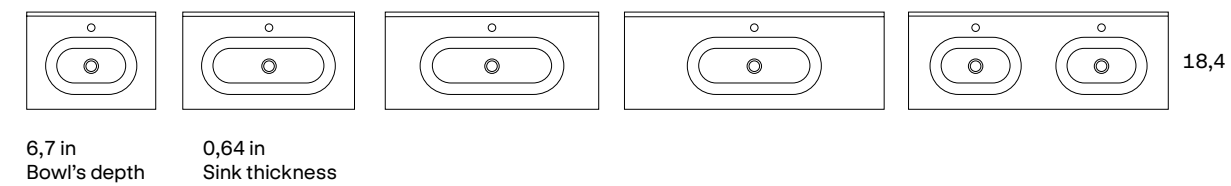

Kindly provide the dimensions for the holes to be drilled (faucet and drain) as per the drawing.

The company shall not accept returns in case of receiving wrong dimensions.

Sinks

FLAT	
24	080021
32	080022
40	080077
48	080081
48 2s.	080047
40 1s. L	080097
40 1s. R	080096
48 L	080131
48 R	080129