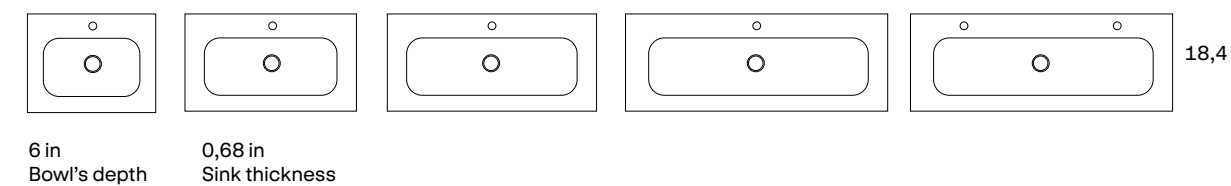

Kindly provide the dimensions for the holes to be drilled (faucet and drain) as per the drawing.

The company shall not accept returns in case of receiving wrong dimensions.

Sinks

FLAT	
24	080021
32	080022
40	080077
48	080081
48 2s.	080047
40 1s. L	080097
40 1s. R	080096
48 L	080131
48 R	080129