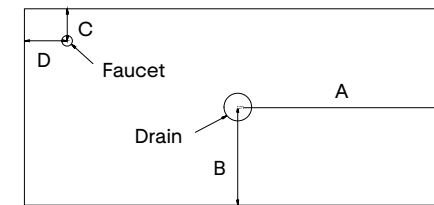

Tops

MDF Compatech

0,5

Medium density
waterproof fiberboard

Pure

0,5

HPL laminate

COMPATECH Depth 18,4	B-Ada	Cotton	Musgo	Avio	Quarzo	Ceniza	Oliva	Reda	Navy	Black	Aliso	Valenti
24	062116	062124	062132	062140	062148	062156	062164	062172	062180	062188	062204	062228
32	062118	062126	062134	062142	062150	062158	062166	062174	062182	062190	062206	062230
40	062120	062128	062136	062144	062152	062160	062168	062176	062184	062192	062208	062232
48	062121	062129	062137	062145	062153	062161	062169	062177	062185	062193	062209	062233
Special Max 80"	062123	062131	062139	062147	062155	062163	062171	062179	062187	062195	062211	062235

PURE Depth 18,4	Opal	Eclipse	Travertino
24	062084	062108	062092
32	062086	062110	062094

PURE Depth 18,4	Opal	Eclipse	Travertino
40	062088	062112	062096
48	062089	062113	062097
Special Max 80"	062091	062115	062099

Kindly provide the dimensions for the holes to be drilled (faucet and drain) as per the drawing.

The company shall not accept returns in case of receiving wrong dimensions.