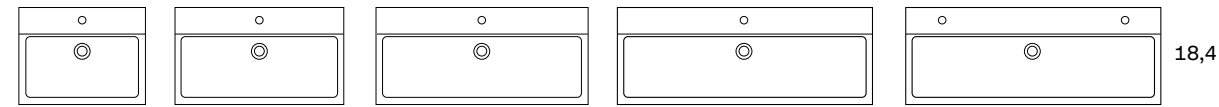

Kindly provide the dimensions for the holes to be drilled (faucet and drain) as per the drawing.

The company shall not accept returns in case of receiving wrong dimensions.

Sinks

FLAT	
24	080021
32	080022
40	080077
48	080081
48 2s.	080047
40 1s. L	080097
40 1s. R	080096
48 L	080131
48 R	080129

ADA	
24	083804
32	083805
40	083806
48 1s.	083807
48 2s.	083808

IDEA	With hole	No hole
24	076697	060899
32	076698	060900
40	076699	060901
48 1s. 1th.	076700	060902
48 1s. 2th.	076701	-

Sinks

LILA

24	073517
32	073518
40	073519
48 1s. 1th.	073520
48 1s. 2th.	076020
48 2s.	073521