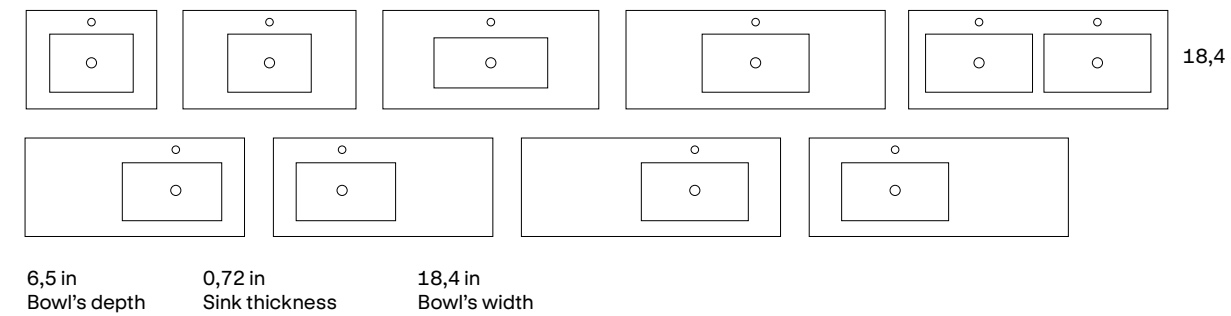

Kindly provide the dimensions for the holes to be drilled (faucet and drain) as per the drawing.

The company shall not accept returns in case of receiving wrong dimensions.

Sinks

FLAT	
24	080021
32	080022
40	080077
48	080081
48 2s.	080047
40 1s. L	080097
40 1s. R	080096
48 L	080131
48 R	080129