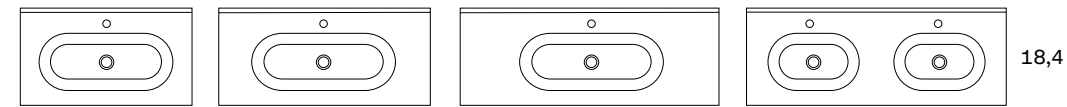

Kindly provide the dimensions for the holes to be drilled (faucet and drain) as per the drawing.

The company shall not accept returns in case of receiving wrong dimensions.

Sinks

Ceramic

6,5 in Bowl's depth
0,72 in Sink thickness
18,4 in Bowl's width

| FLAT | |
|----------|--------|
| 32 | 080022 |
| 40 | 080077 |
| 48 | 080081 |
| 48 2s. | 080047 |
| 48 1s. L | 080131 |
| 48 1s. R | 080129 |

Sinks

6,7 in Bowl's depth
0,64 in Sink thickness

| ADA | |
|---------------|--------|
| 32 | 083805 |
| 40 | 083806 |
| 48 1s. | 083807 |
| 48 2s. | 083808 |

6 in Bowl's depth
0,68 in Sink thickness

| IDEA | With hole | No hole |
|--------------------|-----------|---------|
| 32 | 076698 | 060900 |
| 40 | 076699 | 060901 |
| 48 1s. 1th. | 076700 | 060902 |
| 48 1s. 2th. | 076701 | - |