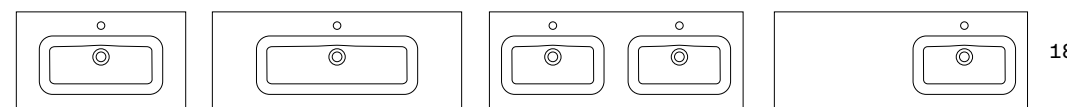

6 in Bowl's depth
0,68 in Sink thickness

| IDEA | With hole | No hole |
|--------------------|-----------|---------|
| 32 | 076698 | 060900 |
| 40 | 076699 | 060901 |
| 48 1s. 1th. | 076700 | 060902 |
| 48 1s. 2th. | 076701 | - |

5,6 in Bowl's depth
4,8 in Sink thickness
Fixings included

| LILA | |
|--------------------|--------|
| 32 | 073518 |
| 40 | 073519 |
| 48 1s. | 073520 |
| 48 1s. 2th. | 076020 |
| 48 2s. | 073521 |

| IDEA MATCH | B-Ada | Cotton | Musgo | Avio | Quarzo | Ceniza | Oliva | Reda | Navy | Black |
|--------------------|--------|--------|--------|--------|--------|--------|--------|--------|--------|--------|
| 32 | 061740 | 061745 | 061750 | 061755 | 061760 | 061765 | 061770 | 061775 | 061780 | 061785 |
| 40 | 061741 | 061746 | 061751 | 061756 | 061761 | 061766 | 061771 | 061776 | 061781 | 061786 |
| 48 1s. 1th. | 061742 | 061747 | 061752 | 061757 | 061762 | 061767 | 061772 | 061777 | 061782 | 061787 |
| 48 1s. 2th. | 061743 | 061748 | 061753 | 061758 | 061763 | 061768 | 061773 | 061778 | 061783 | 061788 |

*no faucet hole

6 in Bowl's depth
0,68 in Sink thickness

5,5 in Bowl's depth
0,6 in Sink thickness
19,2/23,2 in Bowl's width

| HASVIK | With hole | No hole |
|-----------------|-----------|---------|
| 32 | 081679 | 073635 |
| 40 | 081680 | 073636 |
| 48 1s. | 081683 | 076684 |
| 48 2s. | 081684 | 076685 |
| 48 1s. R | 084538 | 076686 |
| 48 1s. L | 084537 | 076687 |