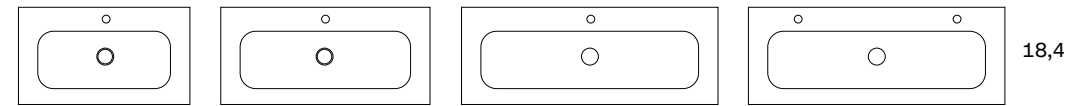

Kindly provide the dimensions for the holes to be drilled (faucet and drain) as per the drawing.

The company shall not accept returns in case of receiving wrong dimensions.

Sinks

Ceramic

6,5 in Bowl's depth
0,72 in Sink thickness
18,4 in Bowl's width

| FLAT | |
|----------|--------|
| 32 | 080022 |
| 40 | 080077 |
| 48 | 080081 |
| 48 2s. | 080047 |
| 48 1s. L | 080131 |
| 48 1s. R | 080129 |

Sinks

6,7 in Bowl's depth
0,64 in Sink thickness

| ADA | |
|---------------|--------|
| 32 | 083805 |
| 40 | 083806 |
| 48 1s. | 083807 |
| 48 2s. | 083808 |