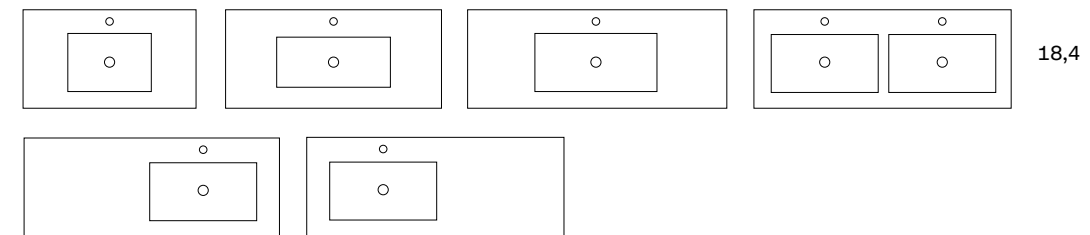

Pure

0,5

HPL laminate

| PURE Depth 18,4 | Opal | Eclipse | Travertino |
|--------------------|--------|---------|------------|
| 32 | 062086 | 062110 | 062094 |
| 40 | 062088 | 062112 | 062096 |

| PURE Depth 18,4 | Opal | Eclipse | Travertino |
|--------------------|--------|---------|------------|
| 48 | 062089 | 062113 | 062097 |
| Special Max 80" | 062091 | 062115 | 062099 |

Kindly provide the dimensions for the holes to be drilled (faucet and drain) as per the drawing.

The company shall not accept returns in case of receiving wrong dimensions.

Sinks

Ceramic

6,5 in Bowl's depth
0,72 in Sink thickness
18,4 in Bowl's width