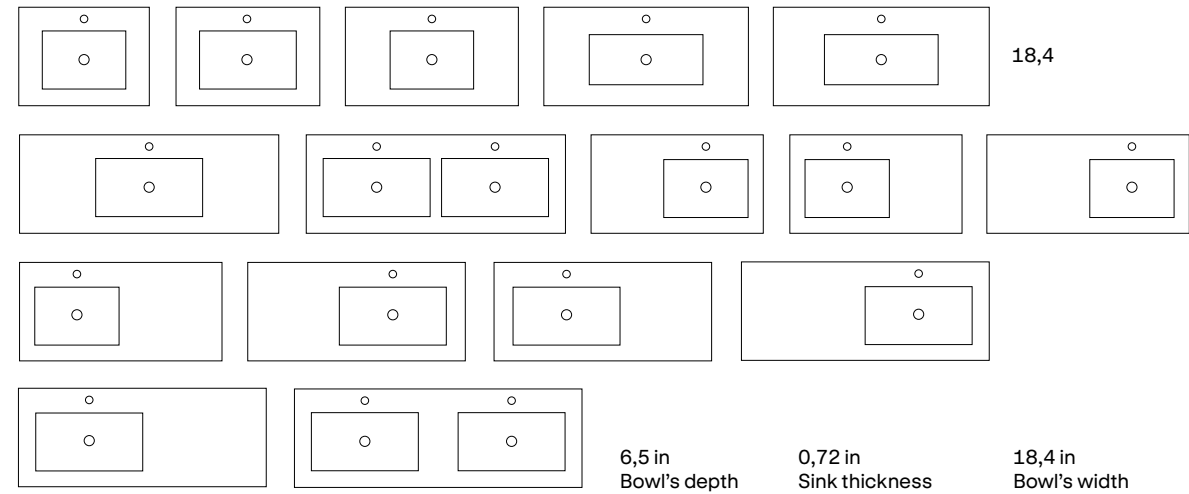

Sinks

FLAT	
24	080021
28	080597
32	080022
36	084547
40	080077
48	080081
48 2s.	080047
40 1s. L	080097
40 1s. R	080096
48 L	080131
48 R	080129
56 2s.	060503

6,5 in Bowl's depth
0,72 in Sink thickness
18,4 in Bowl's width