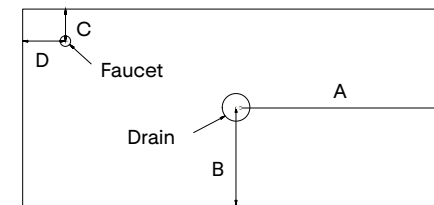

Kindly provide the dimensions for the holes to be drilled (faucet and drain) as per the drawing.

The company shall not accept returns in case of receiving wrong dimensions.