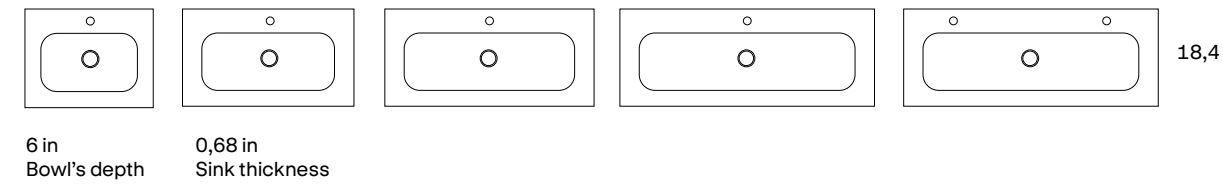

Kindly provide the dimensions for the holes to be drilled (faucet and drain) as per the drawing.

The company shall not accept returns in case of receiving wrong dimensions.

Sinks

FLAT	
24	080021
28	080597
32	080022
36	084547
40	080077
48	080081
48 2s.	080047
40 1s. L	080097
40 1s. R	080096
48 L	080131
48 R	080129
56 2s.	060503

6,5 in Bowl's depth
0,72 in Sink thickness
18,4 in Bowl's width

ADA	
24	083804
32	083805
40	083806
48 1s.	083807
48 2s.	083808

6,7 in Bowl's depth
0,64 in Sink thickness

IDEA	With hole	No hole
24	076697	060899
32	076698	060900
40	076699	060901
48 1s. 1th.	076700	060902
48 1s. 2th.	076701	-