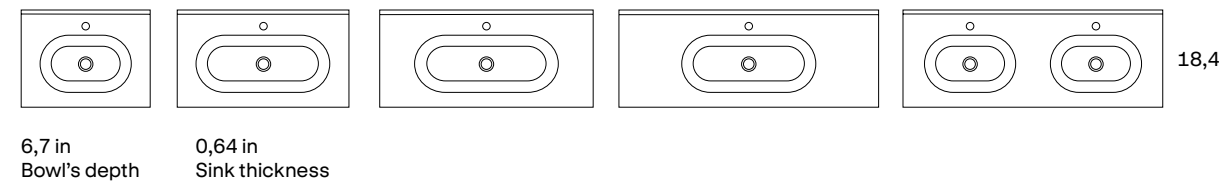

Kindly provide the dimensions for the holes to be drilled (faucet and drain) as per the drawing.

The company shall not accept returns in case of receiving wrong dimensions.

Sinks

FLAT	
24	080021
28	080597
32	080022
36	084547
40	080077
48	080081
48 2s.	080047
40 1s. L	080097
40 1s. R	080096
48 L	080131
48 R	080129
56 2s.	060503

6,5 in Bowl's depth
0,72 in Sink thickness
18,4 in Bowl's width

ADA	
24	083804
32	083805
40	083806
48 1s.	083807
48 2s.	083808

6,7 in Bowl's depth
0,64 in Sink thickness

IDEA	With hole	No hole
24	076697	060899
32	076698	060900
40	076699	060901
48 1s. 1th.	076700	060902
48 1s. 2th.	076701	-