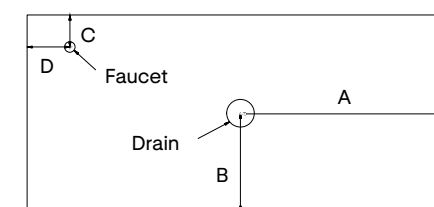

Kindly provide the dimensions for the holes to be drilled (faucet and drain) as per the drawing.

The company shall not accept returns in case of receiving wrong dimensions.