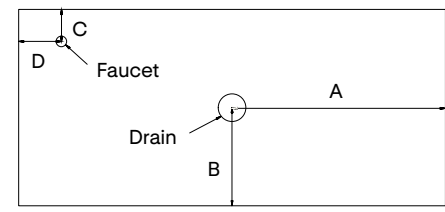

TALL UNIT Depth 10,8	B-Ada	Cotton	Musgo	Avio	Quarzo	Ceniza	Oliva	Reda	Navy	Black
14 1D	077475	077476	077478	077479	077480	077481	061722	061732	077482	077483

Reversible.
Interior 3 shelves.

Set of legs Arco	Nogal Natural
	087216

For 2 drawers vanity.
Vanity must be fixed onto the wall.
Fixings included.

Antibacterial Matt lacquered

Natural wood handle

B-Ada   **Cotton**   **Musgo**   **Avio**   **Quarzo**   **Ceniza**   **Oliva**   **Reda**   **Navy**   **Black**   **Natural Walnut**

Iron metallic drawer   Integrated organiser   Full-extraction drawer   Soft-close

Tops

MDF Compatech	B-Ada	Cotton	Musgo	Avio	Quarzo	Ceniza	Oliva	Reda	Navy	Black
0,5										
Medium density waterproof fiberboard										
COMPATECH Depth 18,4	B-Ada	Cotton	Musgo	Avio	Quarzo	Ceniza	Oliva	Reda	Navy	Black
24	062116	062124	062132	062140	062148	062156	062164	062172	062180	062188
32	062118	062126	062134	062142	062150	062158	062166	062174	062182	062190
40	062120	062128	062136	062144	062152	062160	062168	062176	062184	062192
48	062121	062129	062137	062145	062153	062161	062169	062177	062185	062193
Special Max 80"	062123	062131	062139	062147	062155	062163	062171	062179	062187	062195

Pure	Opal	Eclipse	Travertino
0,5			
HPL laminate			
PURE Depth 18,4	Opal	Eclipse	Travertino
24	062084	062108	062092
32	062086	062110	062094
40	062088	062112	062096

Kindly provide the dimensions for the holes to be drilled (faucet and drain) as per the drawing.

The company shall not accept returns in case of receiving wrong dimensions.

Sinks

Ceramic

FLAT

24	080021
32	080022
40	080077
48	080081
48 2s.	080047
40 1s. L	080097
40 1s. R	080096
48 L	080131
48 R	080129

ADA

24	083804
32	083805
40	083806
48 1s.	083807
48 2s.	083808

IDEA   With hole   No hole

24	076697	060899
32	076698	060900
40	076699	060901
48 1s. 1th.	076700	060902
48 1s. 2th.	076701	-

18,4

6,5 in Bowl's depth   0,72 in Sink thickness   18,4 in Bowl's width

18,4

6,7 in Bowl's depth   0,64 in Sink thickness

18,4

6 in Bowl's depth   0,68 in Sink thickness