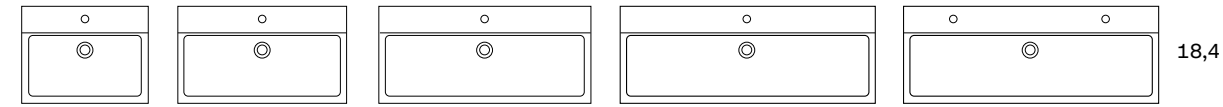

18,4

6,5 in Bowl's depth   0,72 in Sink thickness   18,4 in Bowl's width

18,4

6,7 in Bowl's depth   0,64 in Sink thickness

18,4

6 in Bowl's depth   0,68 in Sink thickness

# Sinks

18,4

5,6 in Bowl's depth  
4,8 in Sink thickness  
Fixings included

LILA	
24	073517
32	073518
40	073519
48 1s. 1th.	073520
48 1s. 2th.	076020
48 2s.	073521

18,4

6 in Bowl's depth  
0,68 in Sink thickness