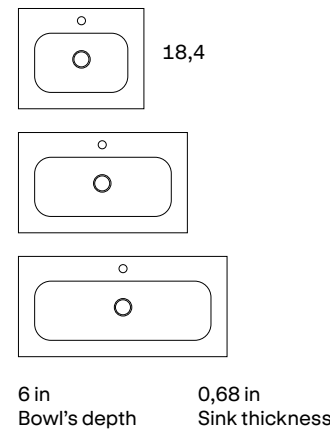

6 in Bowl's depth
0,68 in Sink thickness

	B-Ada	Cotton	Musgo	Avio	Quarzo	Ceniza	Oliva	Reda	Navy	Black
IDEA MATCH										
24	061739	061744	061749	061754	061759	061764	061769	061774	061779	061784
32	061740	061745	061750	061755	061760	061765	061770	061775	061780	061785
40	061741	061746	061751	061756	061761	061766	061771	061776	061781	061786
IDEA MATCH NF*										
24	065155	065159	065163	065167	065171	065175	065179	065183	065187	065191
32	065156	065160	065164	065168	065172	065176	065180	065184	065188	065192
40	065157	065161	065165	065169	065173	065177	065181	065185	065189	065193

*no faucet hole