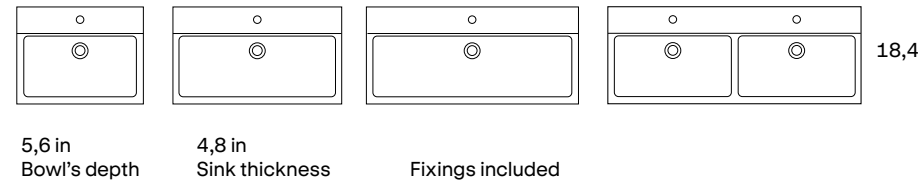

5,6 in Bowl's depth
4,8 in Sink thickness
Fixings included

18,4

LILA	
24	073517
32	073518
40	073519
48 2s.	073521