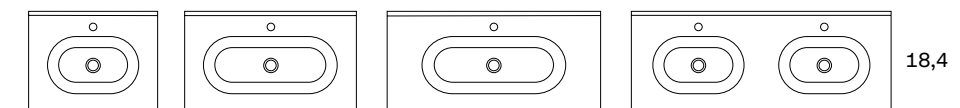

Pure	PURE Depth 18,4	Opal	Eclipse	Traventino	PURE Depth 18,4	Opal	Eclipse	Traventino
0,5	24	062084	062108	062092	48	062089	062113	062097
HPL laminate	28	062085	062109	062093	56	062090	062114	062098
	32	062086	062110	062094	Special Max 80"	062091	062115	062099
	40	062088	062112	062096				

Kindly provide the dimensions for the holes to be drilled (faucet and drain) as per the drawing.

The company shall not accept returns in case of receiving wrong dimensions.

Sinks

6,5 in Bowl's depth
0,72 in Sink thickness
18,4 in Bowl's width