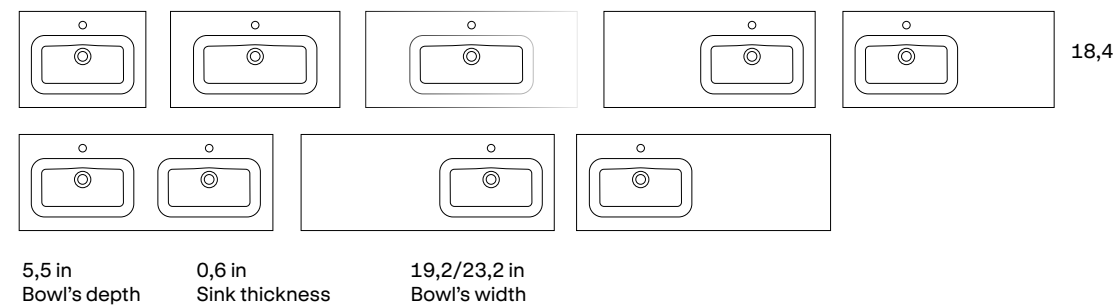

5,5 in Bowl's depth
0,6 in Sink thickness
19,2/23,2 in Bowl's width

18,4

HASVIK	With hole	No hole
24	081678	073634
28	077006	061564
32	081679	073635
40	081680	073636
40 R	081681	076682
40 L	081682	076683
48 2s.	081684	076685
48 1s. R (2x24)	081685	076695
48 1s. L (2x24)	081686	076696

	B-Ada	Cotton	Musgo	Avio	Quarzo	Ceniza	Oliva	Reda	Navy	Black	B-Brillo
NANTES											
24	088974	083747	085725	083741	073458	083740	061733	060237	085661	071161	083739
32	088975	083734	085726	083743	073459	083742	061734	060238	085663	071162	083733
40	088976	083737	085727	083745	073460	083744	061735	060239	085665	071163	083736
48 2s.	088977	083748	085728	085668	073461	085667	061736	060240	085669	071164	083746