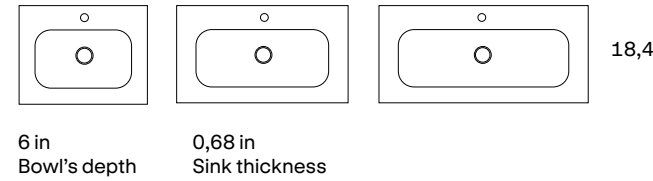

Sinks

6 in Bowl's depth
0,68 in Sink thickness

18,4

IDEA	With hole	No hole
24	076697	060899
32	076698	060900
40	076699	060901